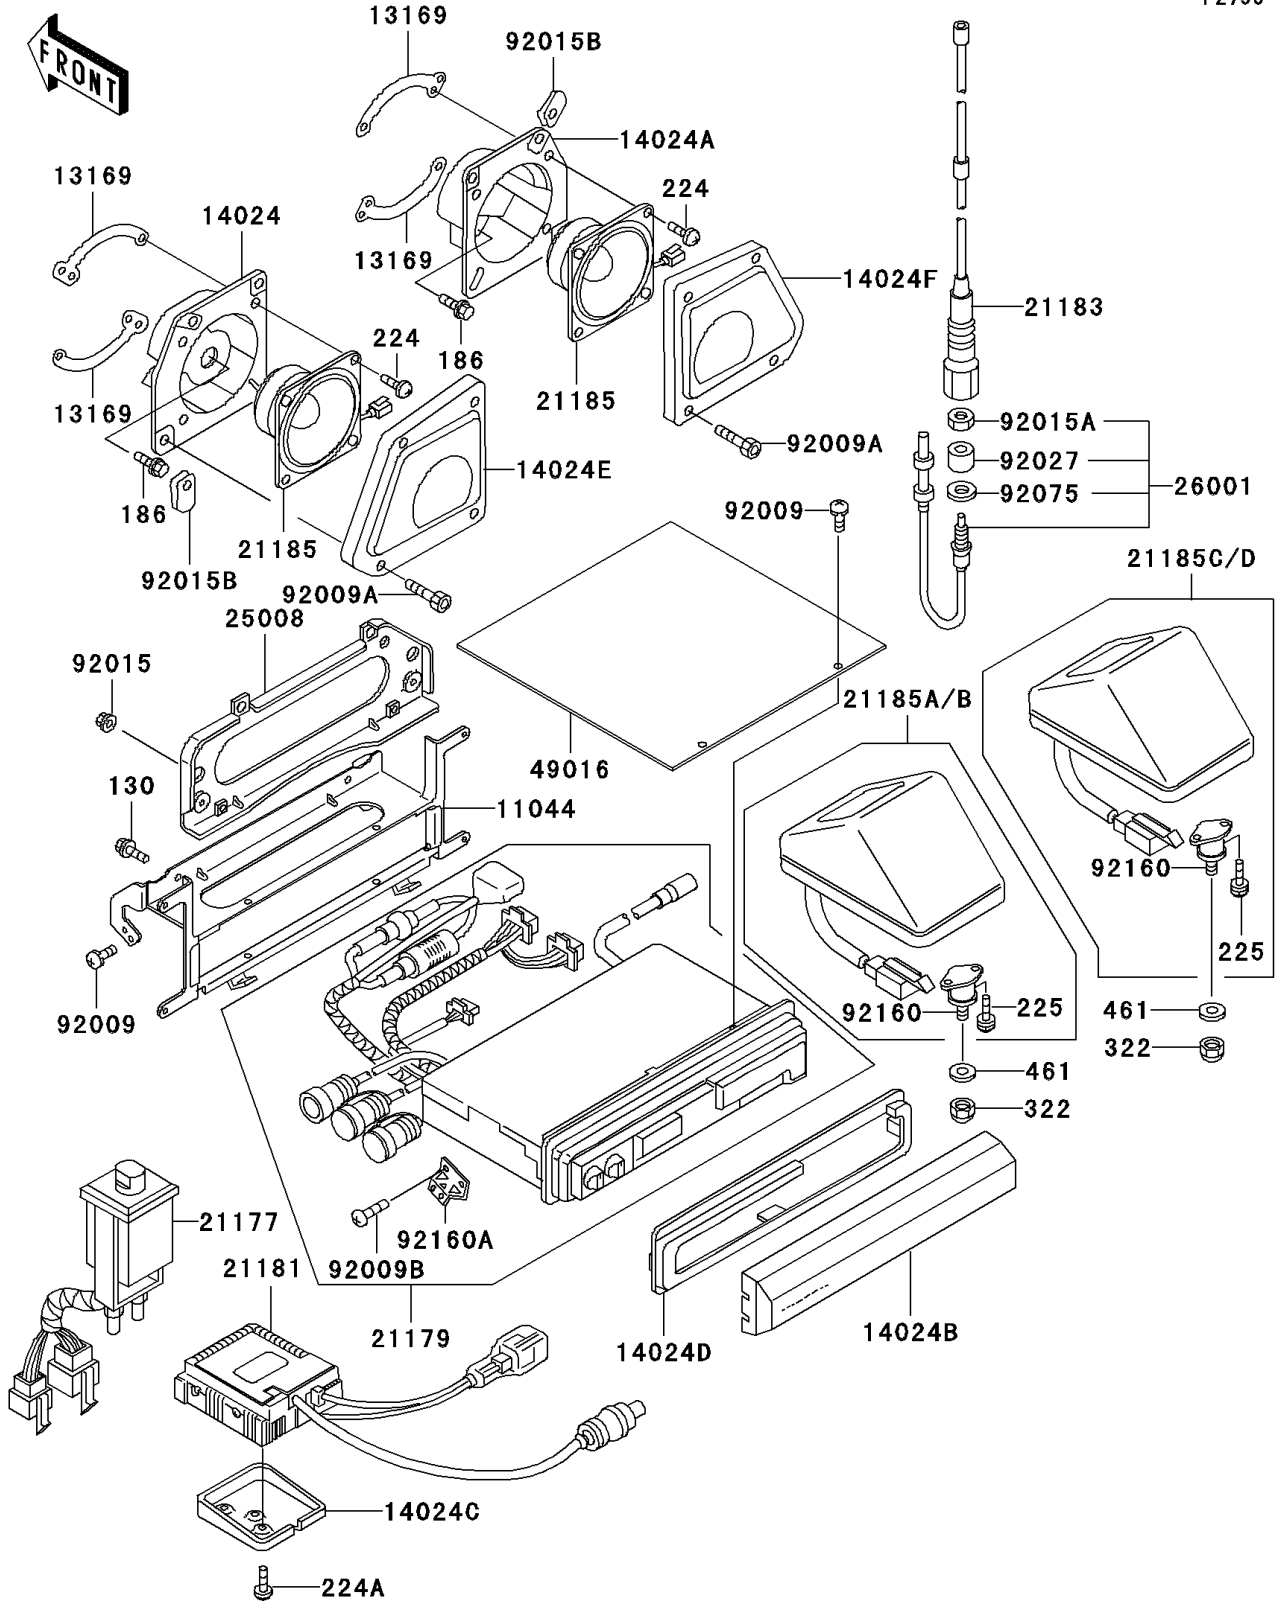

# 2002 Voyager XII

## PARTS DIAGRAM

Other

**Kawasaki**

Let the Good Times Roll®

F2750

## PARTS LIST

Other

**ITEM NAME**

**PART NUMBER**

**QUANTITY**

---