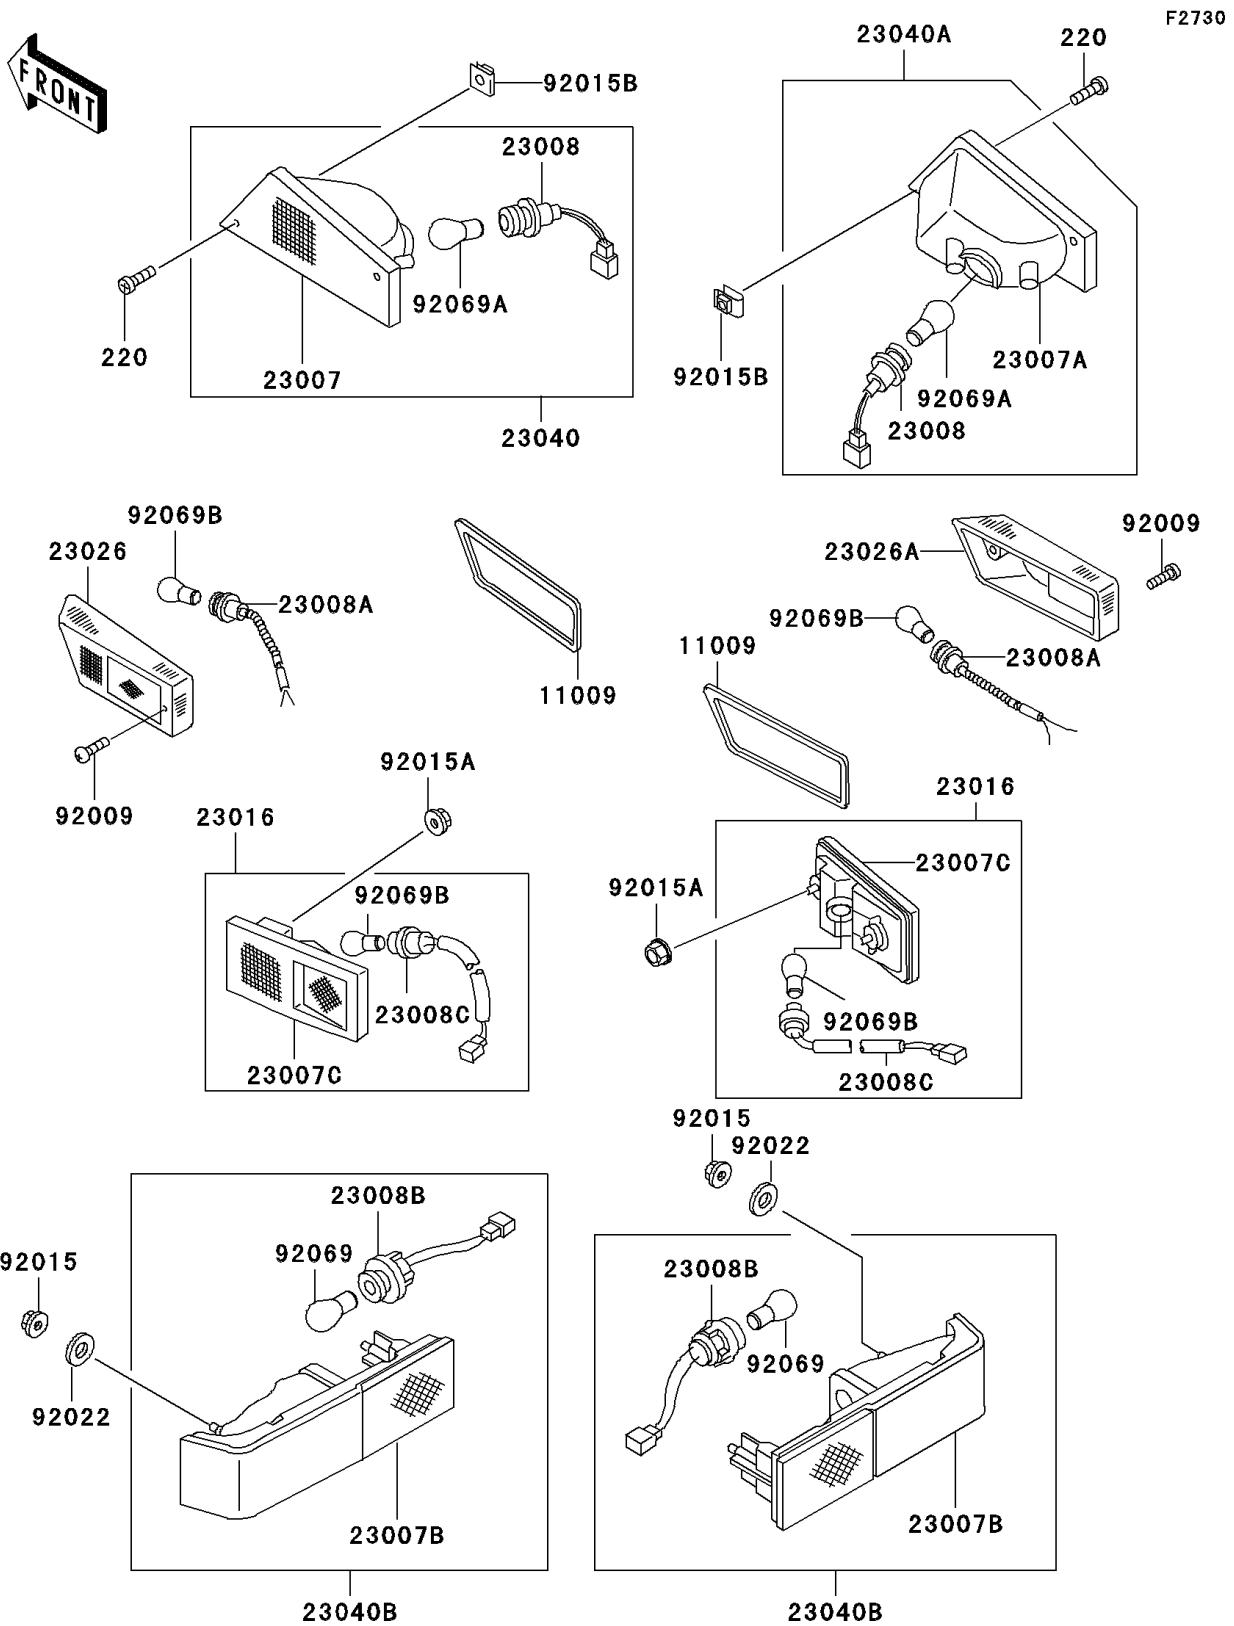

2001 Voyager XII

PARTS DIAGRAM

Turn Signals

2001 Voyager XII

PARTS LIST

Turn Signals

Kawasaki

Let the Good Times Roll®

ITEM NAME

PART NUMBER

QUANTITY
