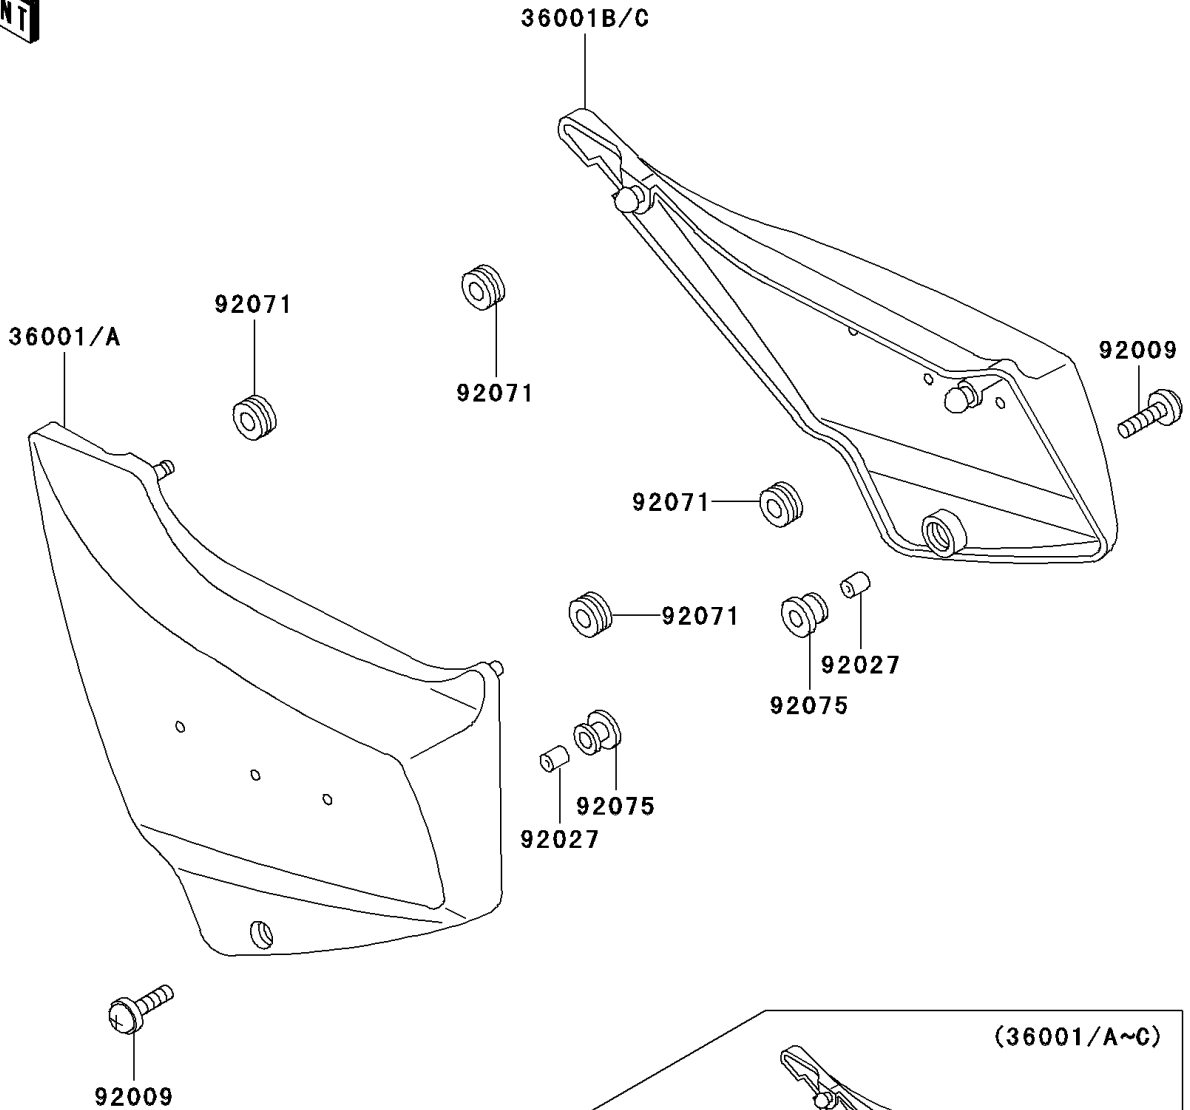

2001 Voyager XII

PARTS DIAGRAM

Side Covers

F2611

WOD

2001 Voyager XII

PARTS LIST

Side Covers

ITEM NAME

PART NUMBER

QUANTITY
