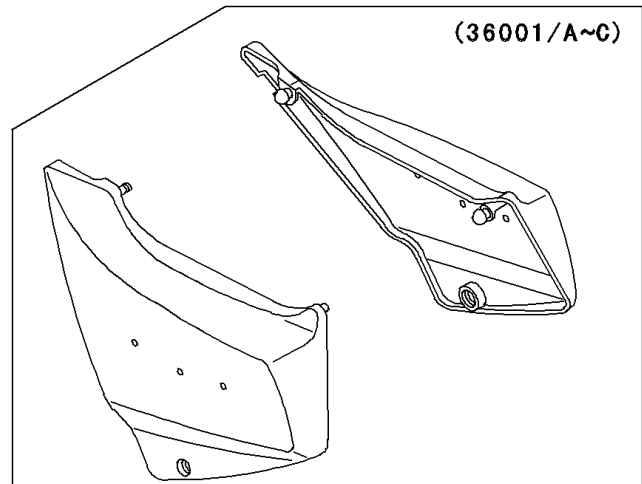

2001 Voyager XII

PARTS DIAGRAM

Side Covers

F2611

WOD

2001 Voyager XII

PARTS LIST

Side Covers

ITEM NAME

PART NUMBER

QUANTITY
