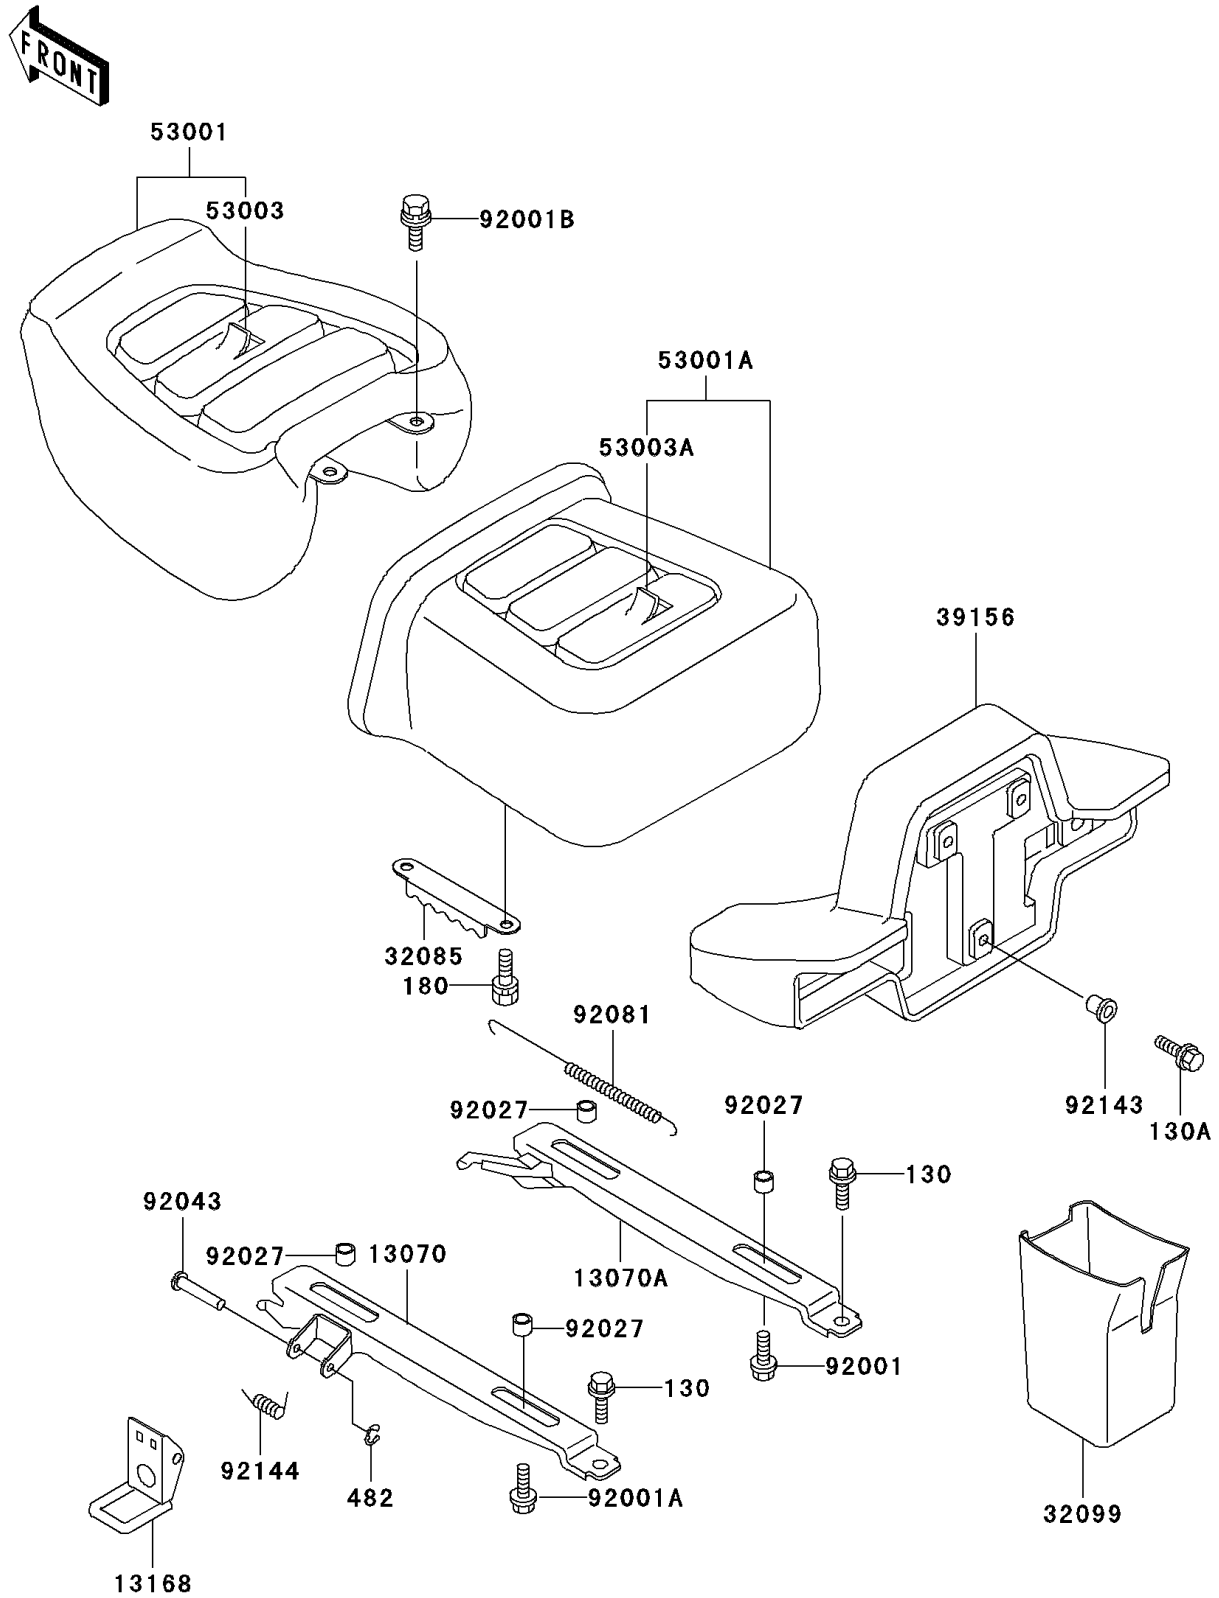

2002 Voyager XII

PARTS DIAGRAM

Seat

F2510

2002 Voyager XII

PARTS LIST

Seat

ITEM NAME

PART NUMBER

QUANTITY
