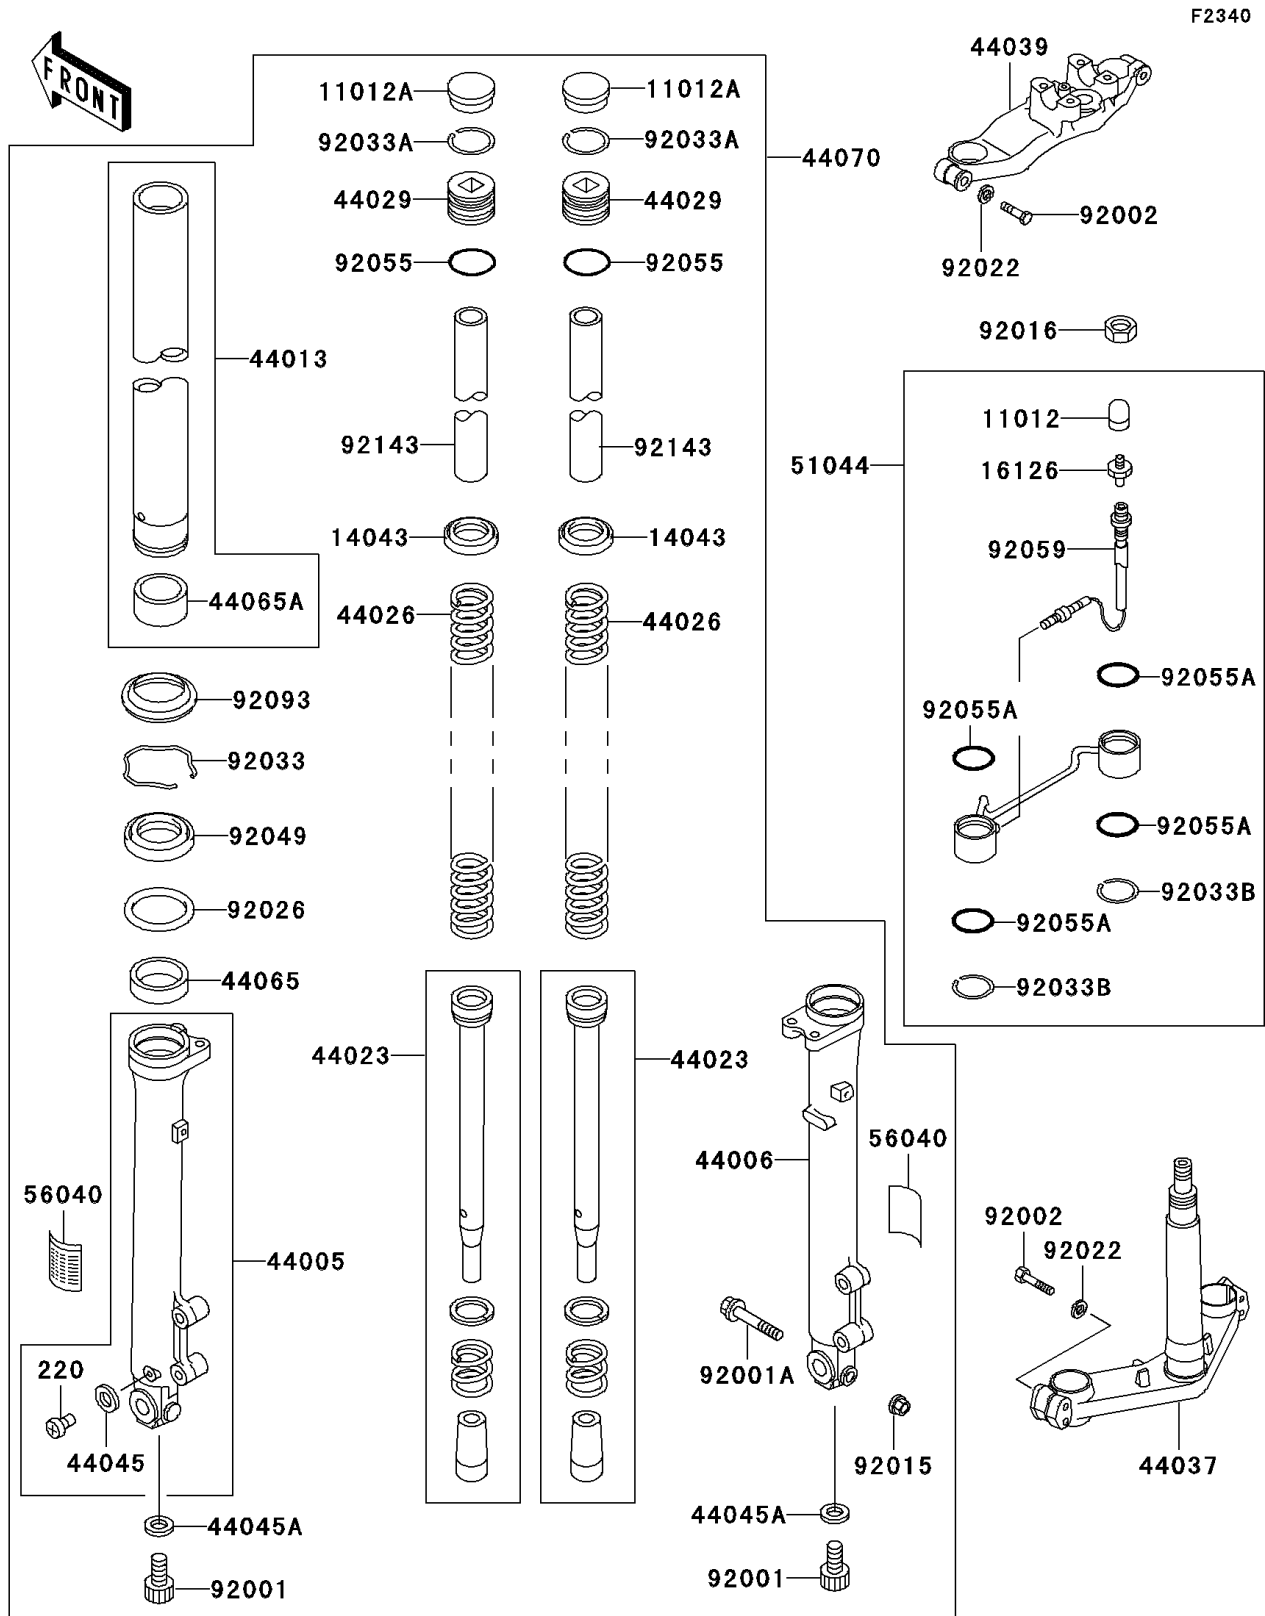

2001 Voyager XII

PARTS DIAGRAM

Front Fork