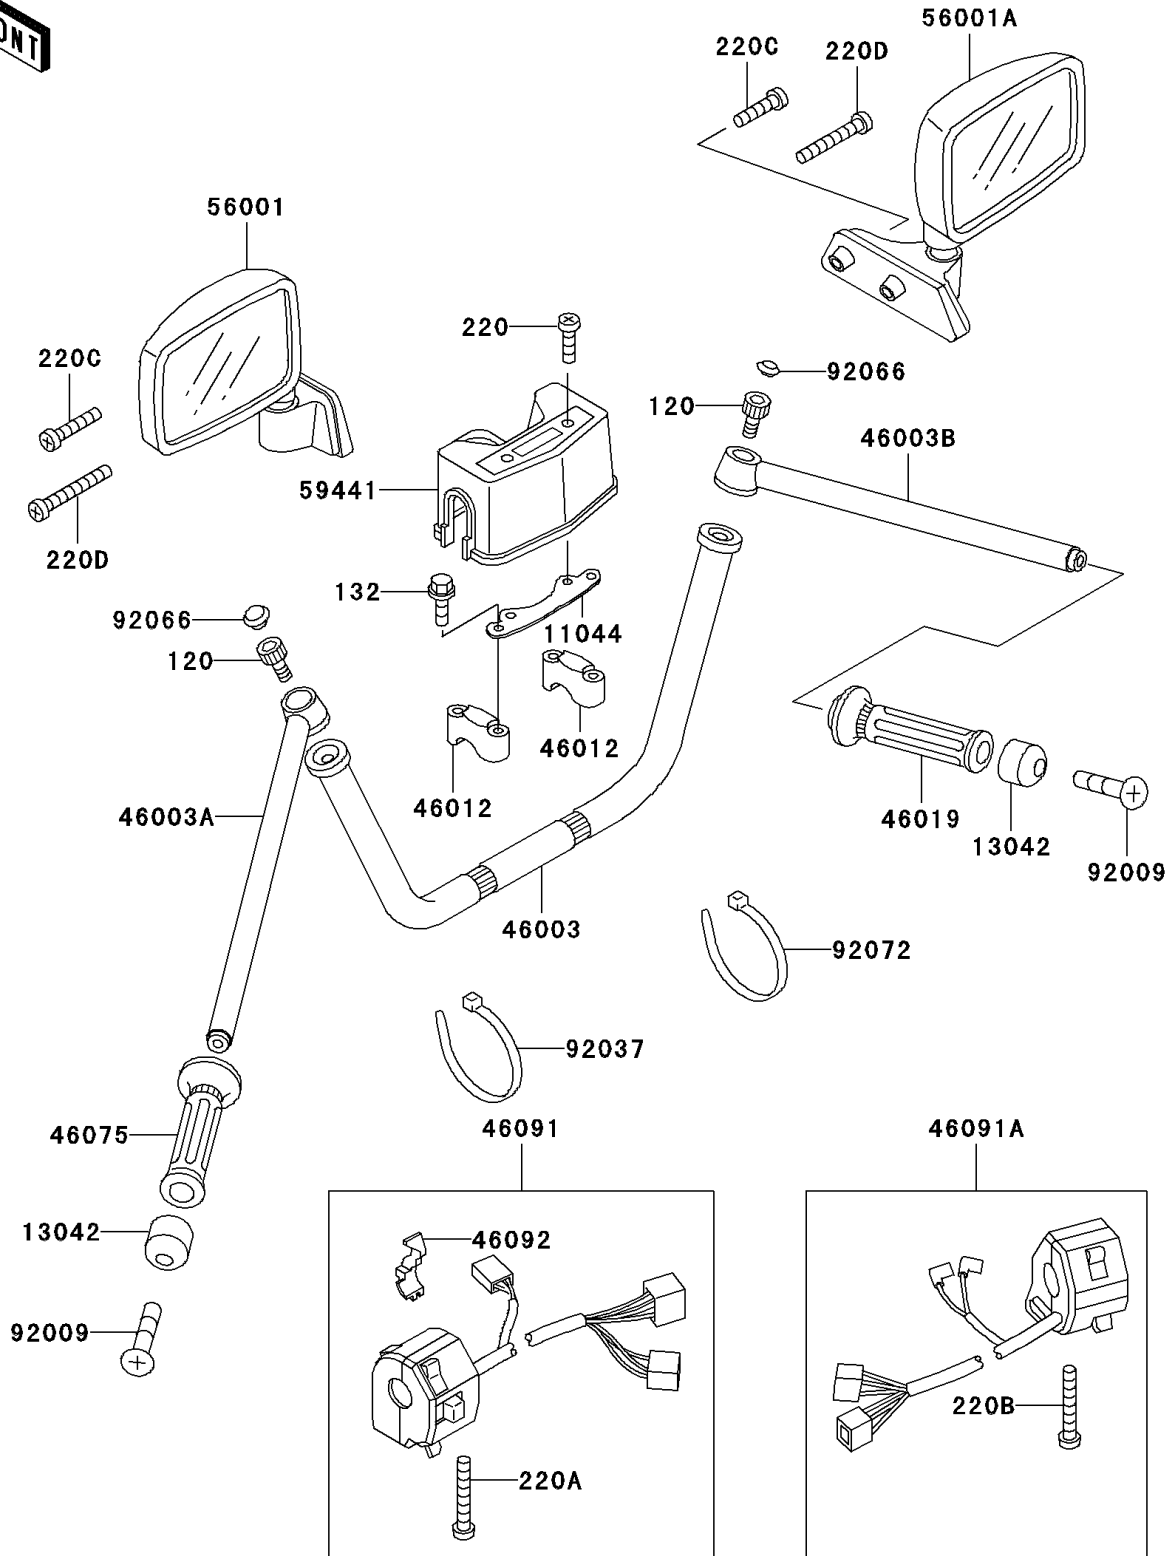

2002 Voyager XII

PARTS DIAGRAM

Handlebar

F2310

2002 Voyager XII

PARTS LIST

Handlebar

ITEM NAME

PART NUMBER

QUANTITY
