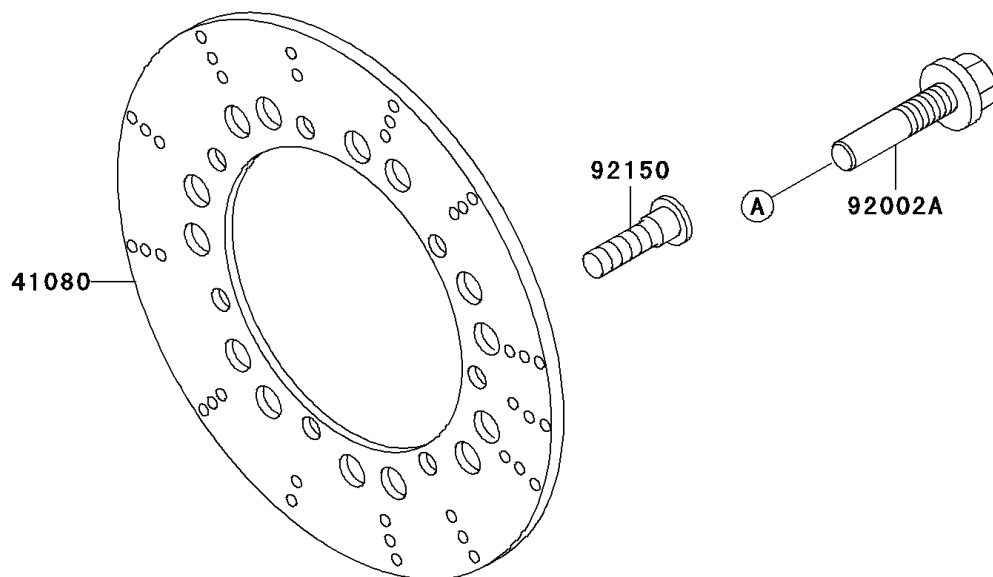

2001 Voyager XII

PARTS DIAGRAM

Rear Brake

F2294

2001 Voyager XII

PARTS LIST

Rear Brake

ITEM NAME

PART NUMBER

QUANTITY
