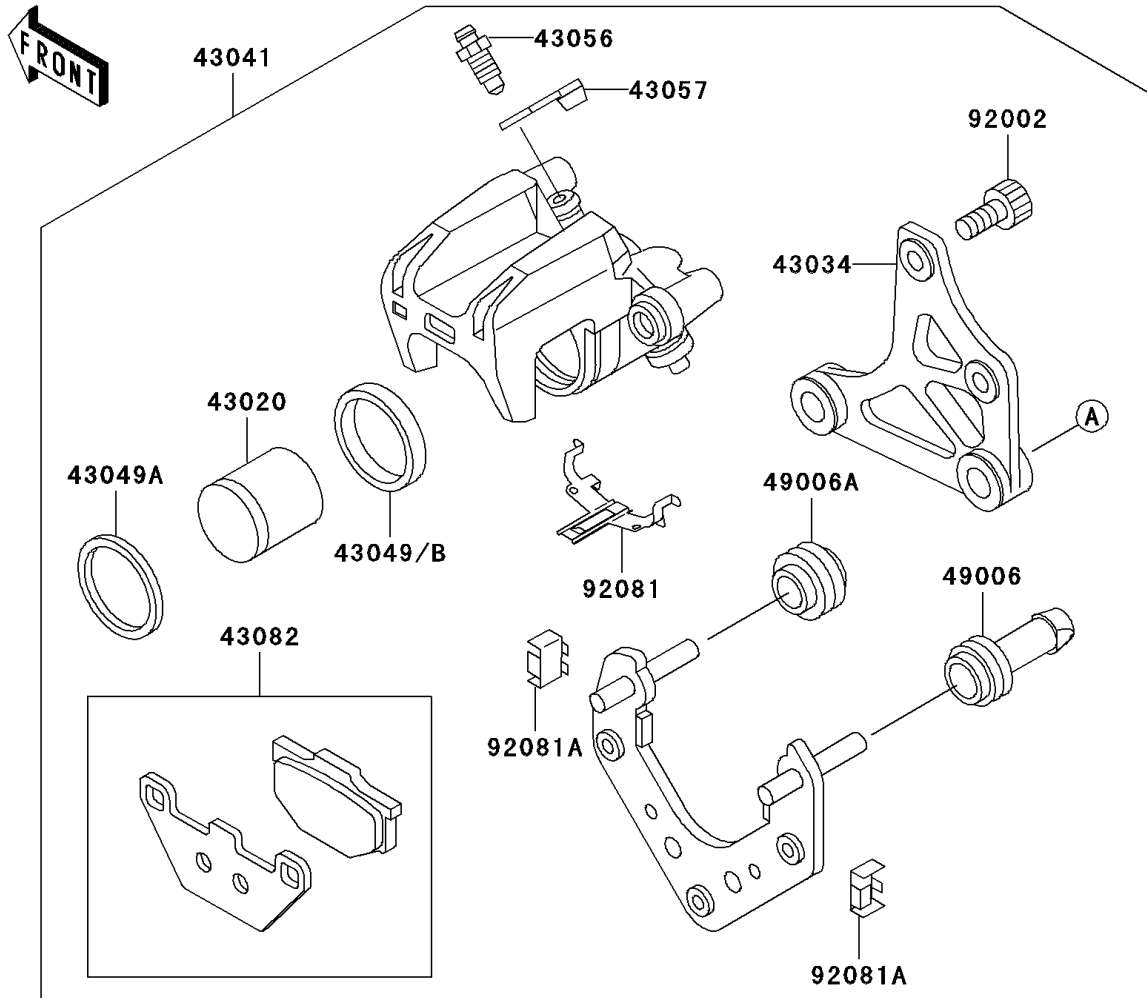

2001 Voyager XII

PARTS DIAGRAM

Rear Brake

F2294

2001 Voyager XII

PARTS LIST

Rear Brake

ITEM NAME

PART NUMBER

QUANTITY
