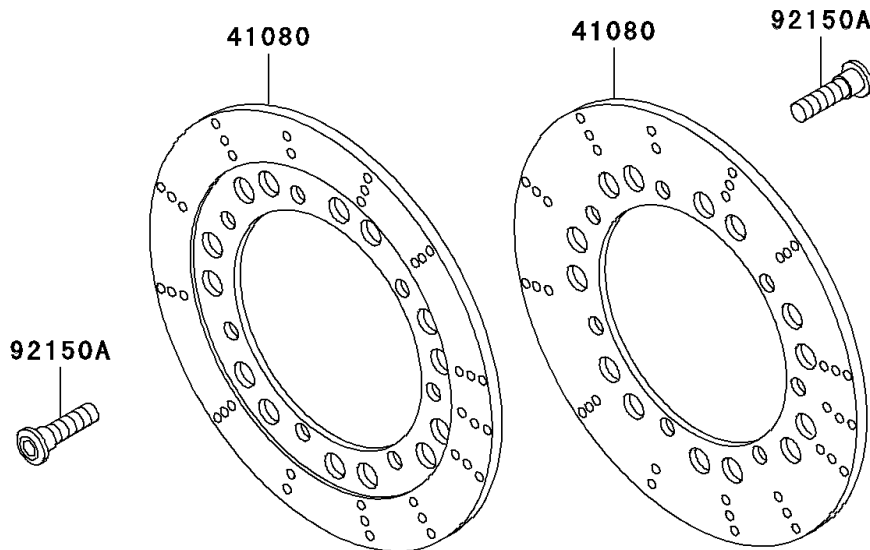

2002 Voyager XII

PARTS DIAGRAM

Front Brake

F2292

2002 Voyager XII

PARTS LIST

Front Brake

ITEM NAME

PART NUMBER

QUANTITY
