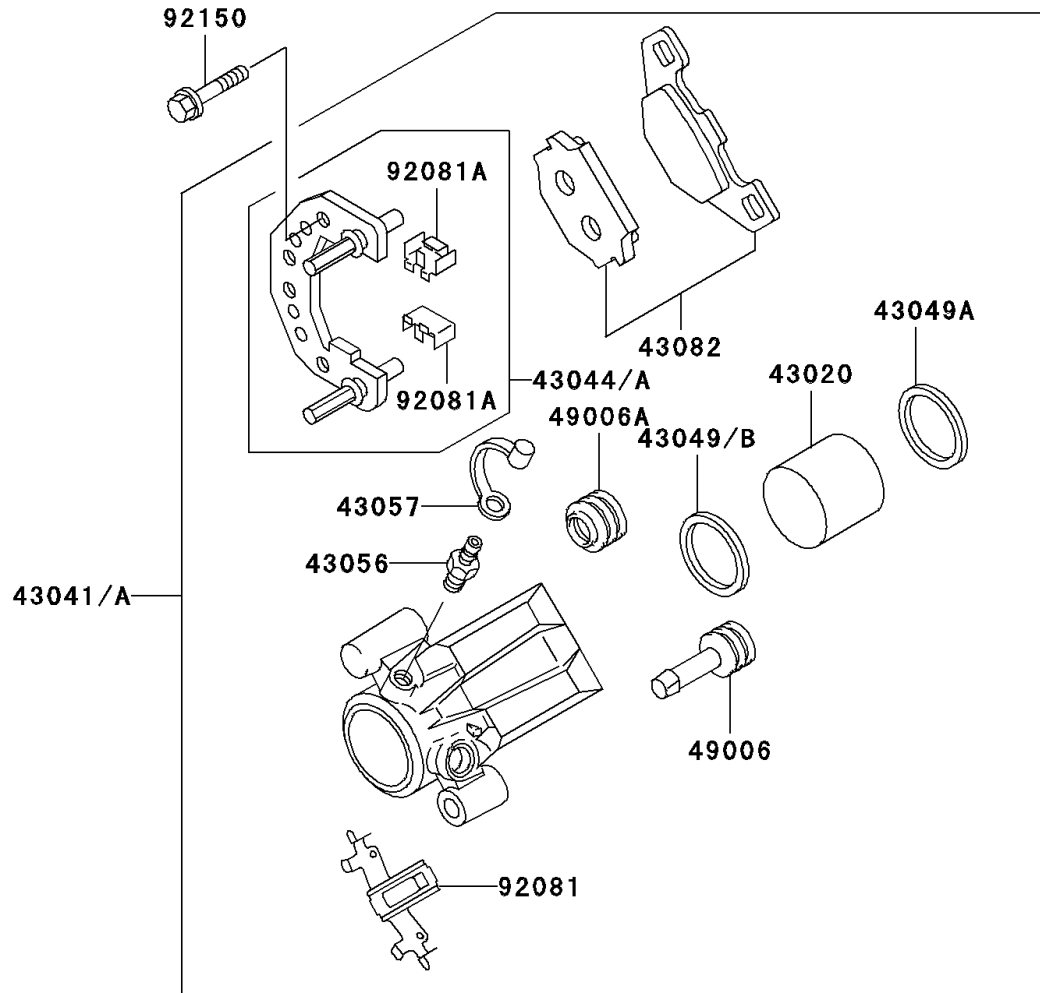

2002 Voyager XII

PARTS DIAGRAM

Front Brake

F2292

2002 Voyager XII

PARTS LIST

Front Brake

ITEM NAME

PART NUMBER

QUANTITY
