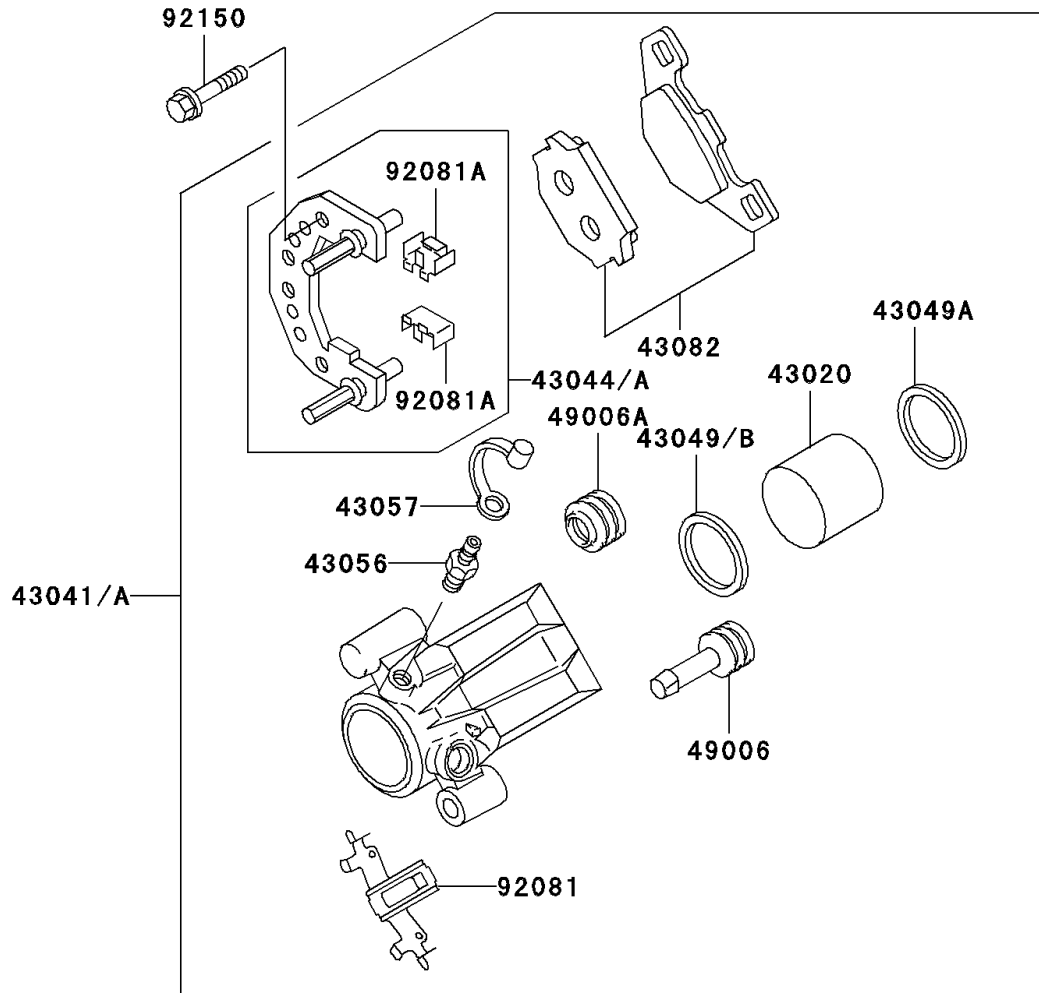

2001 Voyager XII

PARTS DIAGRAM

Front Brake

F2292