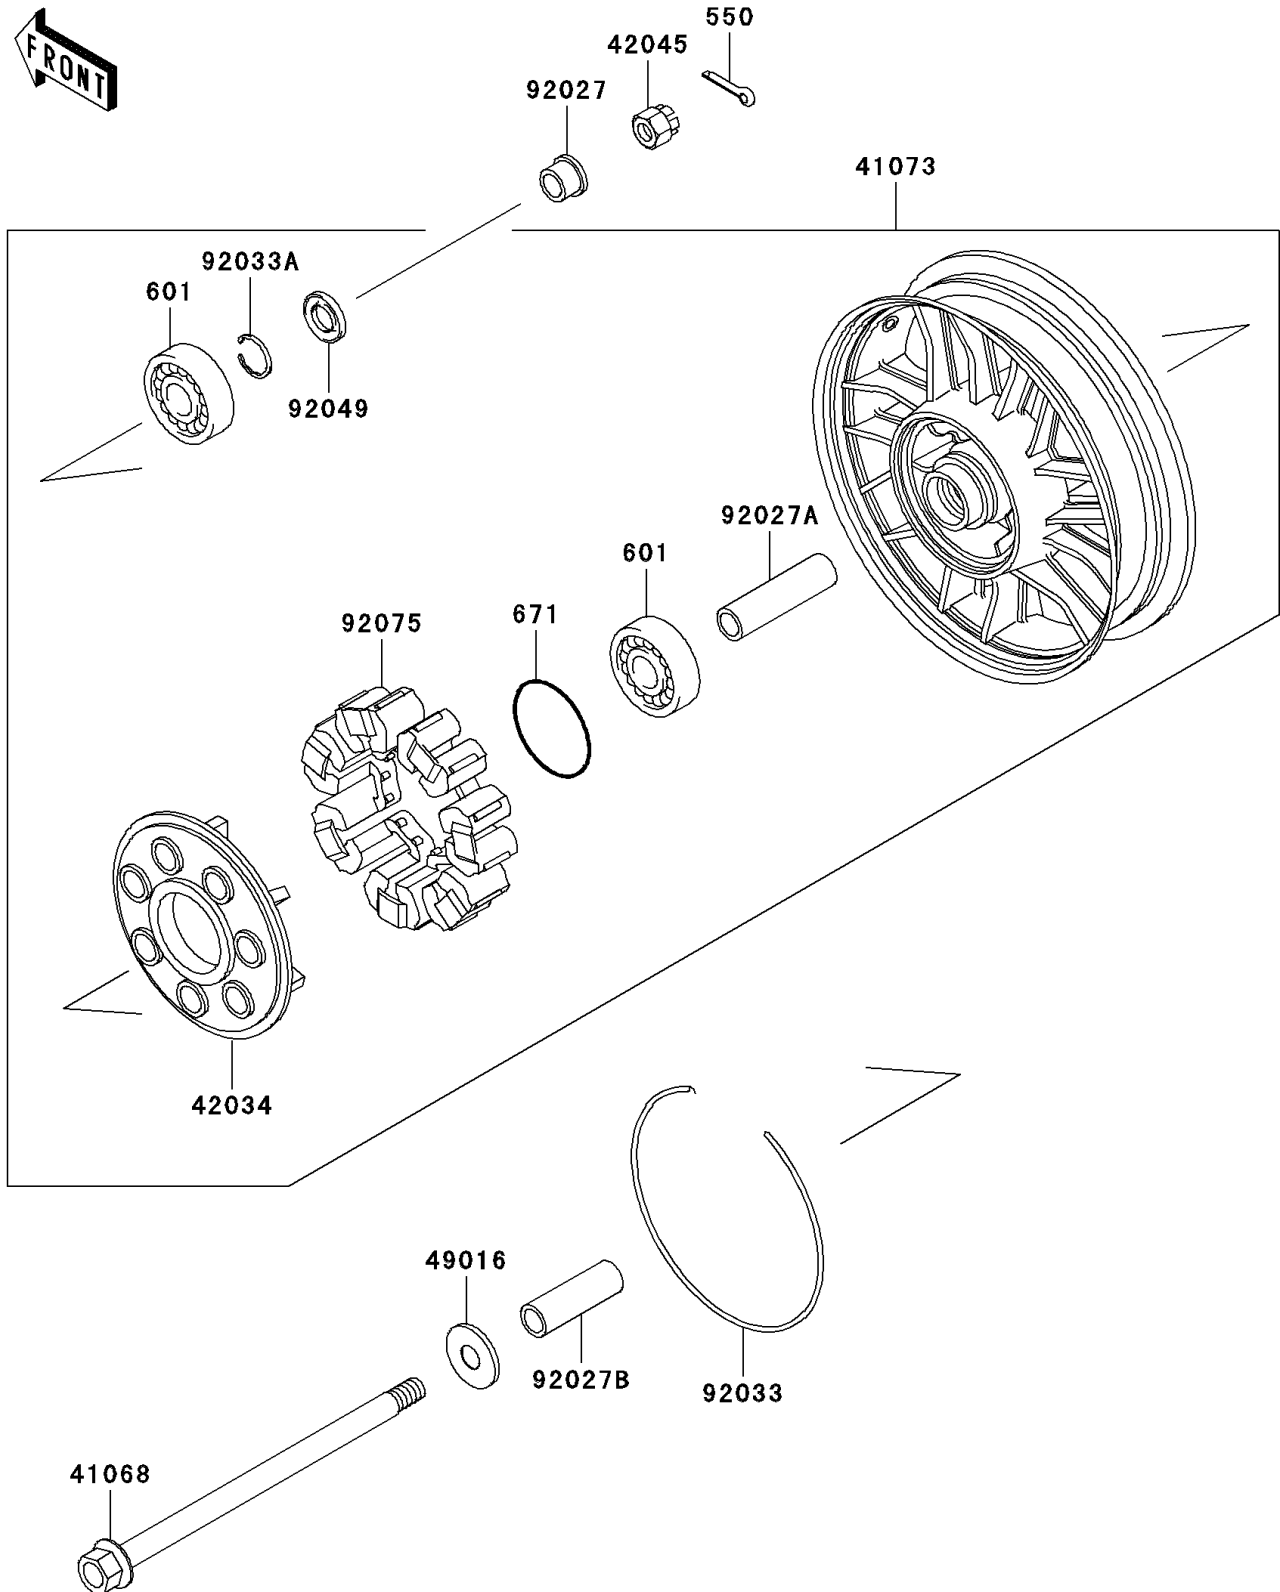

2001 Voyager XII

PARTS DIAGRAM

Rear Wheel/Chain

F2240

2001 Voyager XII

PARTS LIST

Rear Wheel/Chain

ITEM NAME

PART NUMBER

QUANTITY
