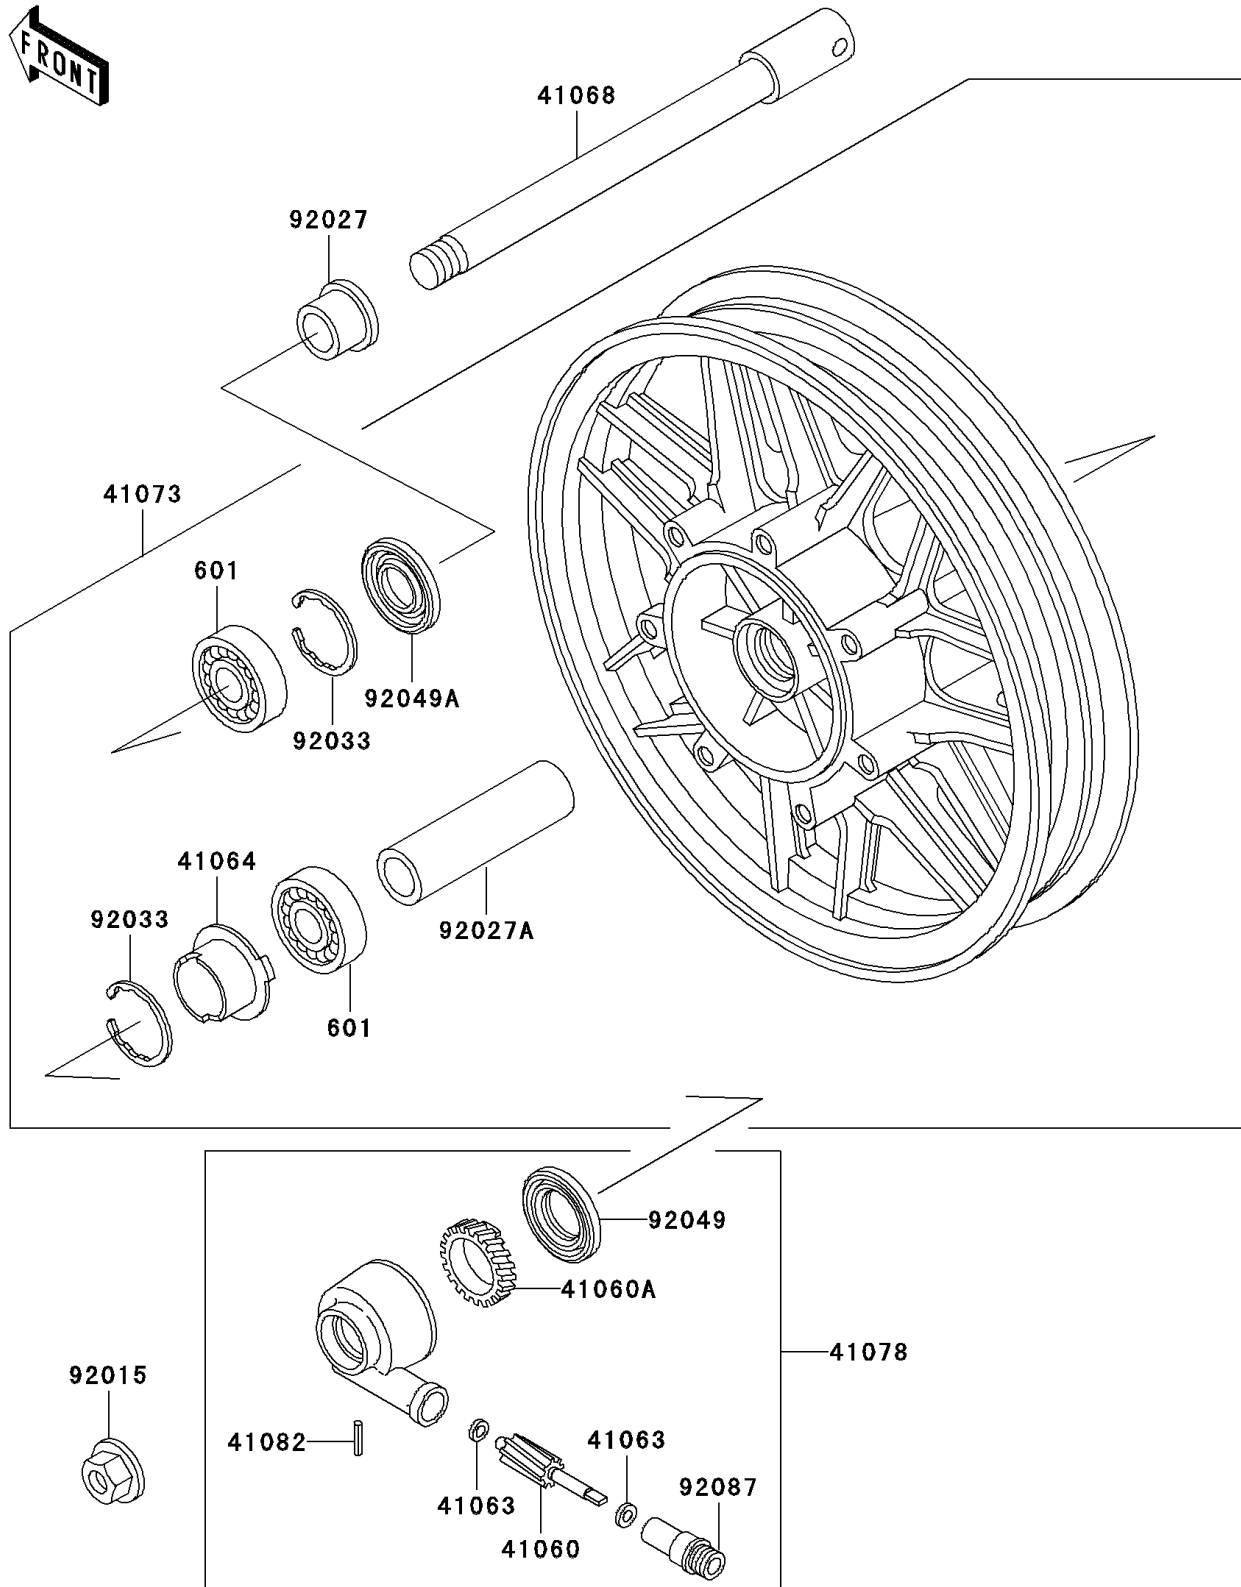

2002 Voyager XII

PARTS DIAGRAM

Front Wheel

F2230

2002 Voyager XII

PARTS LIST

Front Wheel

ITEM NAME

PART NUMBER

QUANTITY
