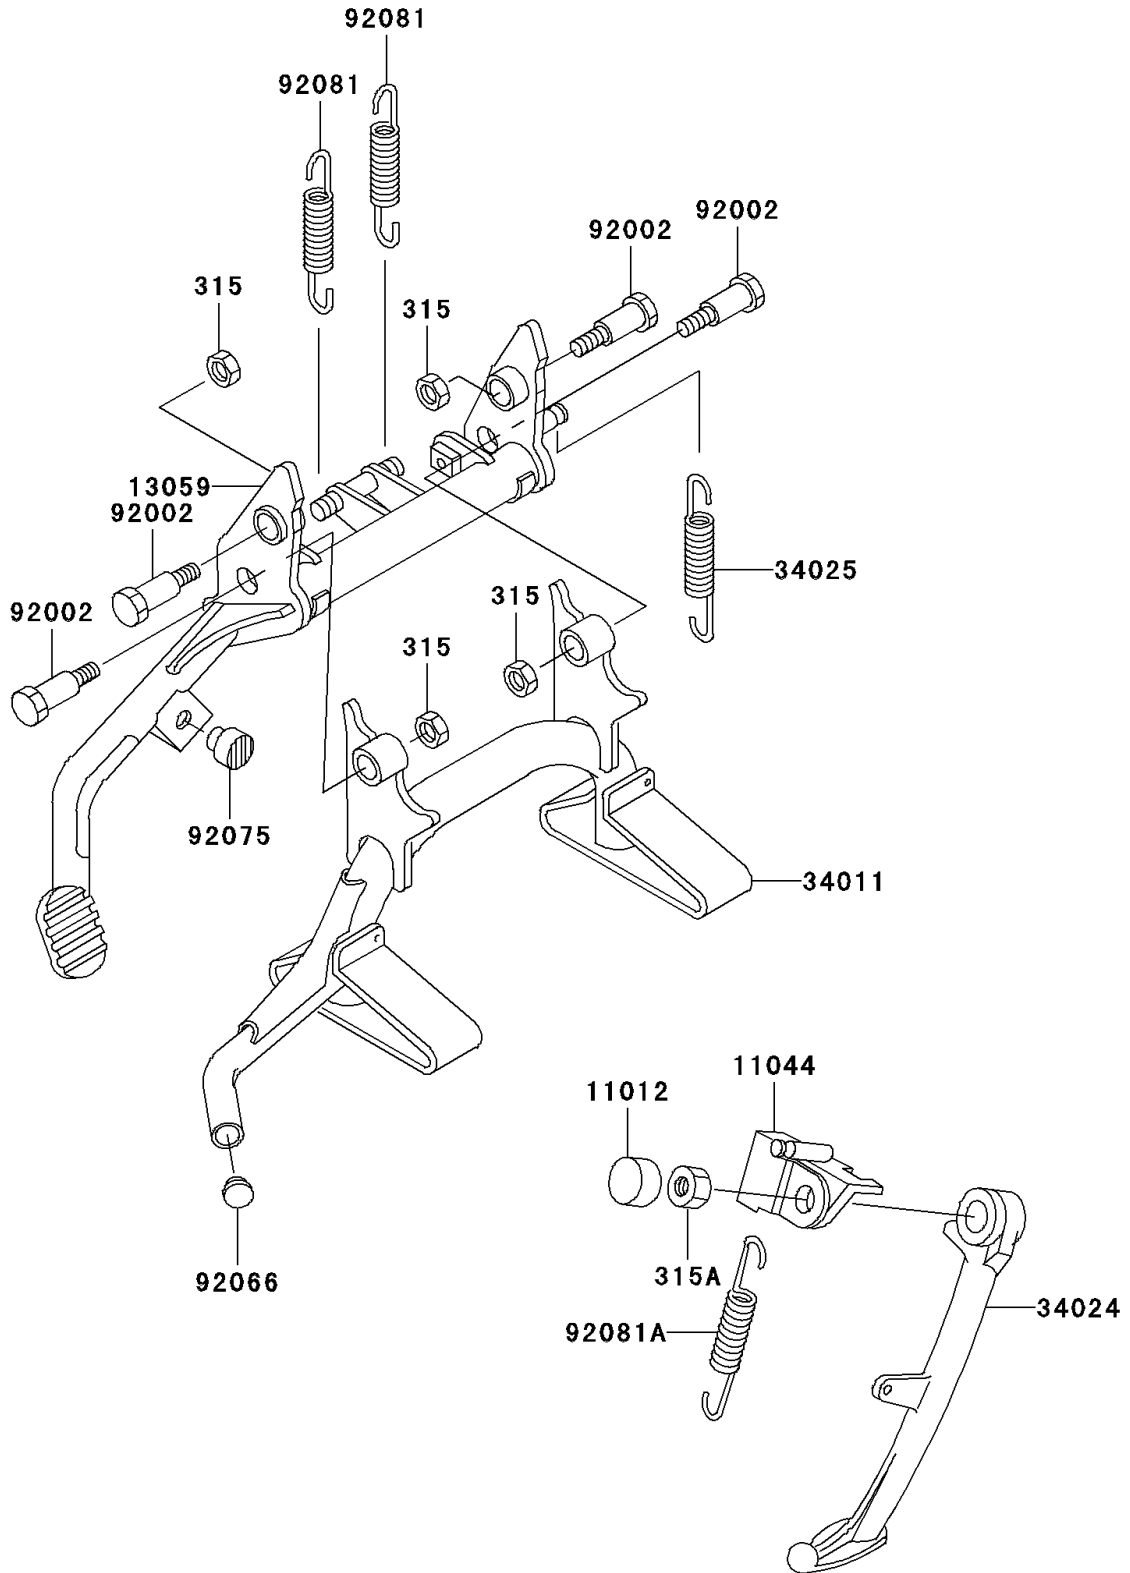

2002 Voyager XII

PARTS DIAGRAM

Stand(s)

F2190

2002 Voyager XII

PARTS LIST

Stand(s)

ITEM NAME

PART NUMBER

QUANTITY
