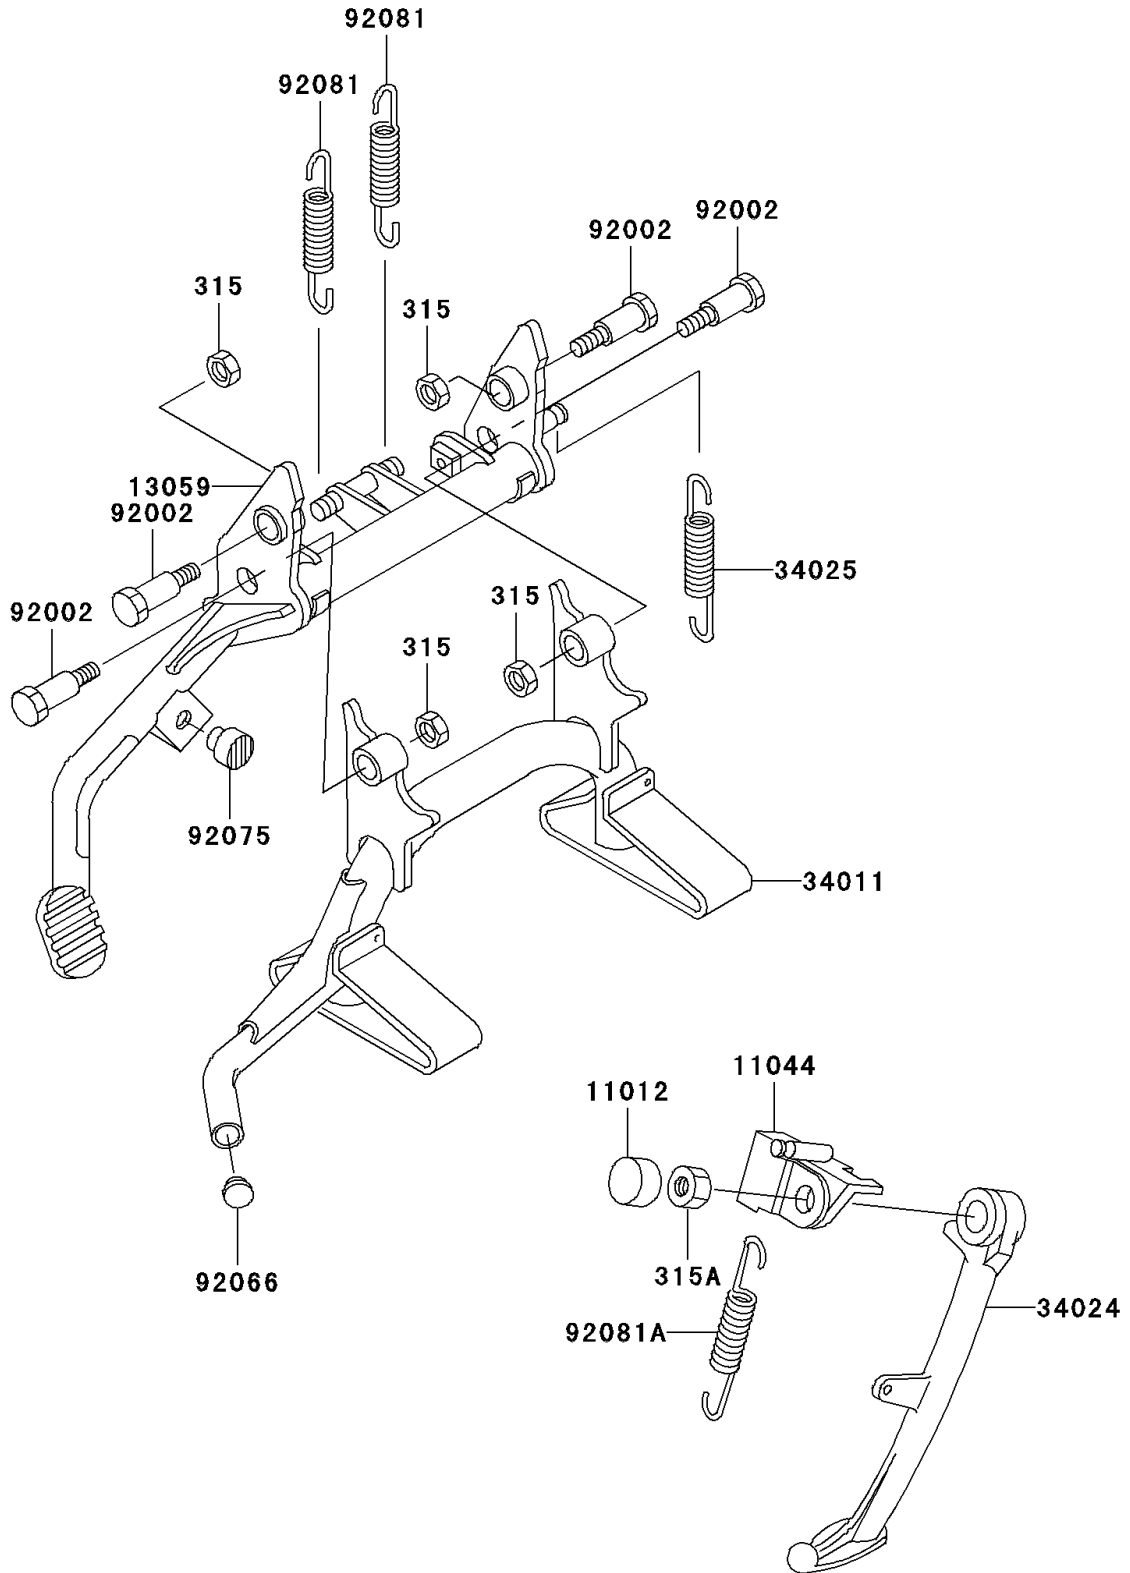

2001 Voyager XII

PARTS DIAGRAM

Stand(s)

F2190

2001 Voyager XII

PARTS LIST

Stand(s)

Kawasaki

Let the Good Times Roll®

ITEM NAME

PART NUMBER

QUANTITY
