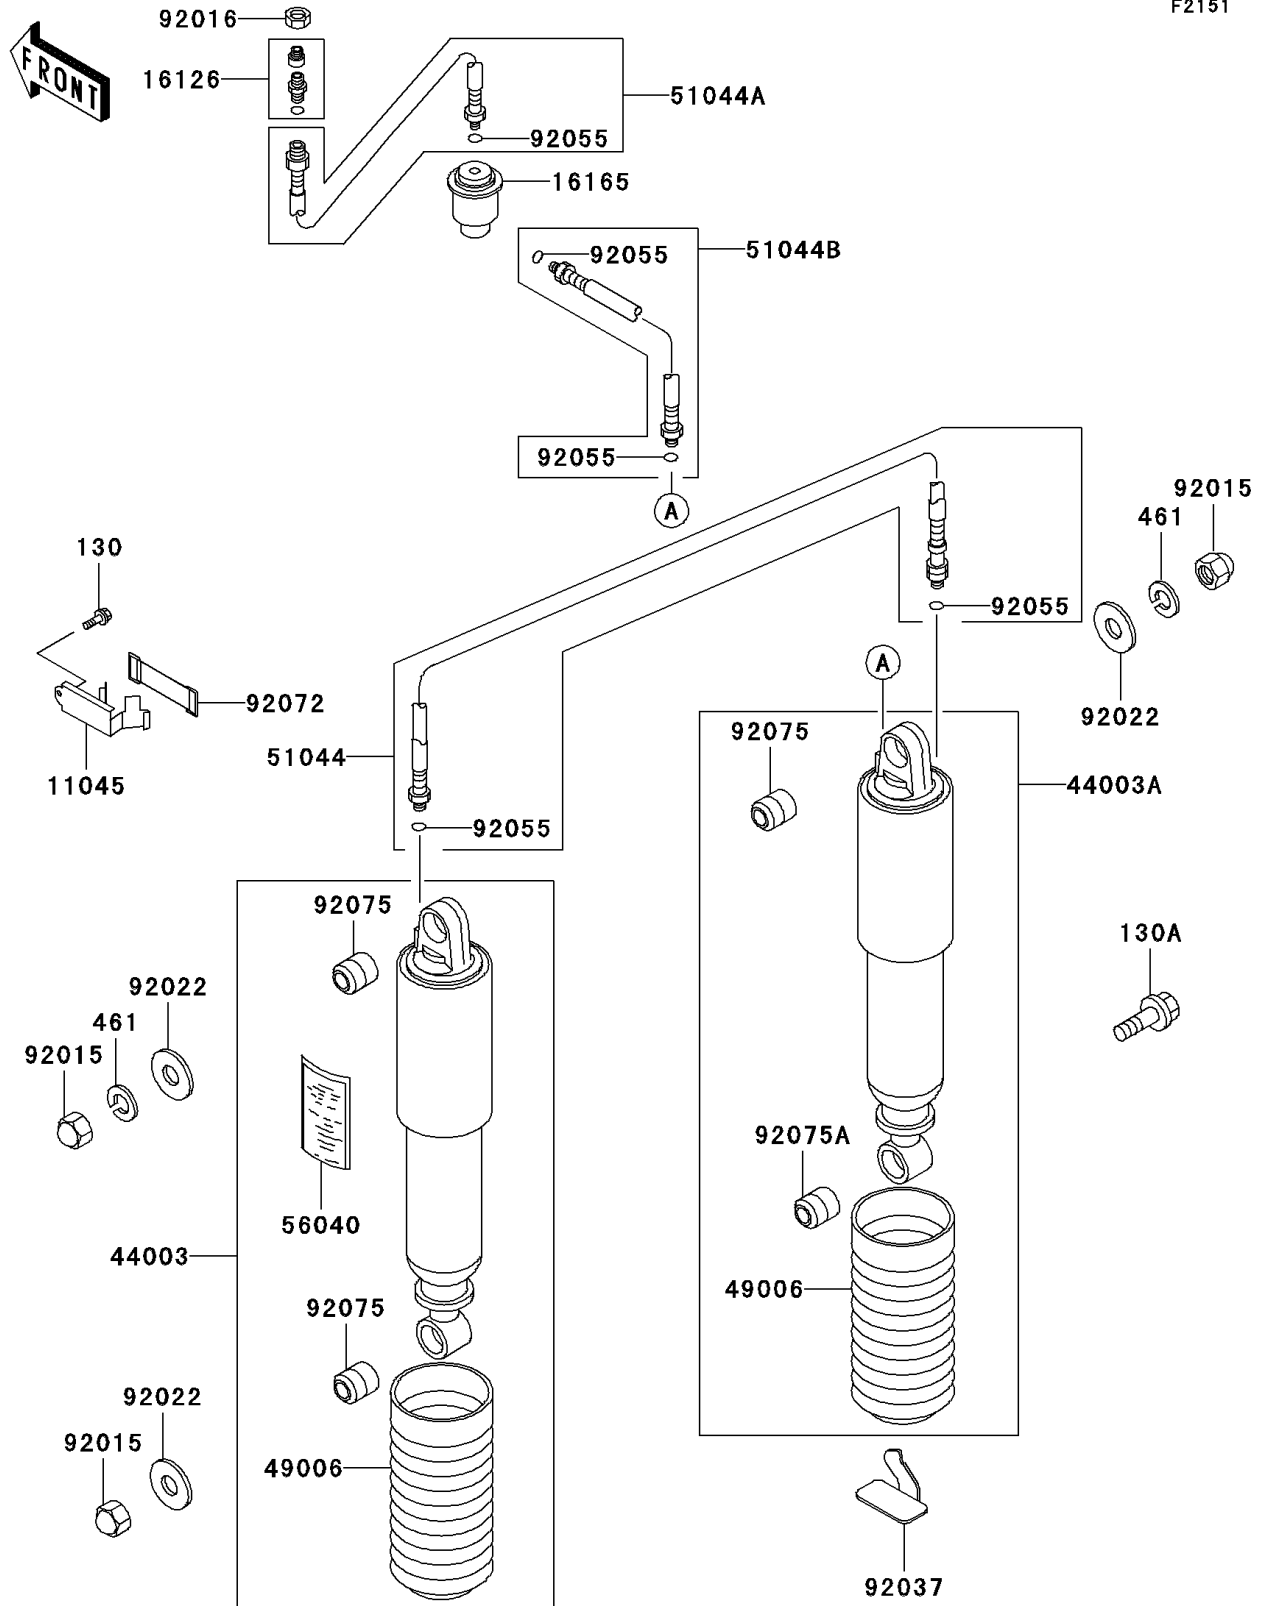

2002 Voyager XII

PARTS DIAGRAM

Suspension/Shock Absorber

F2151

2002 Voyager XII

PARTS LIST

Suspension/Shock Absorber

ITEM NAME

PART NUMBER

QUANTITY
