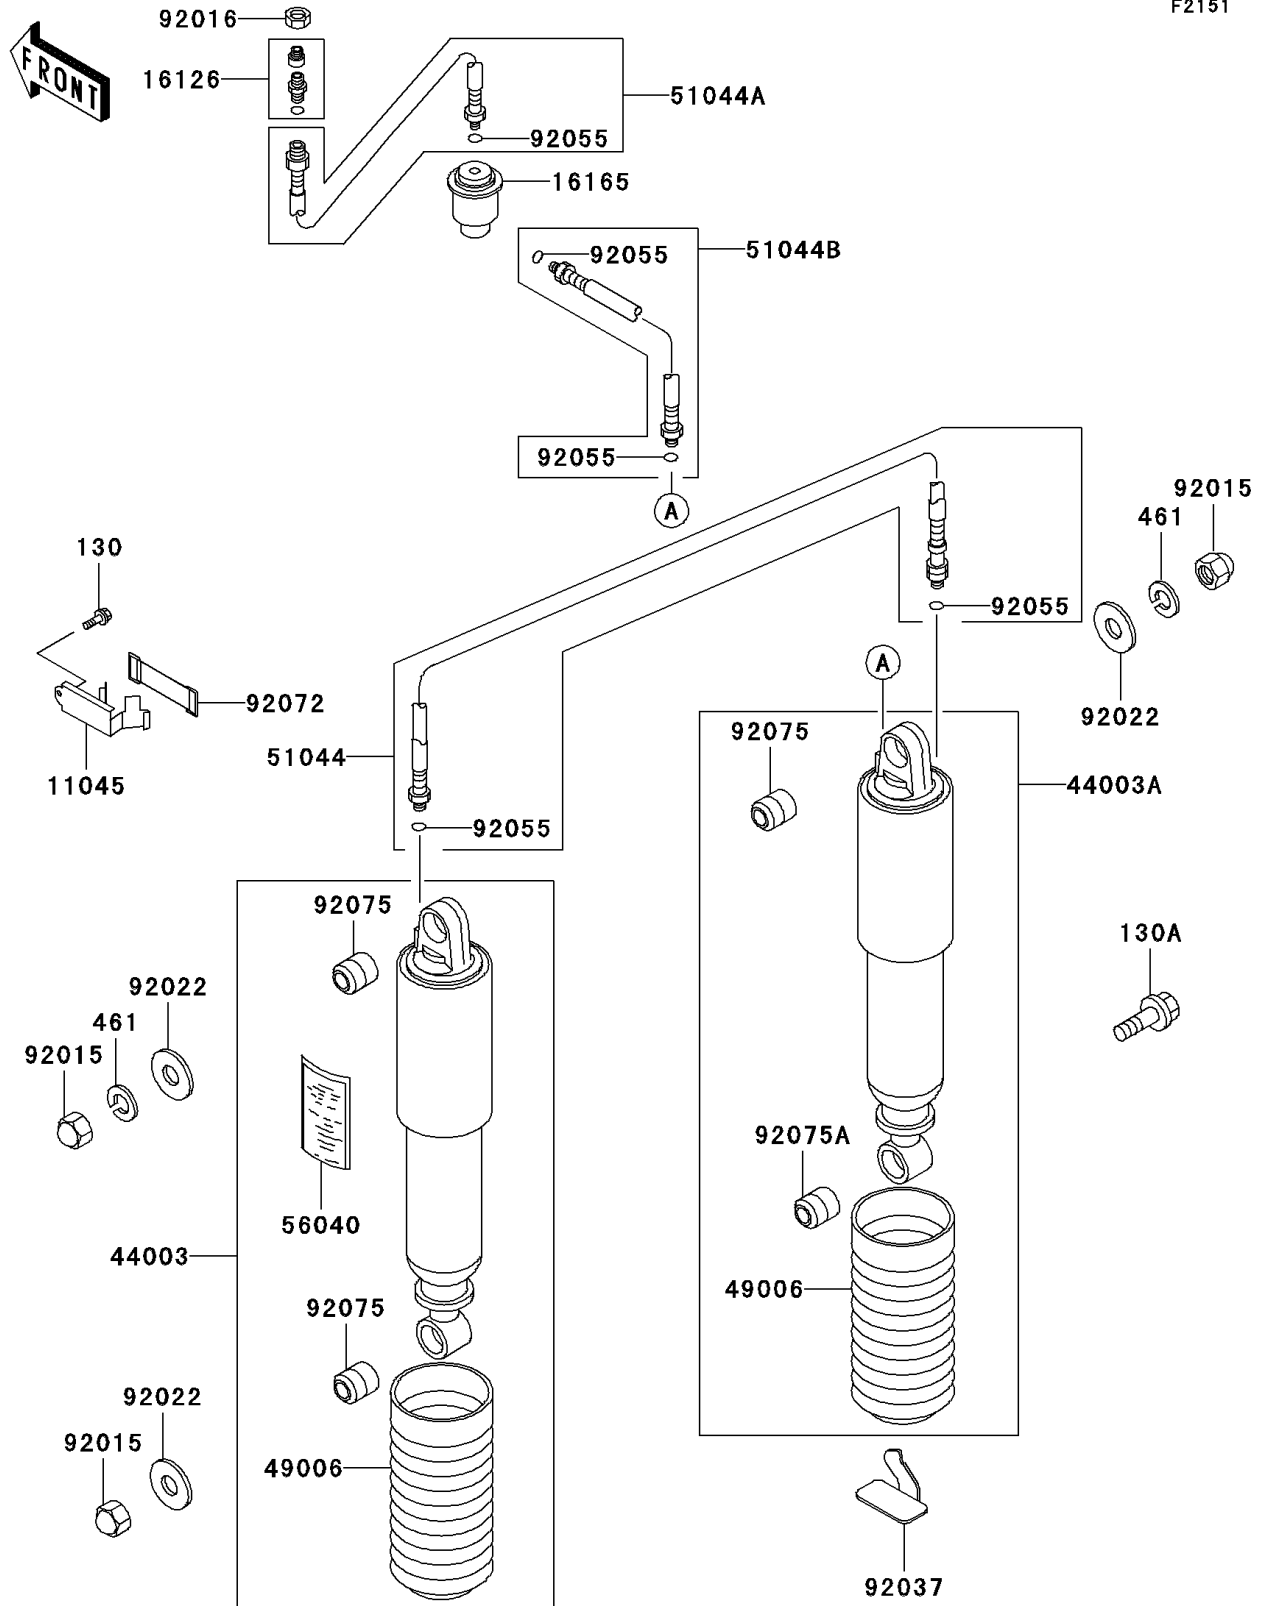

2001 Voyager XII

PARTS DIAGRAM

Suspension/Shock Absorber

F2151

2001 Voyager XII

PARTS LIST

Suspension/Shock Absorber

ITEM NAME

PART NUMBER

QUANTITY
