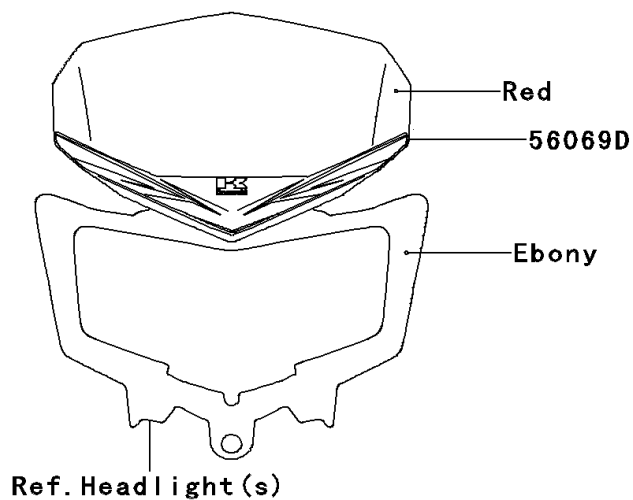

2012 KLX[®] 250S

PARTS DIAGRAM

Decals(F.Red)(TCF)

Kawasaki

Let the Good Times Roll[®]

F2861F

2012 KLX[®] 250S

PARTS LIST