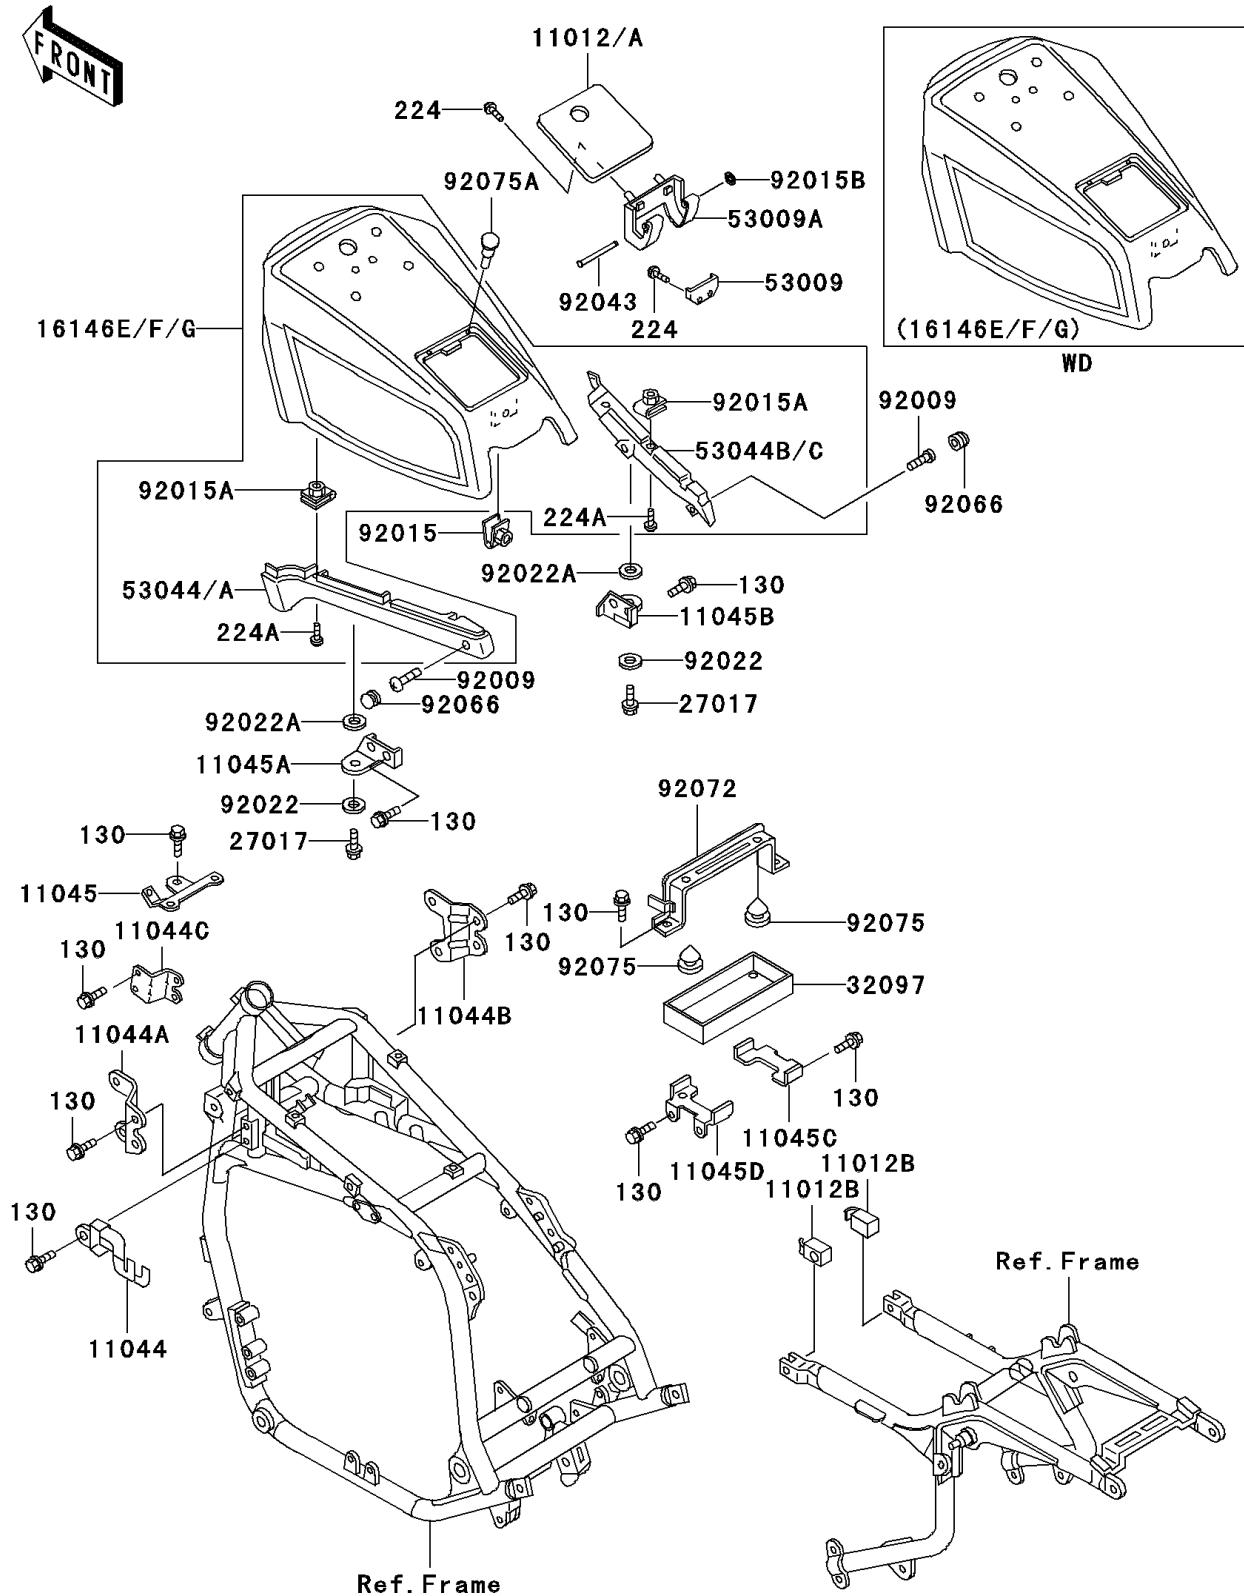

2002 Voyager XII

PARTS DIAGRAM

Frame Fittings

Kawasaki

Let the Good Times Roll®

F2131

2002 Voyager XII

PARTS LIST

Frame Fittings

ITEM NAME

PART NUMBER

QUANTITY
