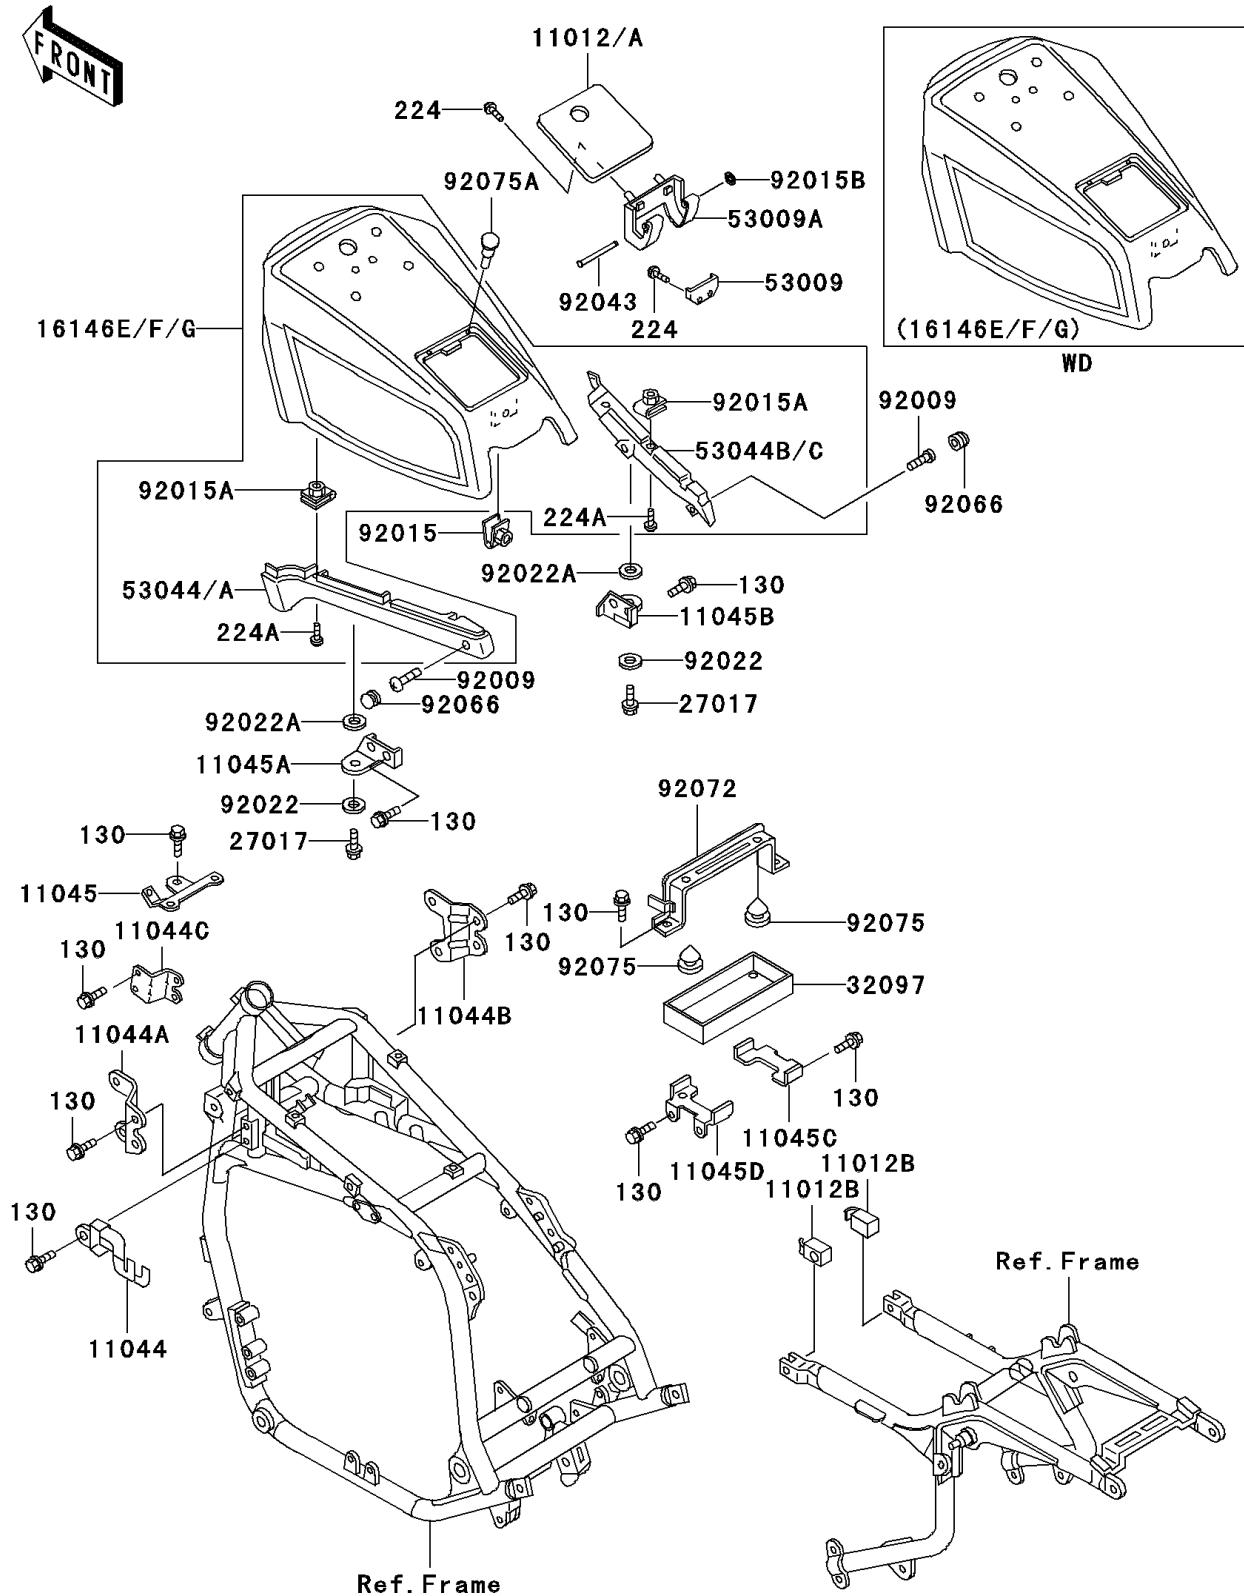

2001 Voyager XII

PARTS DIAGRAM

Frame Fittings

F2131

2001 Voyager XII

PARTS LIST

Frame Fittings

ITEM NAME

PART NUMBER

QUANTITY
