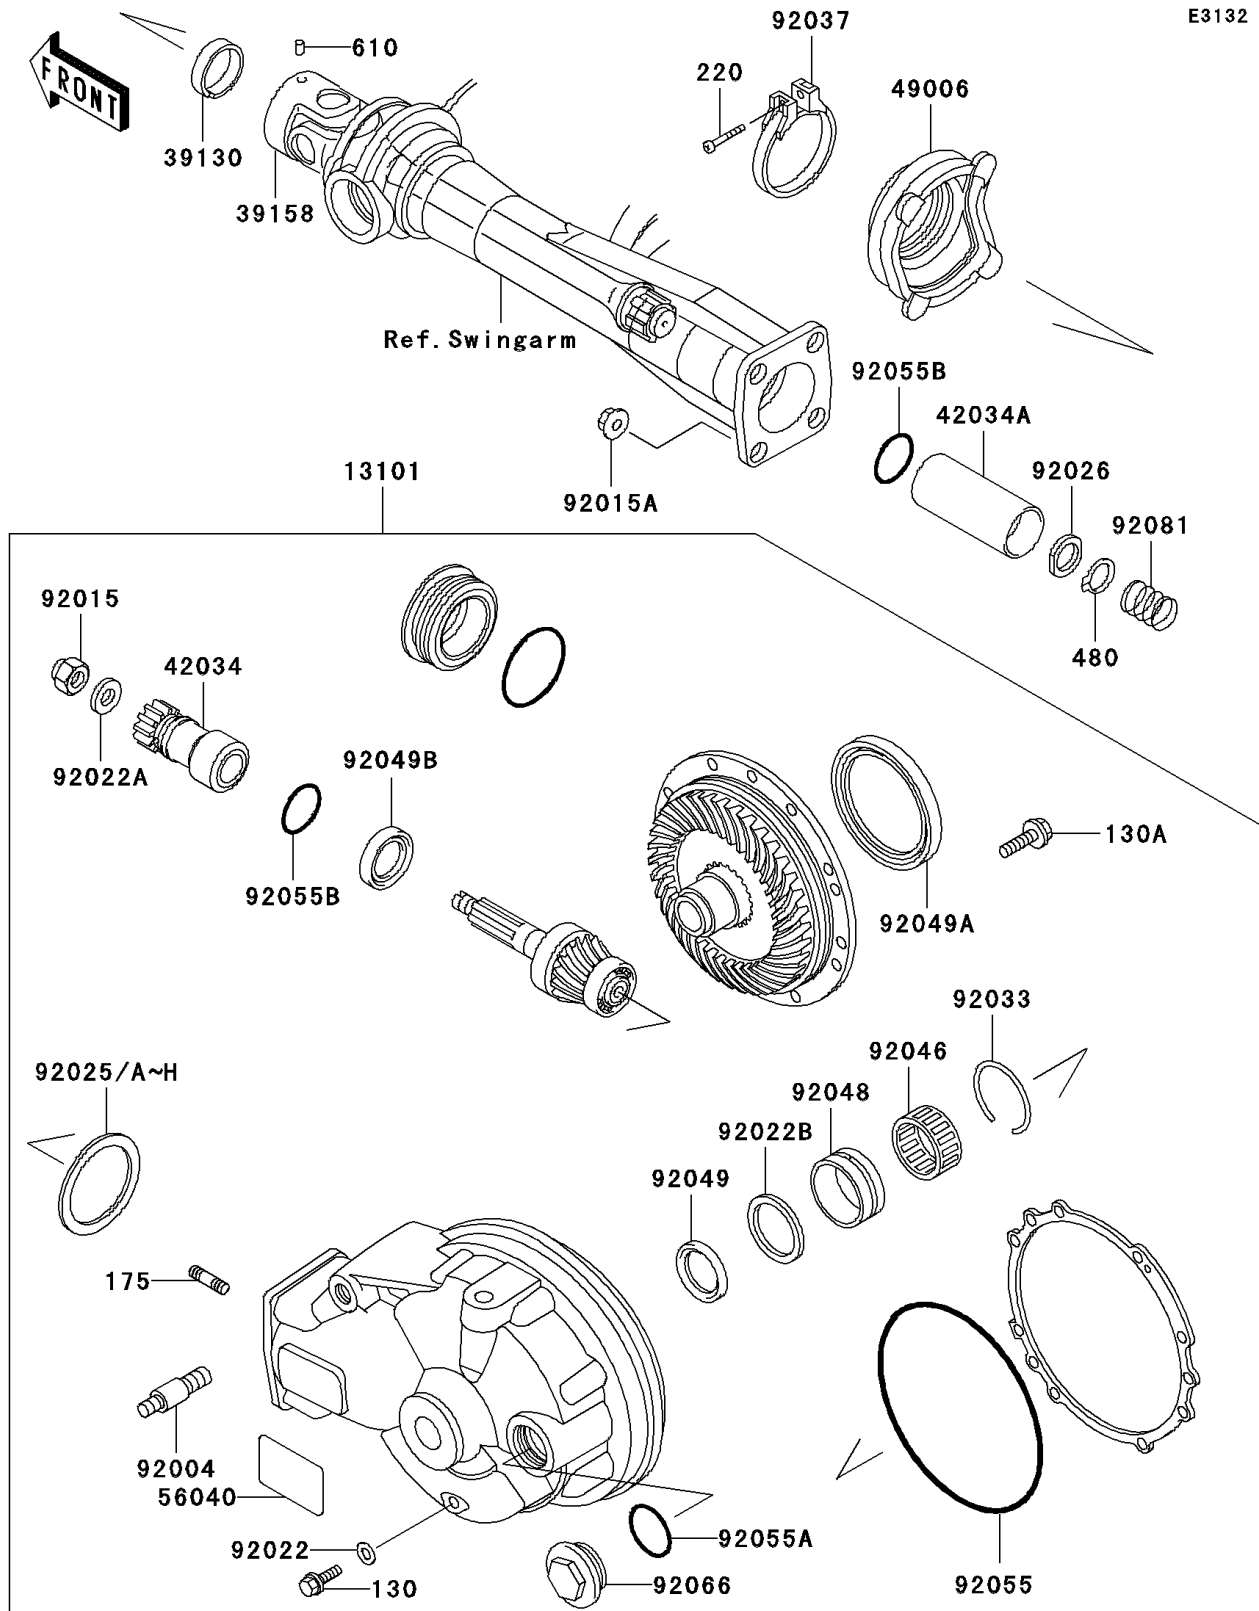

2001 Voyager XII

PARTS DIAGRAM

Drive Shaft/Final Gear

Kawasaki

Let the Good Times Roll®

2001 Voyager XII

PARTS LIST

Drive Shaft/Final Gear

ITEM NAME

PART NUMBER

QUANTITY
