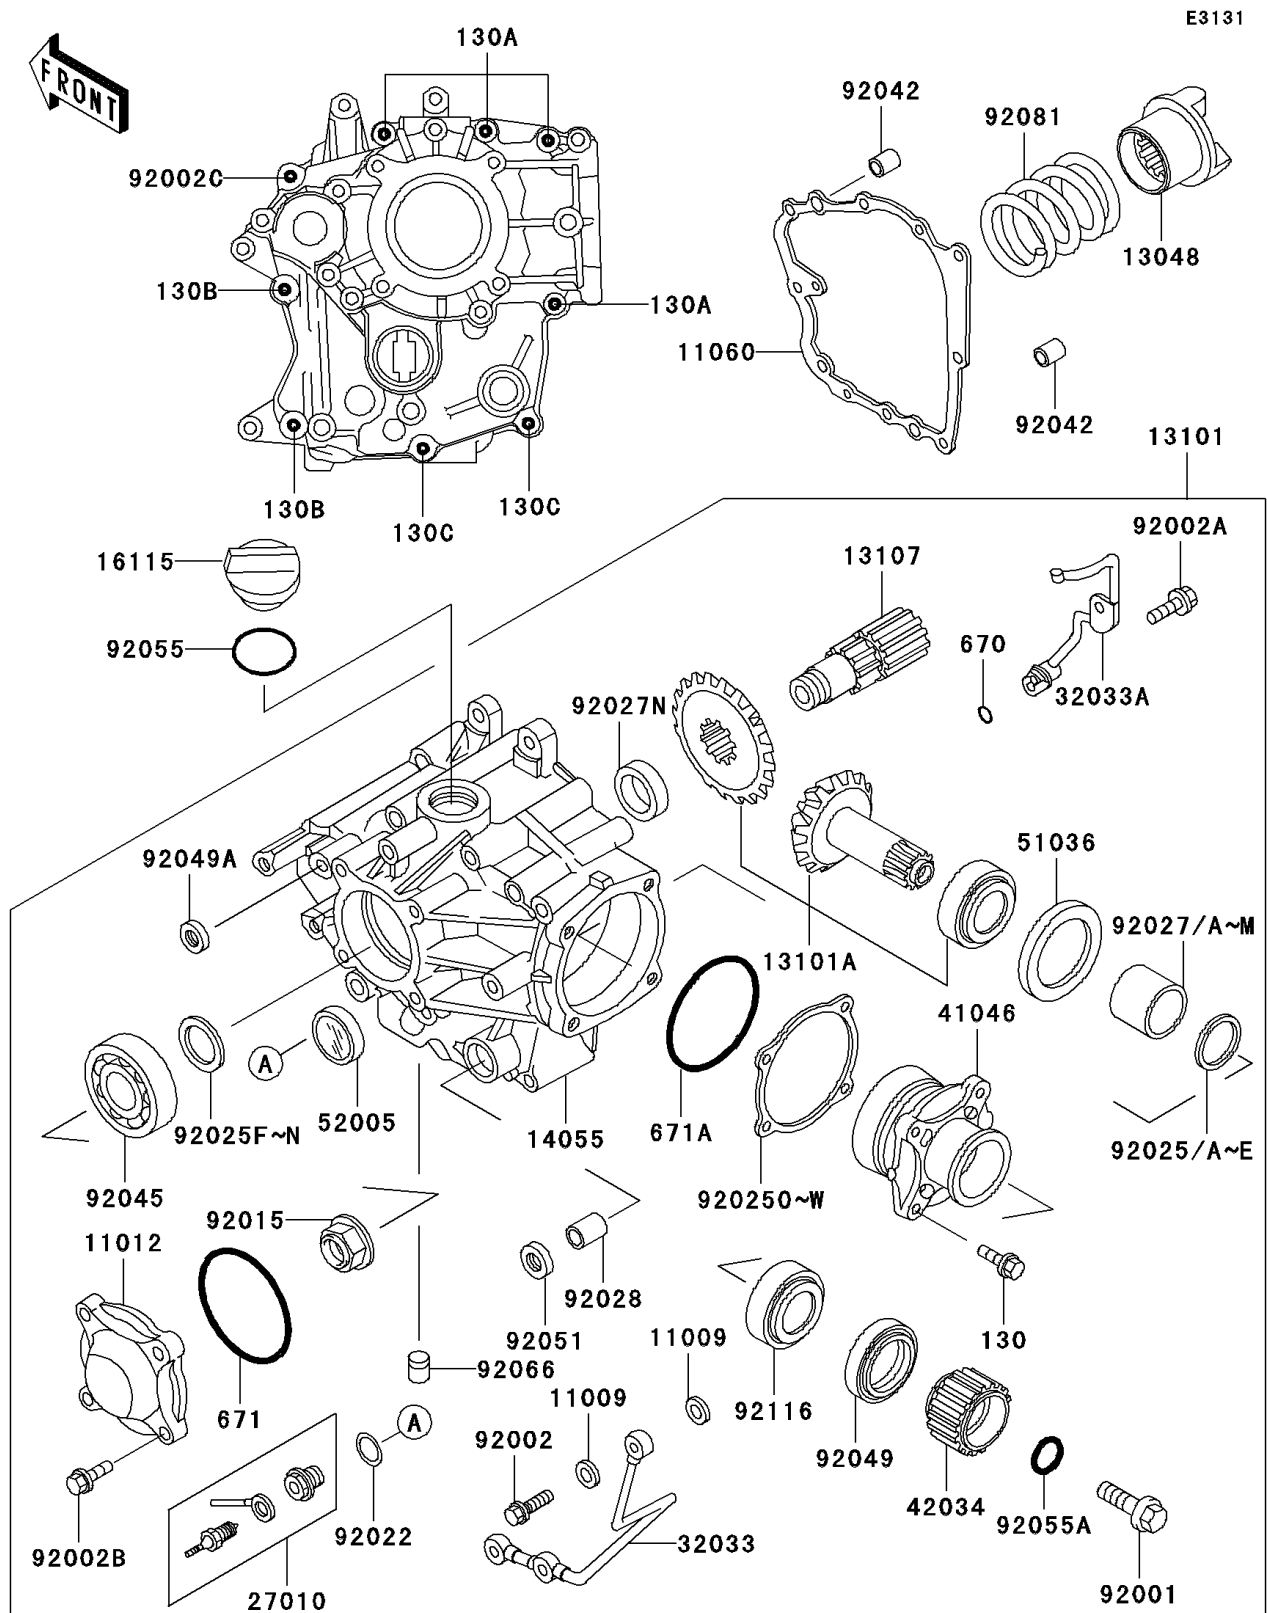

2002 Voyager XII

PARTS DIAGRAM

Front Bevel Gear

Kawasaki

Let the Good Times Roll®

2002 Voyager XII

PARTS LIST

Front Bevel Gear

ITEM NAME

PART NUMBER

QUANTITY
