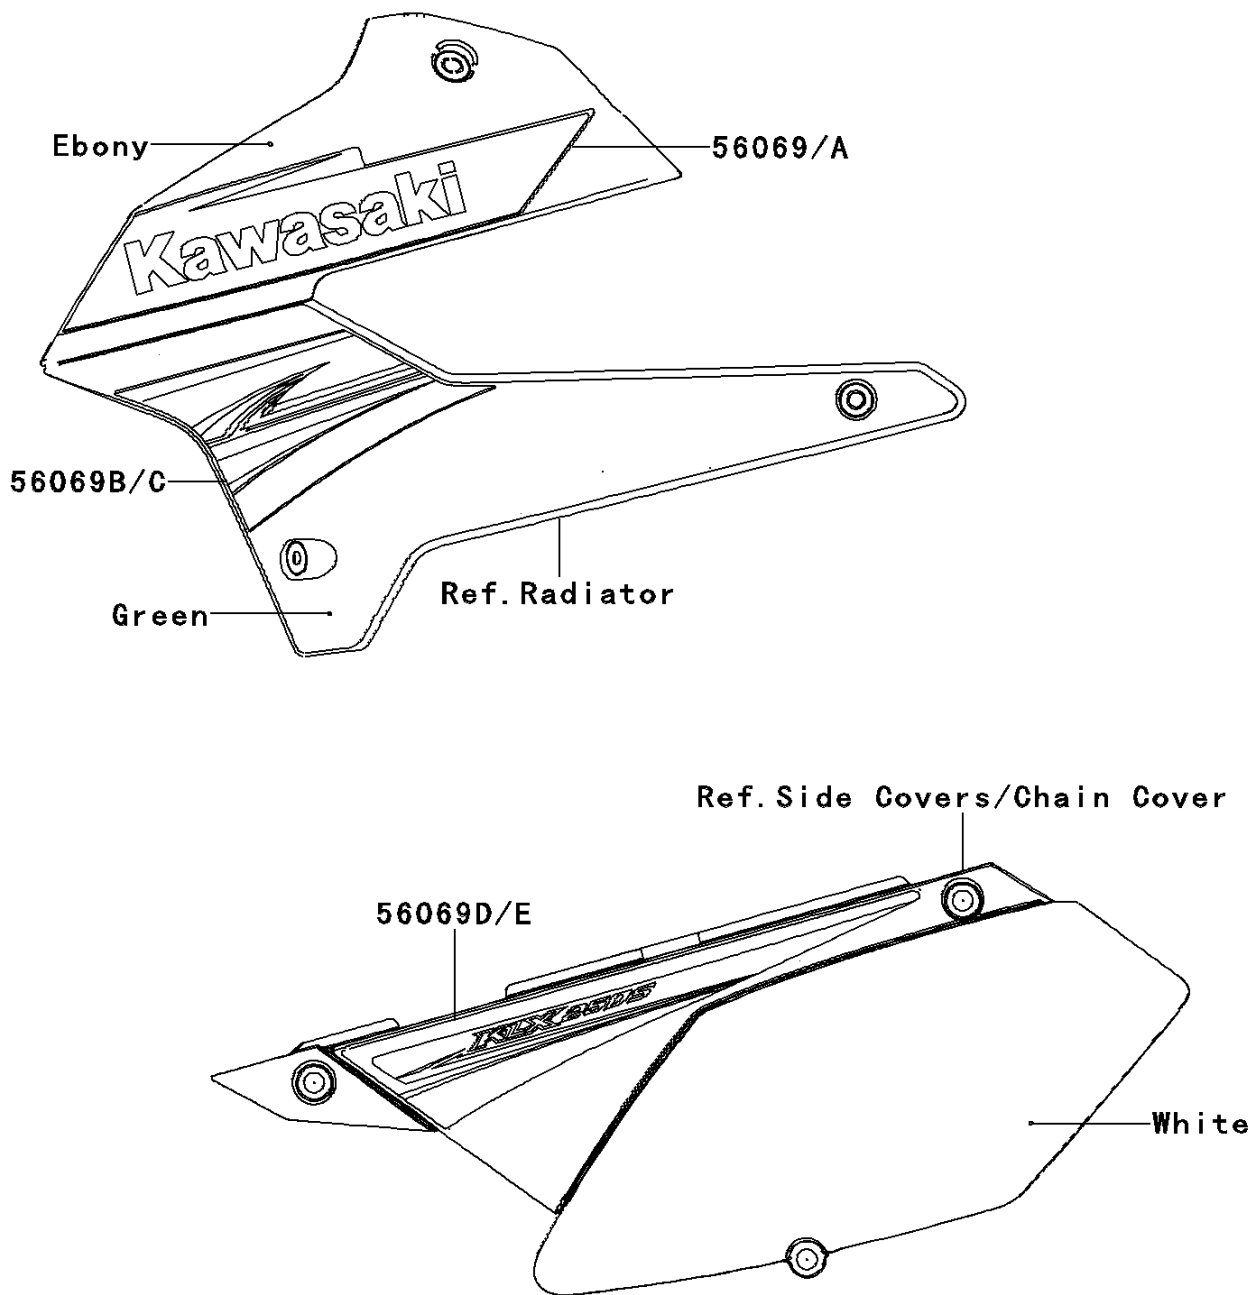

2011 KLX250S (Canada Only)

PARTS DIAGRAM Decals(Green)(TBF)

F2861E

2011 KLX250S (Canada Only)

PARTS LIST

Decals(Green)(TBF)

ITEM NAME	PART NUMBER	QUANTITY
-----------	-------------	----------
