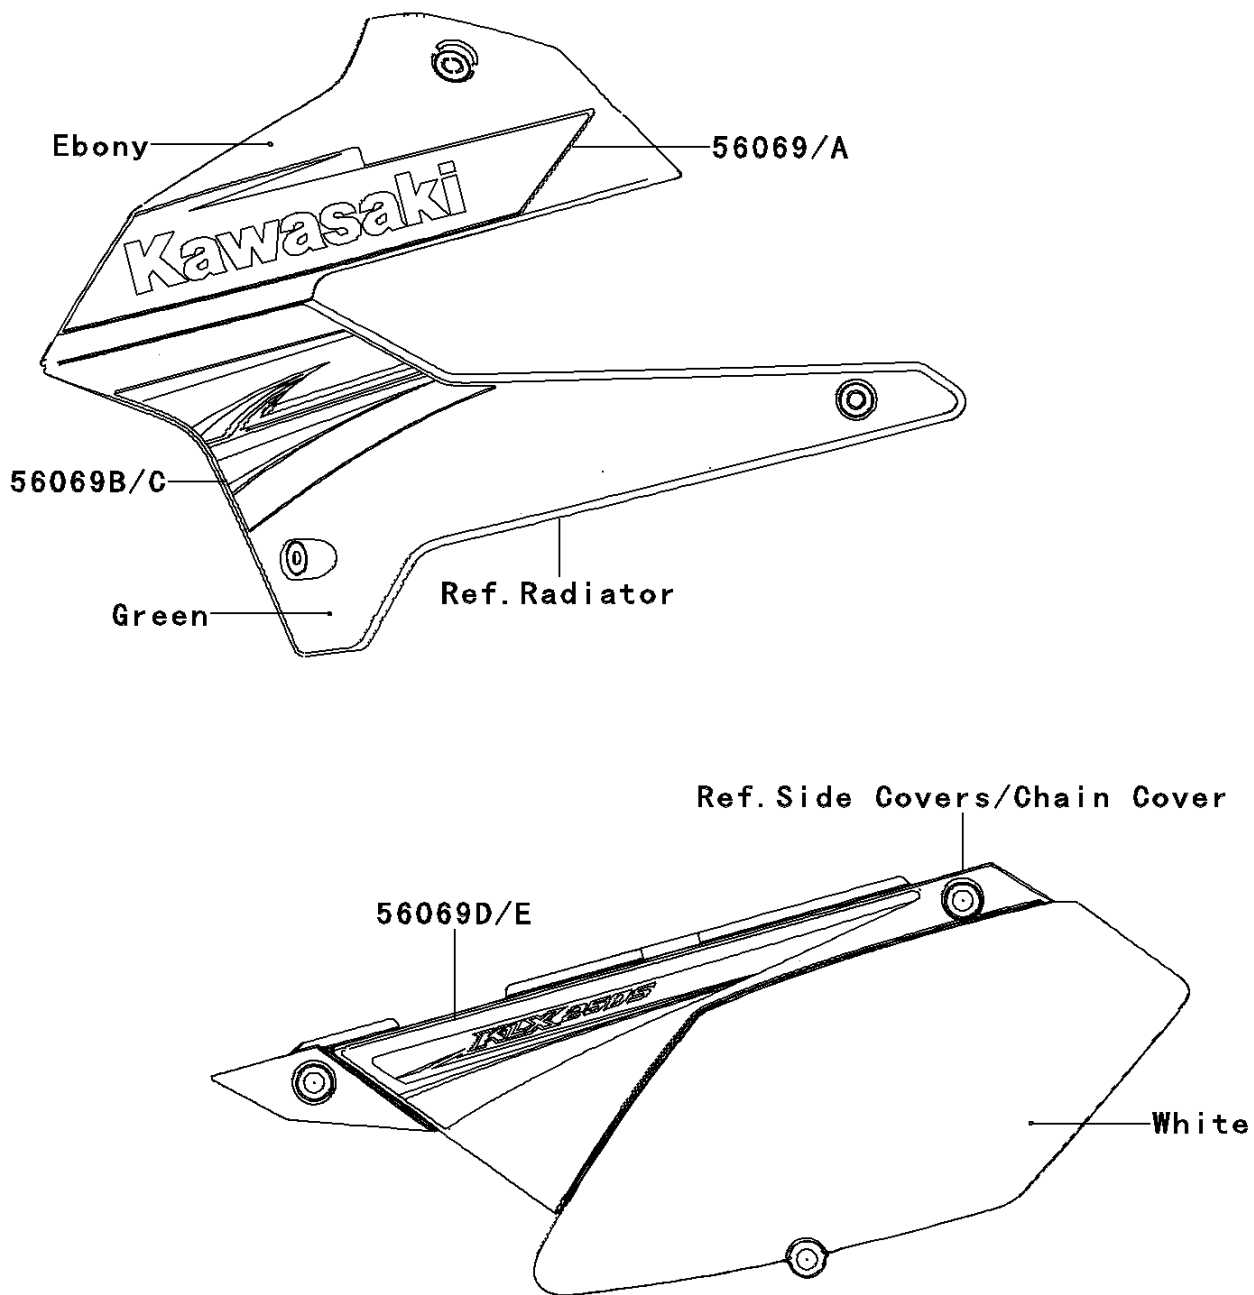

2011 KLX250S (Canada Only)

PARTS DIAGRAM

Decals(Green)(TBF)

F2861E

2011 KLX250S (Canada Only)

PARTS LIST

Decals(Green)(TBF)

ITEM NAME	PART NUMBER	QUANTITY
-----------	-------------	----------
