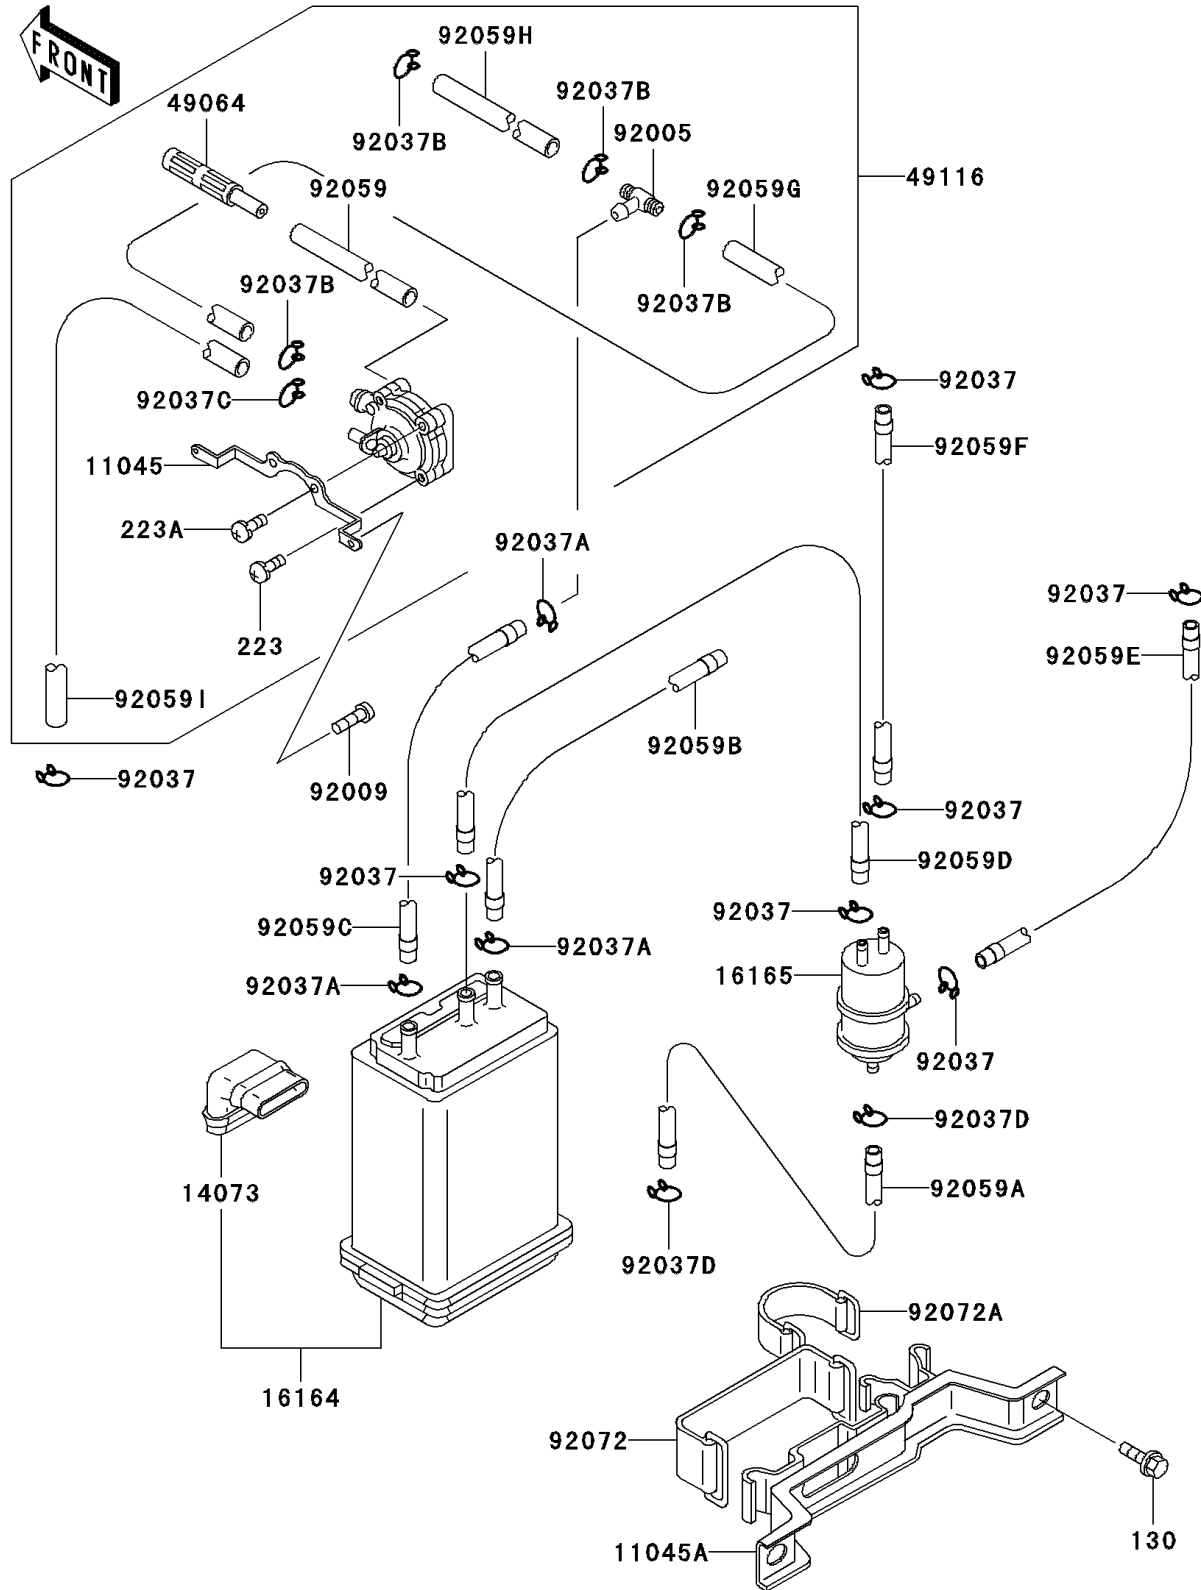

2001 Voyager XII

PARTS DIAGRAM

Fuel Evaporative System

E1650

2001 Voyager XII

PARTS LIST

Fuel Evaporative System

ITEM NAME

PART NUMBER

QUANTITY
