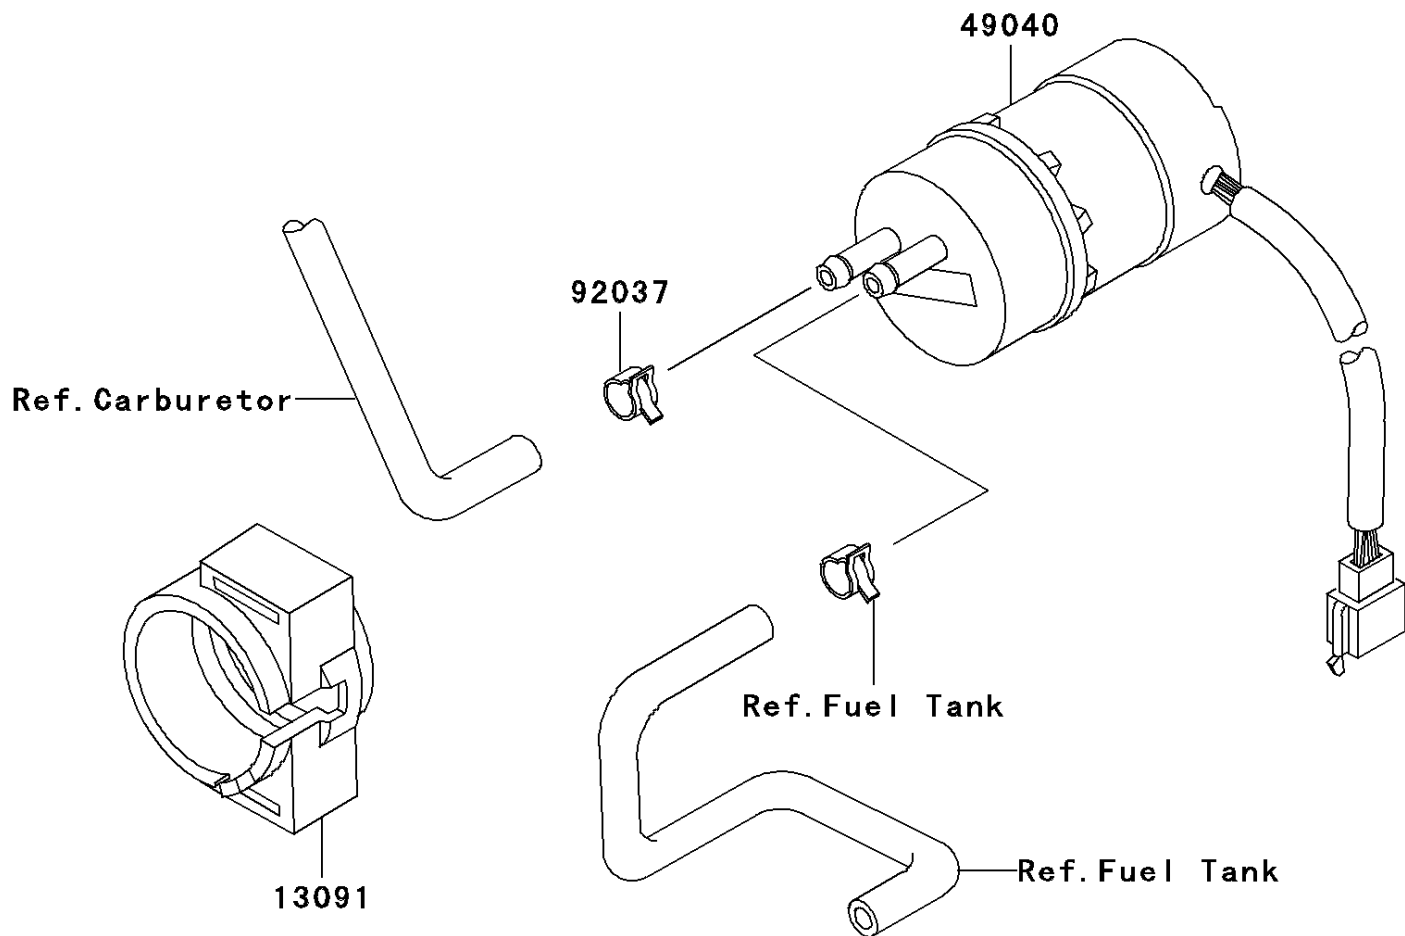

2002 Voyager XII

PARTS DIAGRAM

Fuel Pump

Kawasaki

Let the Good Times Roll®

E1520

2002 Voyager XII

PARTS LIST

Fuel Pump

ITEM NAME

PART NUMBER

QUANTITY
