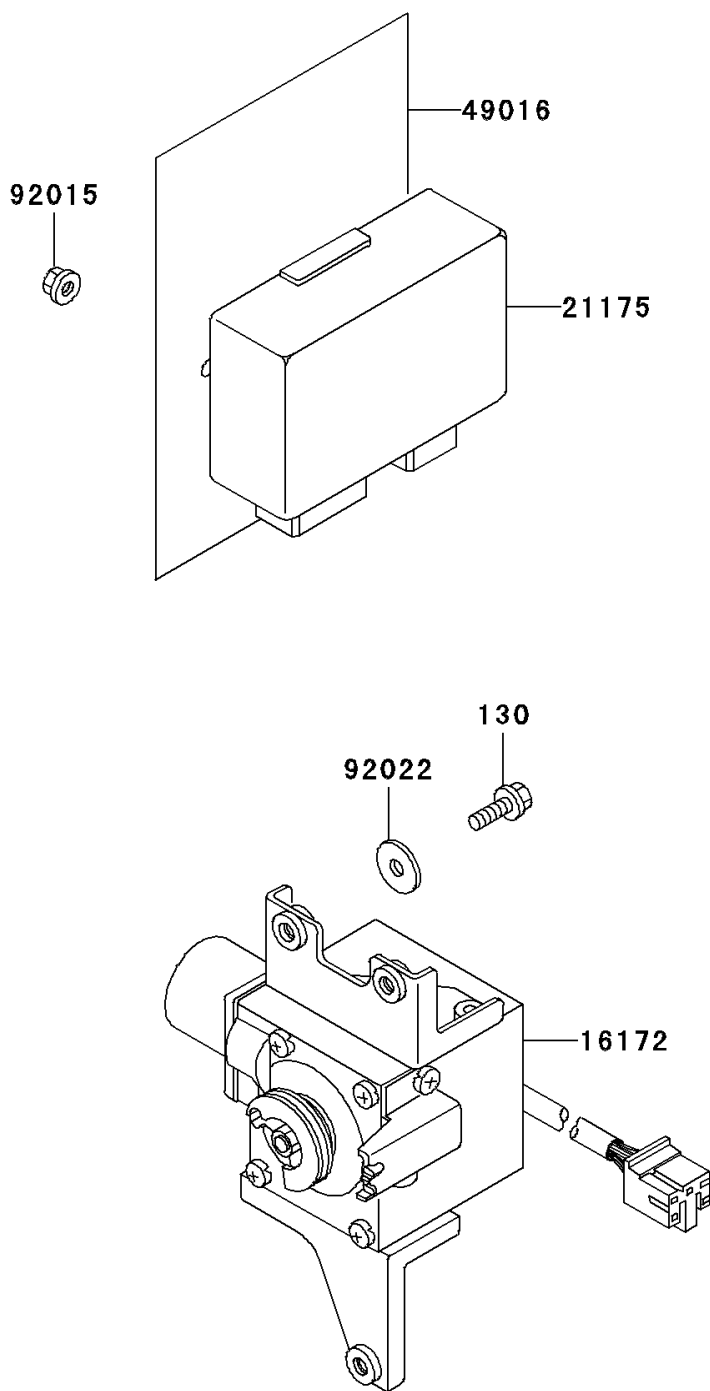

2001 Voyager XII

PARTS DIAGRAM

Cruise Control

Kawasaki

Let the Good Times Roll®

E1509