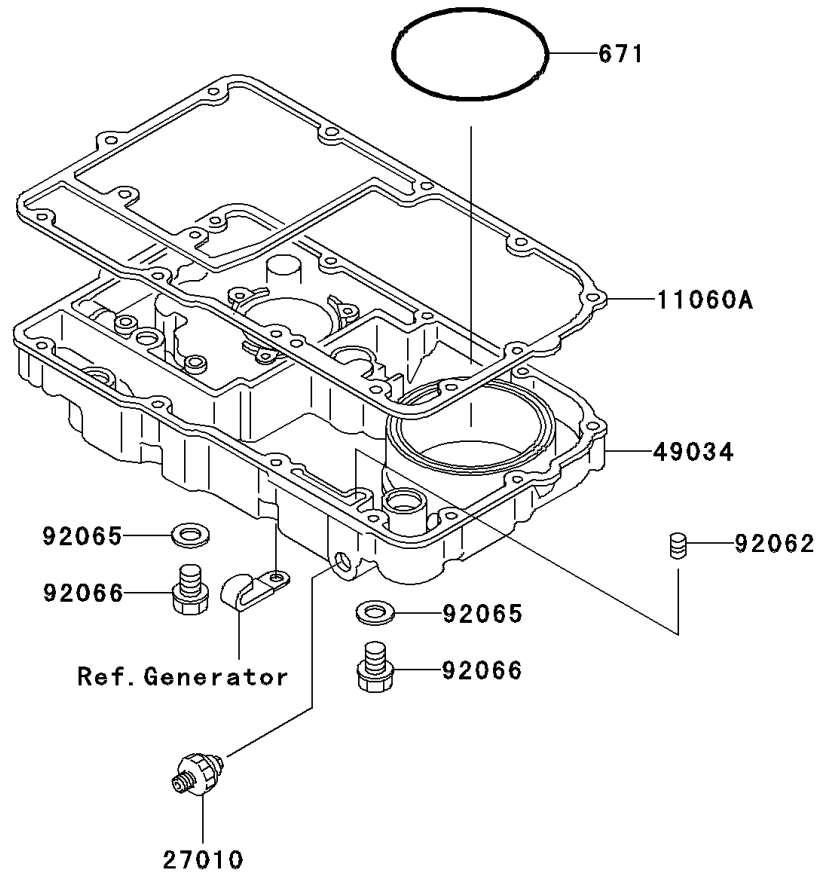

2002 Voyager XII

PARTS DIAGRAM

Breather Cover/Oil Pan

E1432

2002 Voyager XII

PARTS LIST

Breather Cover/Oil Pan

ITEM NAME

PART NUMBER

QUANTITY
