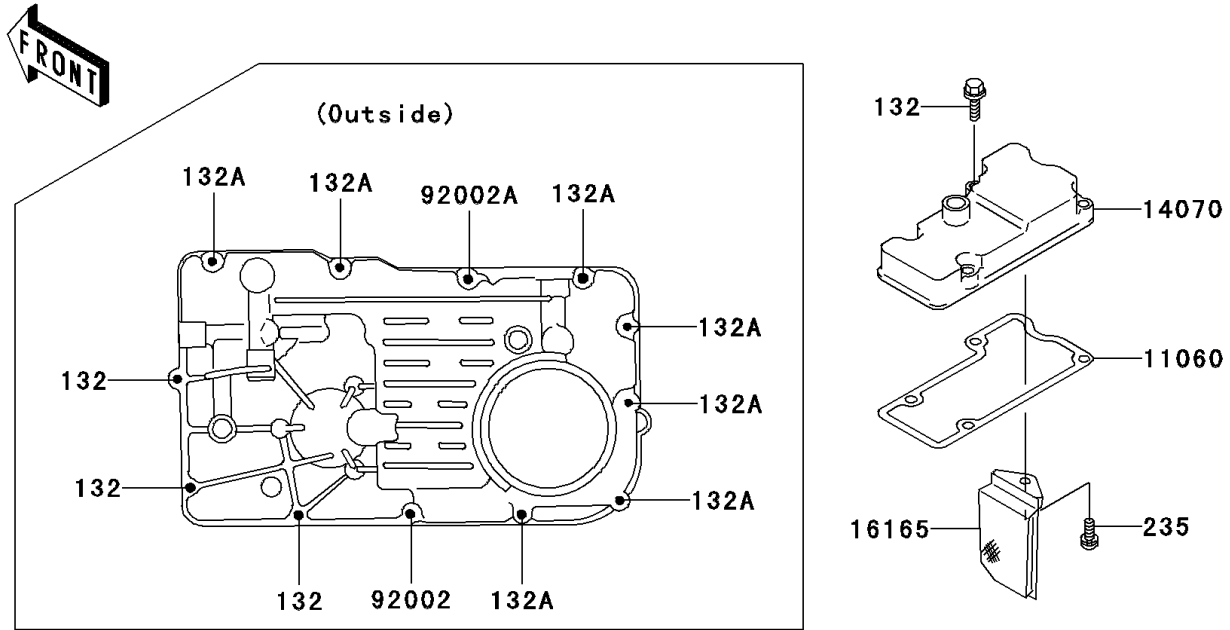

2002 Voyager XII

PARTS DIAGRAM

Breather Cover/Oil Pan

E1432

2002 Voyager XII

PARTS LIST

Breather Cover/Oil Pan

ITEM NAME

PART NUMBER

QUANTITY
