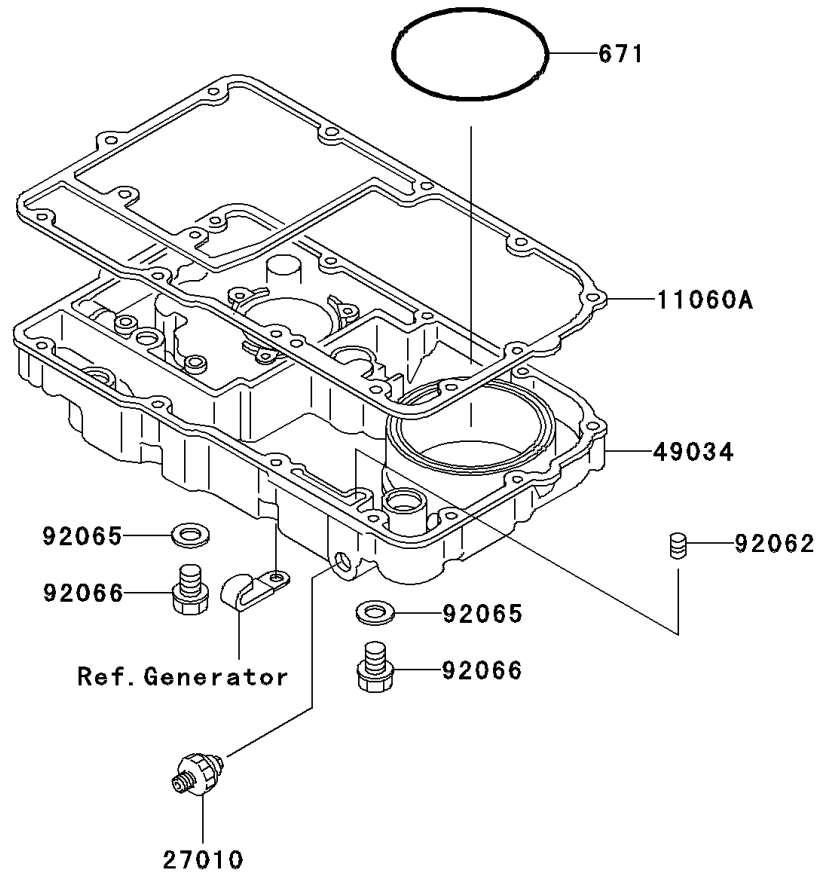

2001 Voyager XII

PARTS DIAGRAM

Breather Cover/Oil Pan

E1432

2001 Voyager XII

PARTS LIST

Breather Cover/Oil Pan

ITEM NAME

PART NUMBER

QUANTITY
