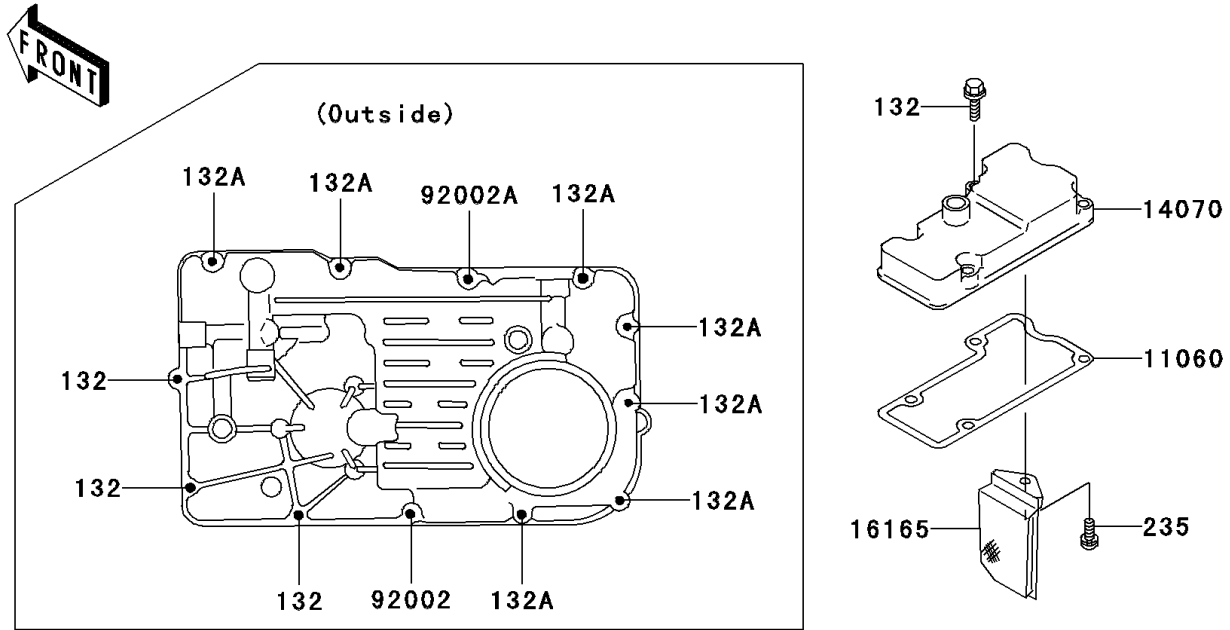

2001 Voyager XII

PARTS DIAGRAM

Breather Cover/Oil Pan

E1432

2001 Voyager XII

PARTS LIST

Breather Cover/Oil Pan

ITEM NAME

PART NUMBER

QUANTITY
