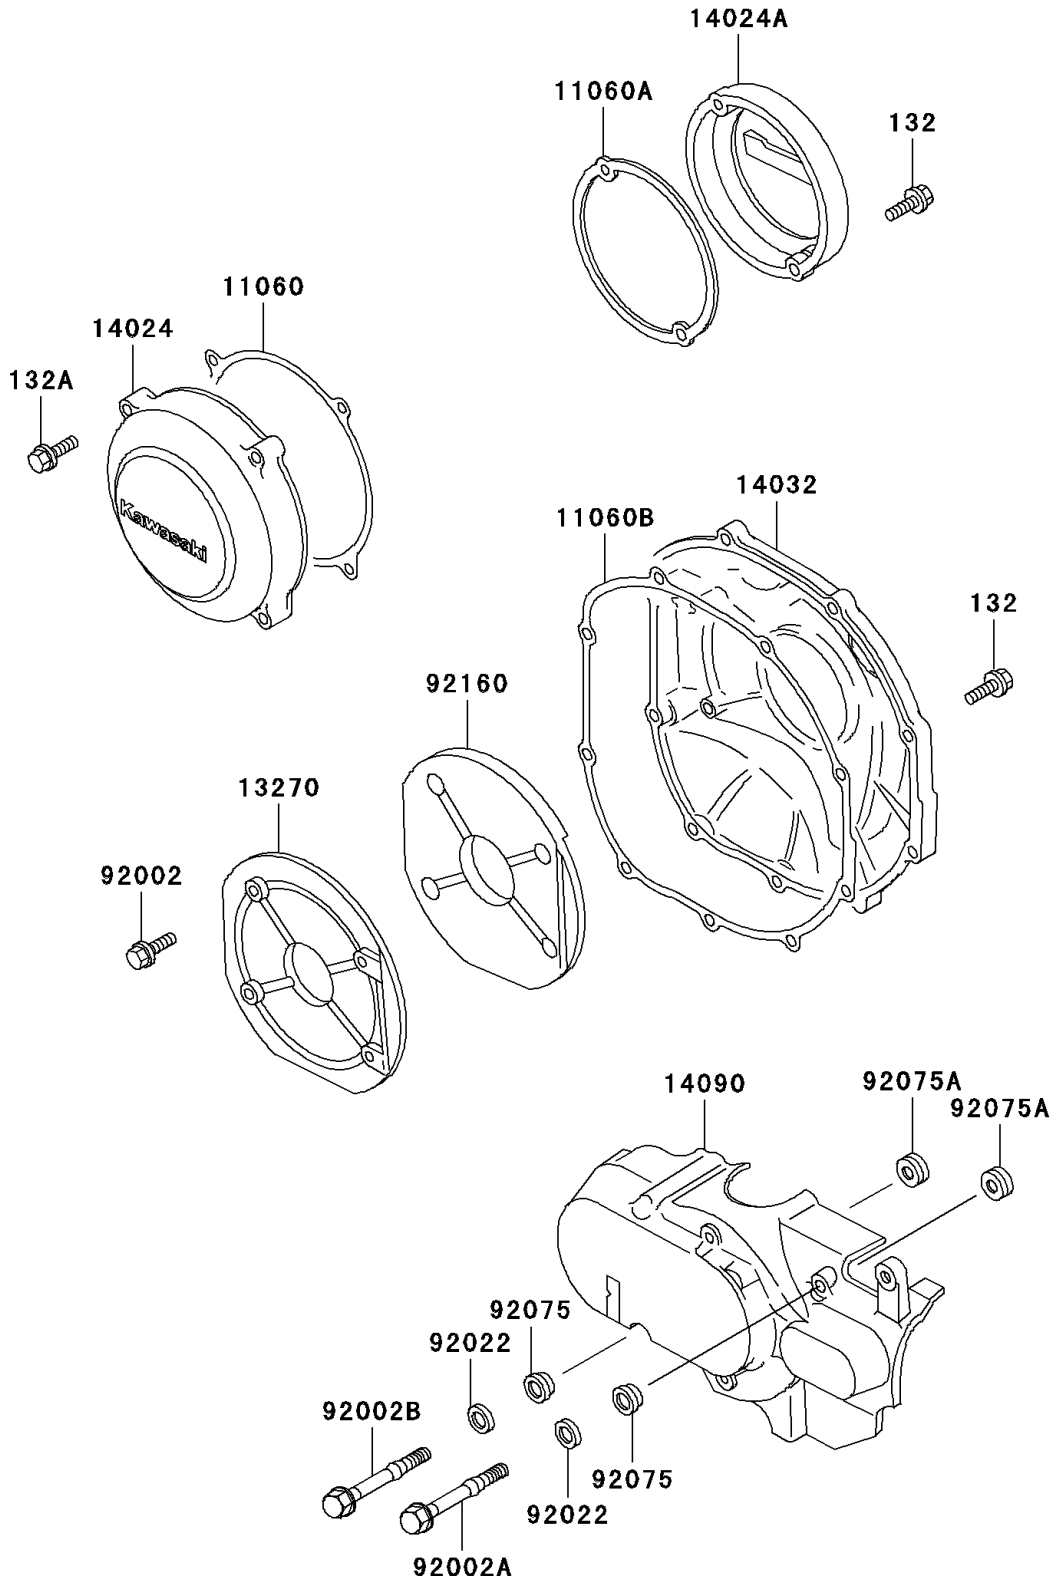

2002 Voyager XII

PARTS DIAGRAM

Engine Cover(s)

E1431

2002 Voyager XII

PARTS LIST

Engine Cover(s)

ITEM NAME

PART NUMBER

QUANTITY
