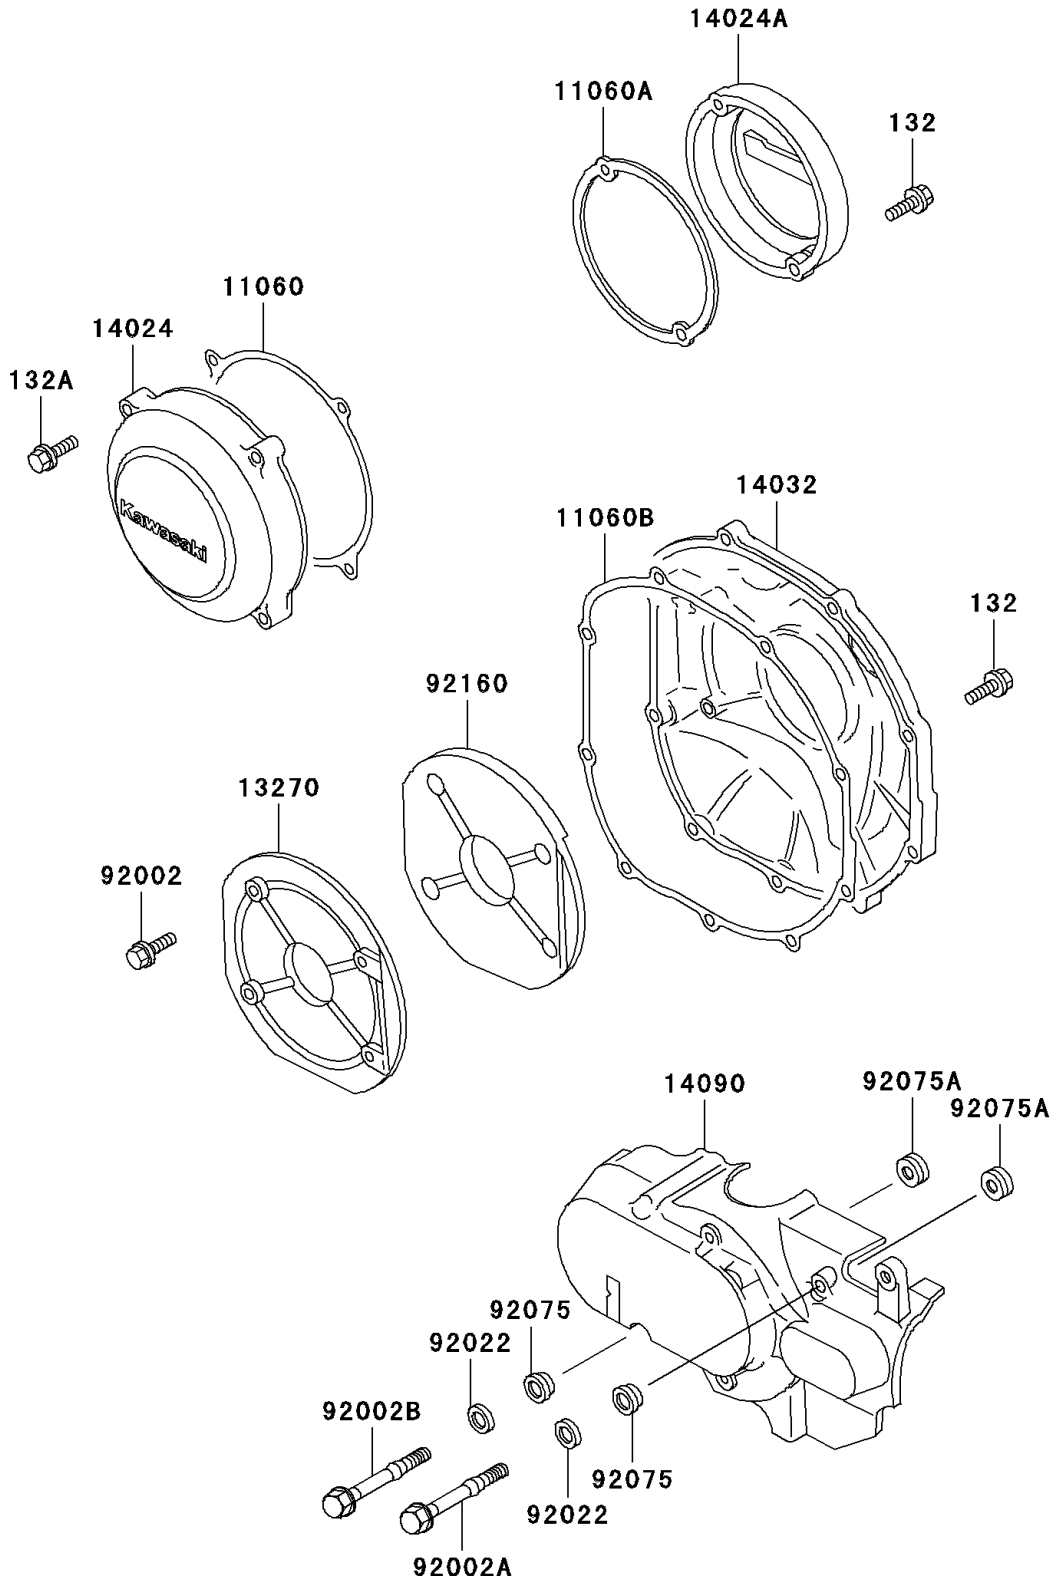

2001 Voyager XII

PARTS DIAGRAM

Engine Cover(s)

E1431

2001 Voyager XII

PARTS LIST

Engine Cover(s)

Kawasaki

Let the Good Times Roll®

ITEM NAME

PART NUMBER

QUANTITY
