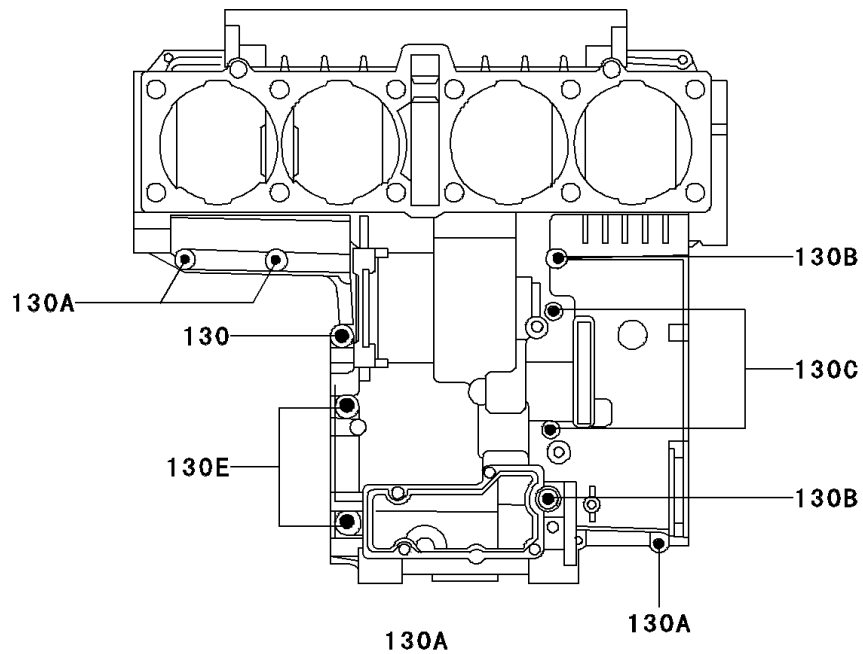

2002 Voyager XII

PARTS DIAGRAM

Crankcase Bolt Pattern

E1412

Upper Case (Outside)

Lower Case (Outside)

2002 Voyager XII

PARTS LIST

Crankcase Bolt Pattern

ITEM NAME

PART NUMBER

QUANTITY
