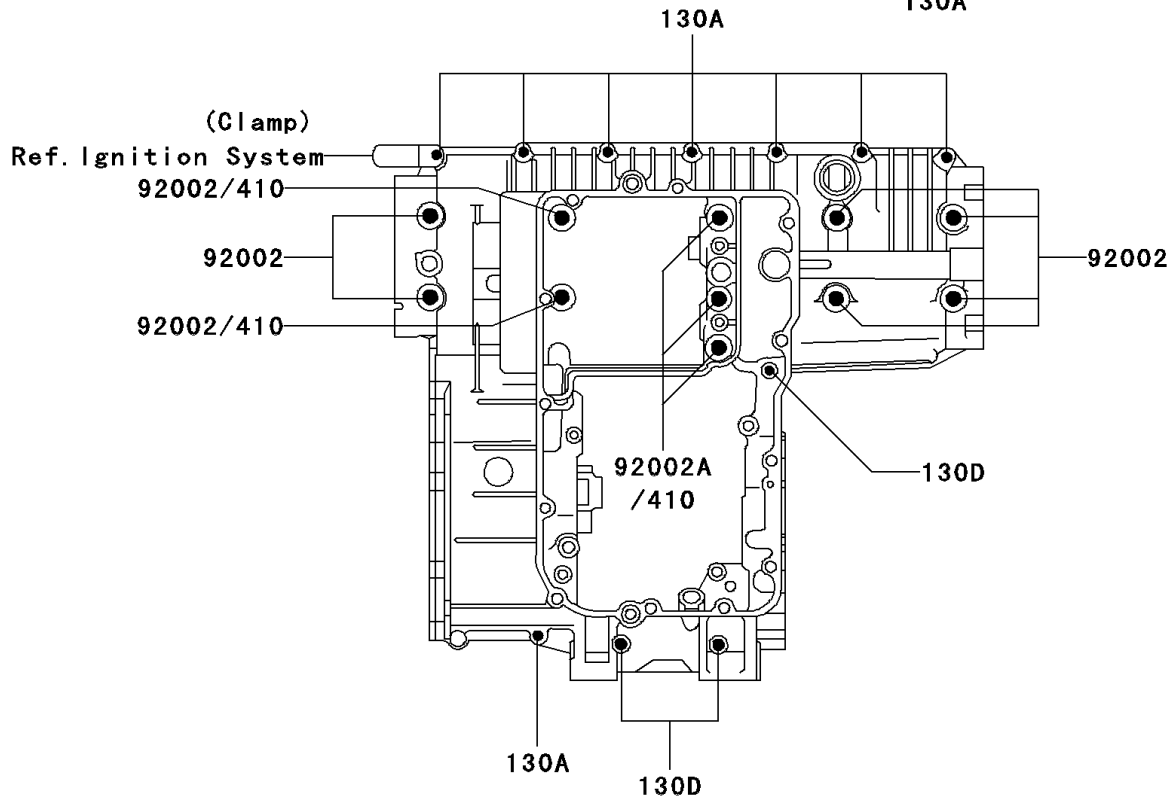

2002 Voyager XII

PARTS DIAGRAM

Crankcase Bolt Pattern

E1412

Upper Case (Outside)

Lower Case (Outside)

2002 Voyager XII

PARTS LIST

Crankcase Bolt Pattern

ITEM NAME

PART NUMBER

QUANTITY
