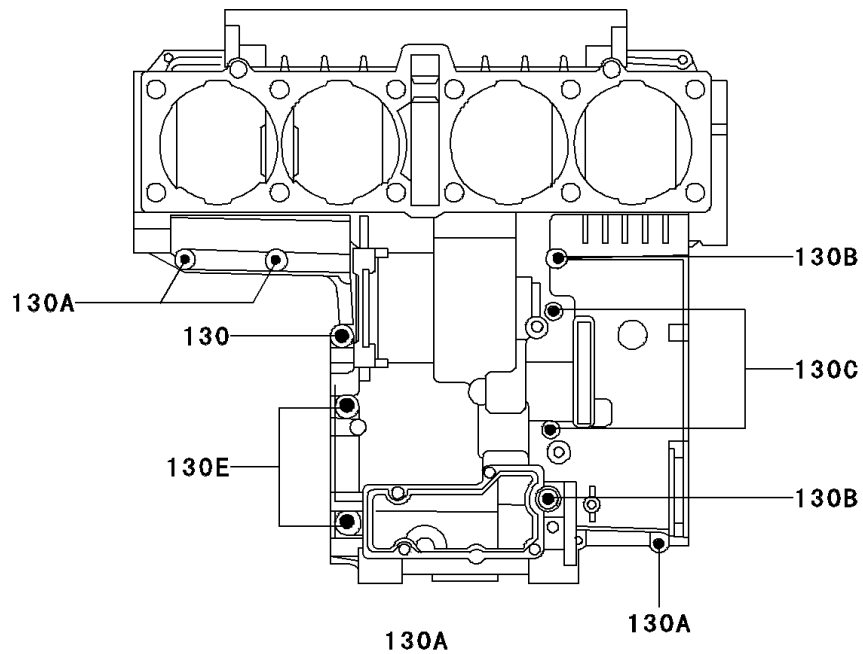

2001 Voyager XII

PARTS DIAGRAM

Crankcase Bolt Pattern

E1412

Upper Case (Outside)

Lower Case (Outside)

2001 Voyager XII

PARTS LIST

Crankcase Bolt Pattern

ITEM NAME

PART NUMBER

QUANTITY
