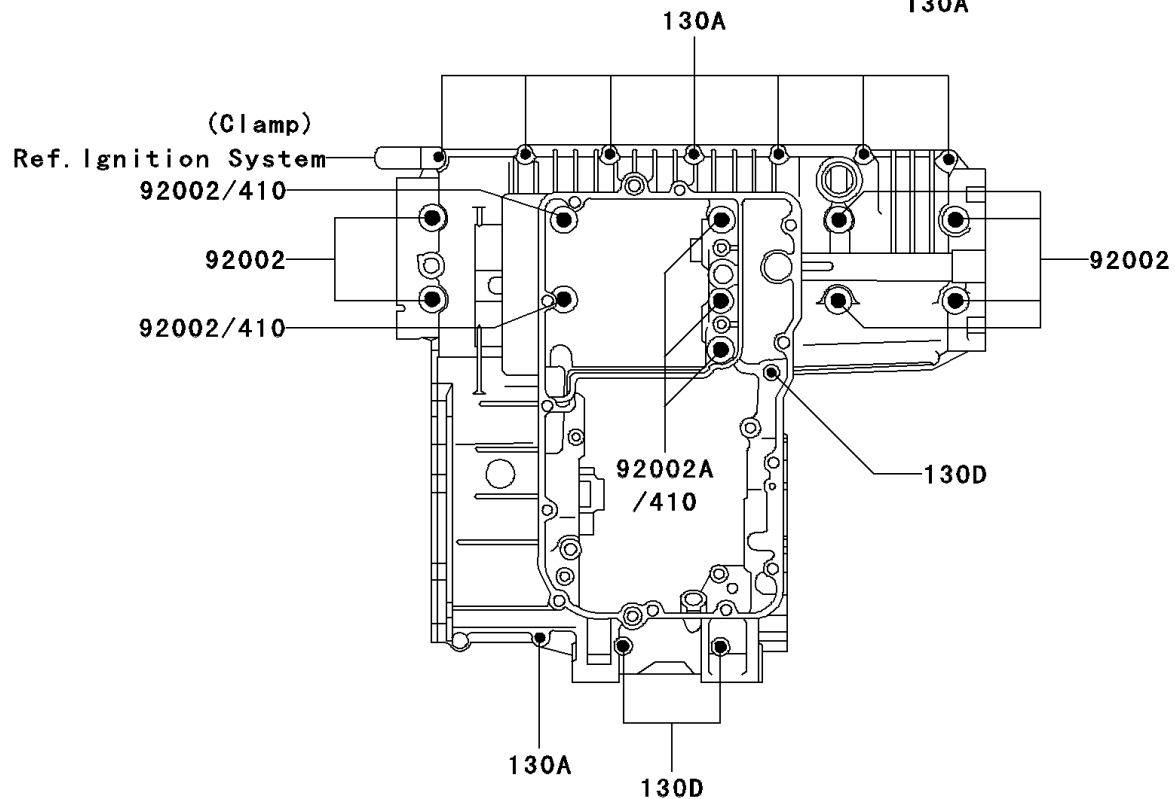

2001 Voyager XII

PARTS DIAGRAM

Crankcase Bolt Pattern

E1412

Upper Case (Outside)

Lower Case (Outside)

2001 Voyager XII

PARTS LIST

Crankcase Bolt Pattern

ITEM NAME

PART NUMBER

QUANTITY
