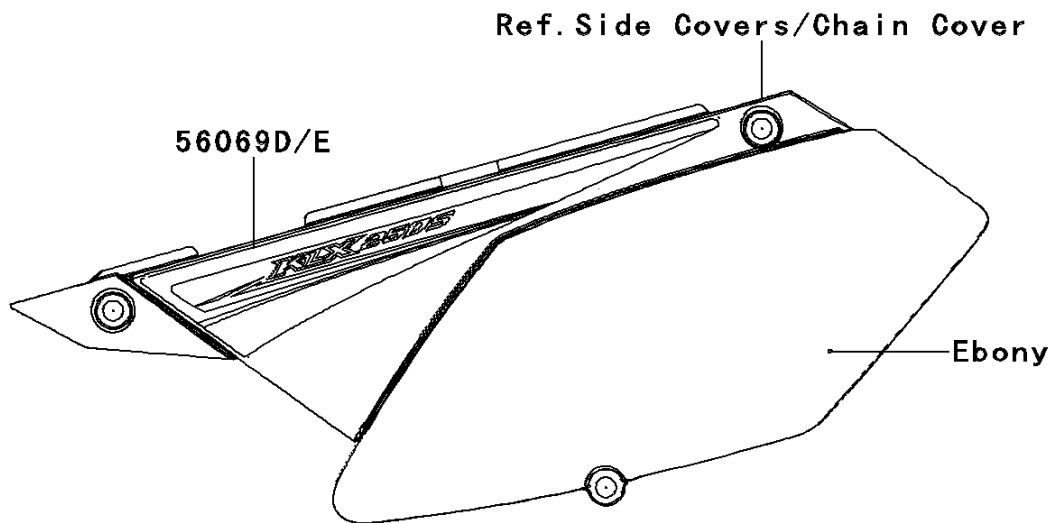

2011 KLX250S (Canada Only)

PARTS DIAGRAM Decals(White)(TBF)

F2861D

2011 KLX250S (Canada Only)

PARTS LIST

Decals(White)(TBF)

ITEM NAME	PART NUMBER	QUANTITY
-----------	-------------	----------
