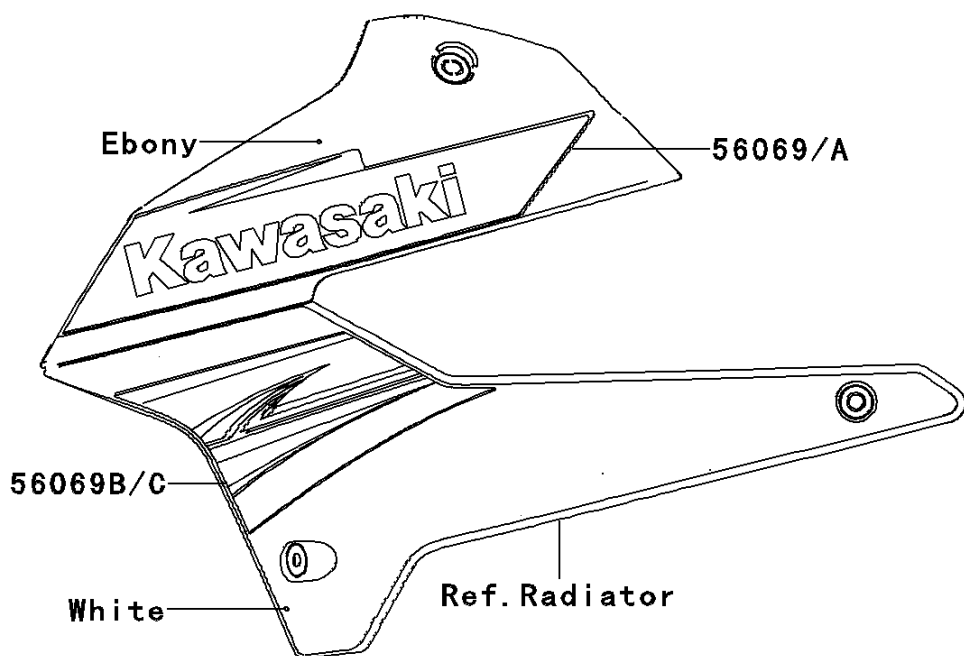

2011 KLX250S (Canada Only)

PARTS DIAGRAM Decals(White)(TBF)

F2861D

2011 KLX250S (Canada Only)

PARTS LIST

Decals(White)(TBF)

ITEM NAME	PART NUMBER	QUANTITY
-----------	-------------	----------
