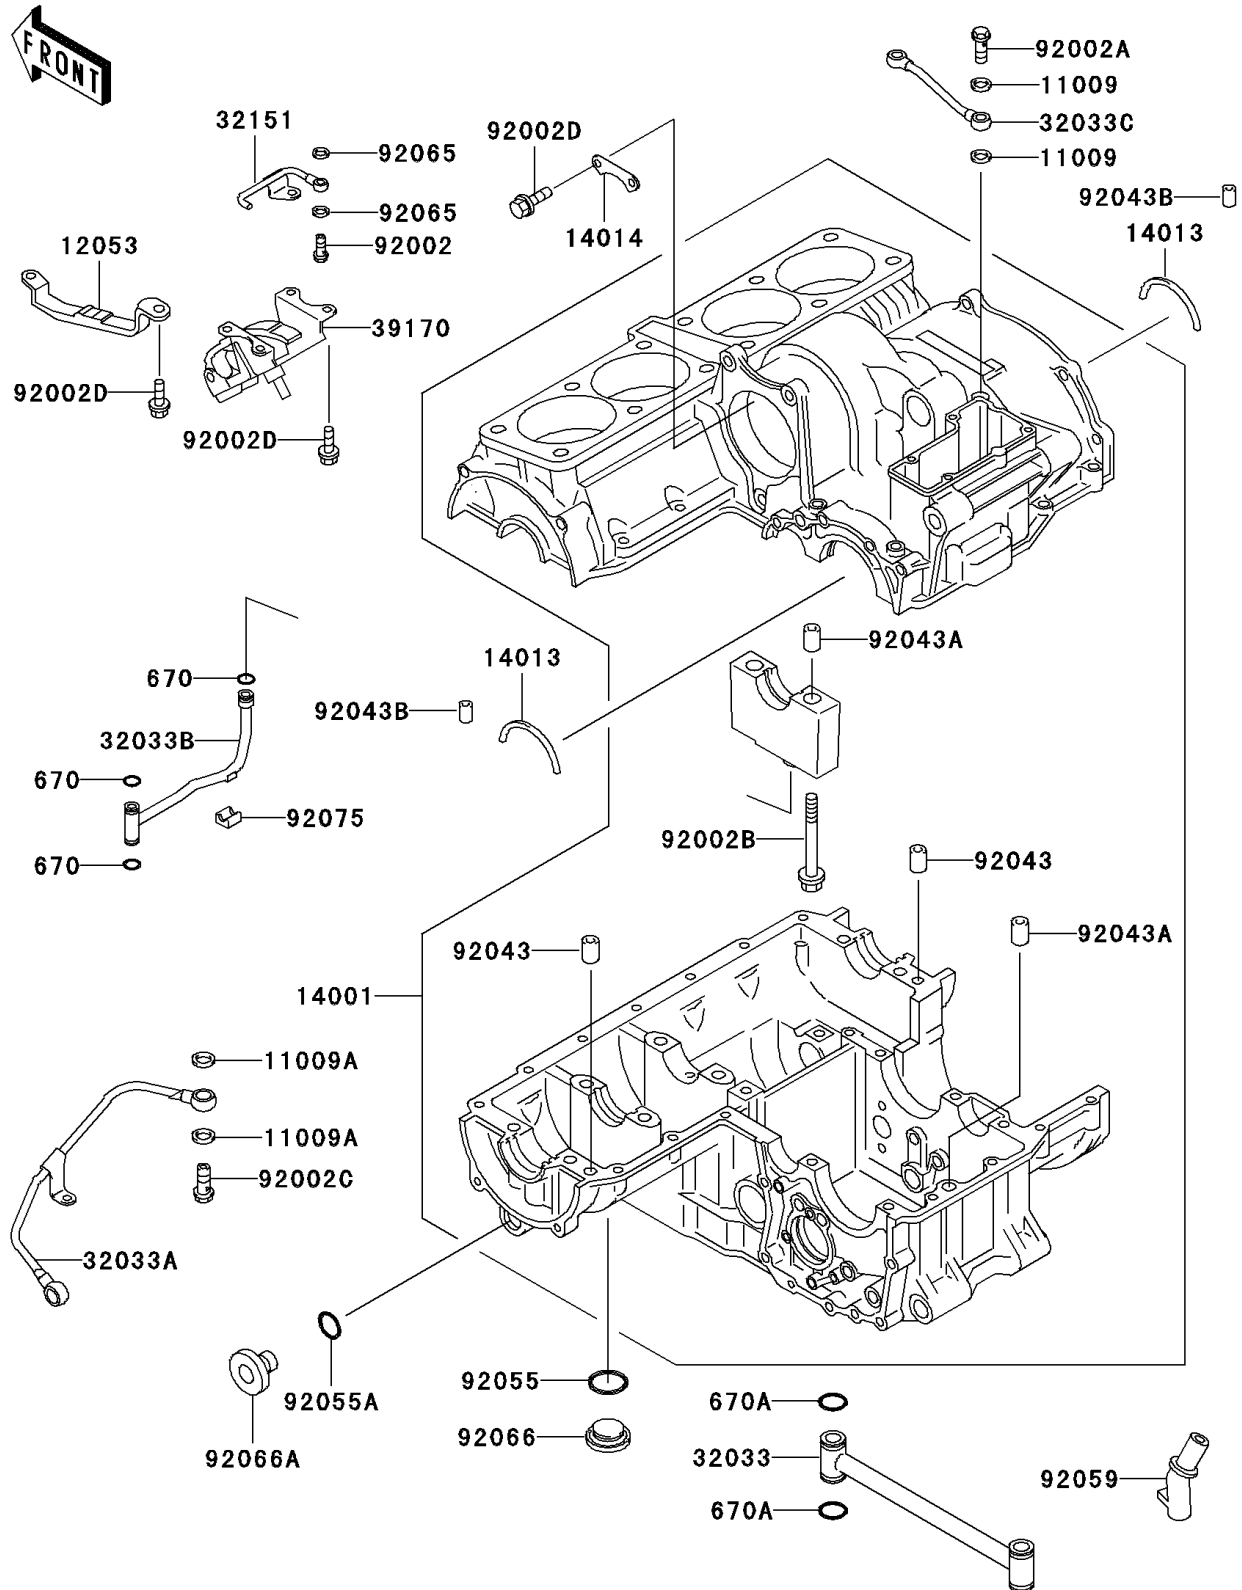

2002 Voyager XII

PARTS DIAGRAM

Crankcase

Kawasaki

Let the Good Times Roll®

E1411

2002 Voyager XII

PARTS LIST

Crankcase

ITEM NAME

PART NUMBER

QUANTITY
