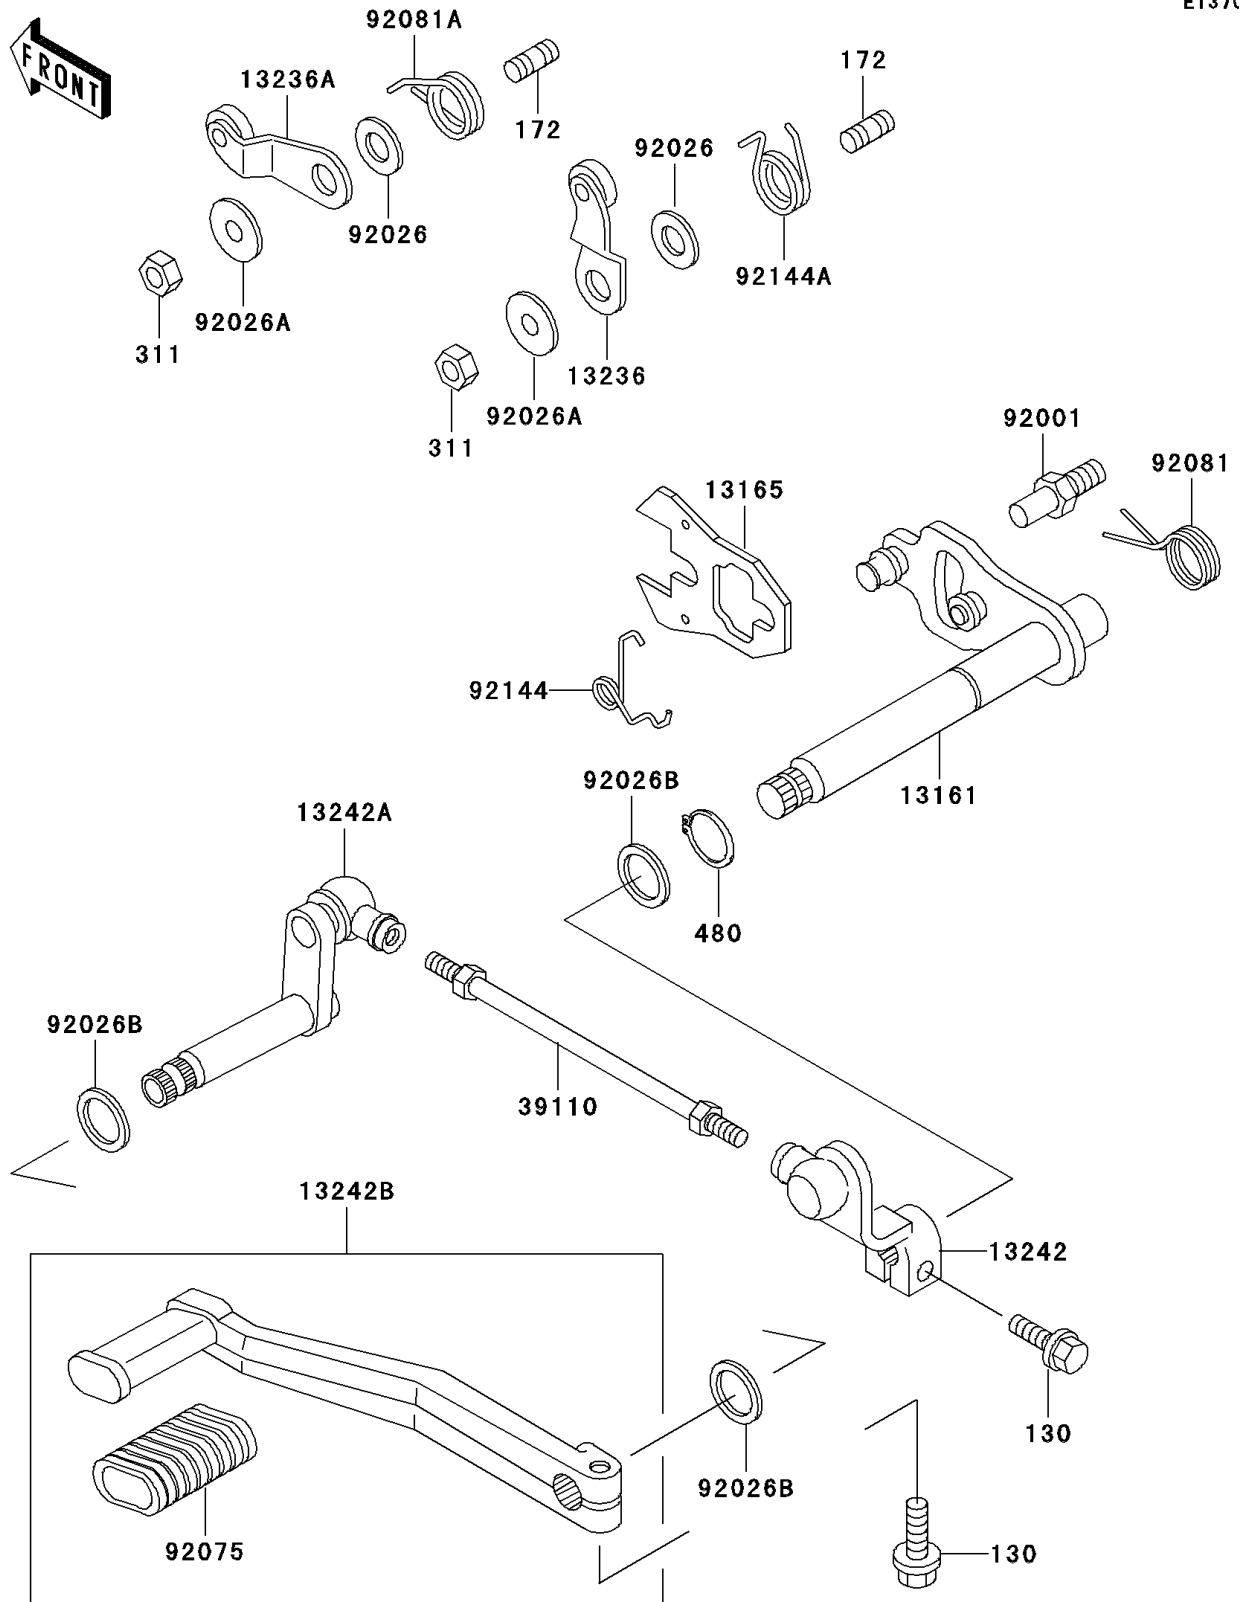

2002 Voyager XII

PARTS DIAGRAM

Gear Change Mechanism

E1370

2002 Voyager XII

PARTS LIST

Gear Change Mechanism

ITEM NAME

PART NUMBER

QUANTITY
