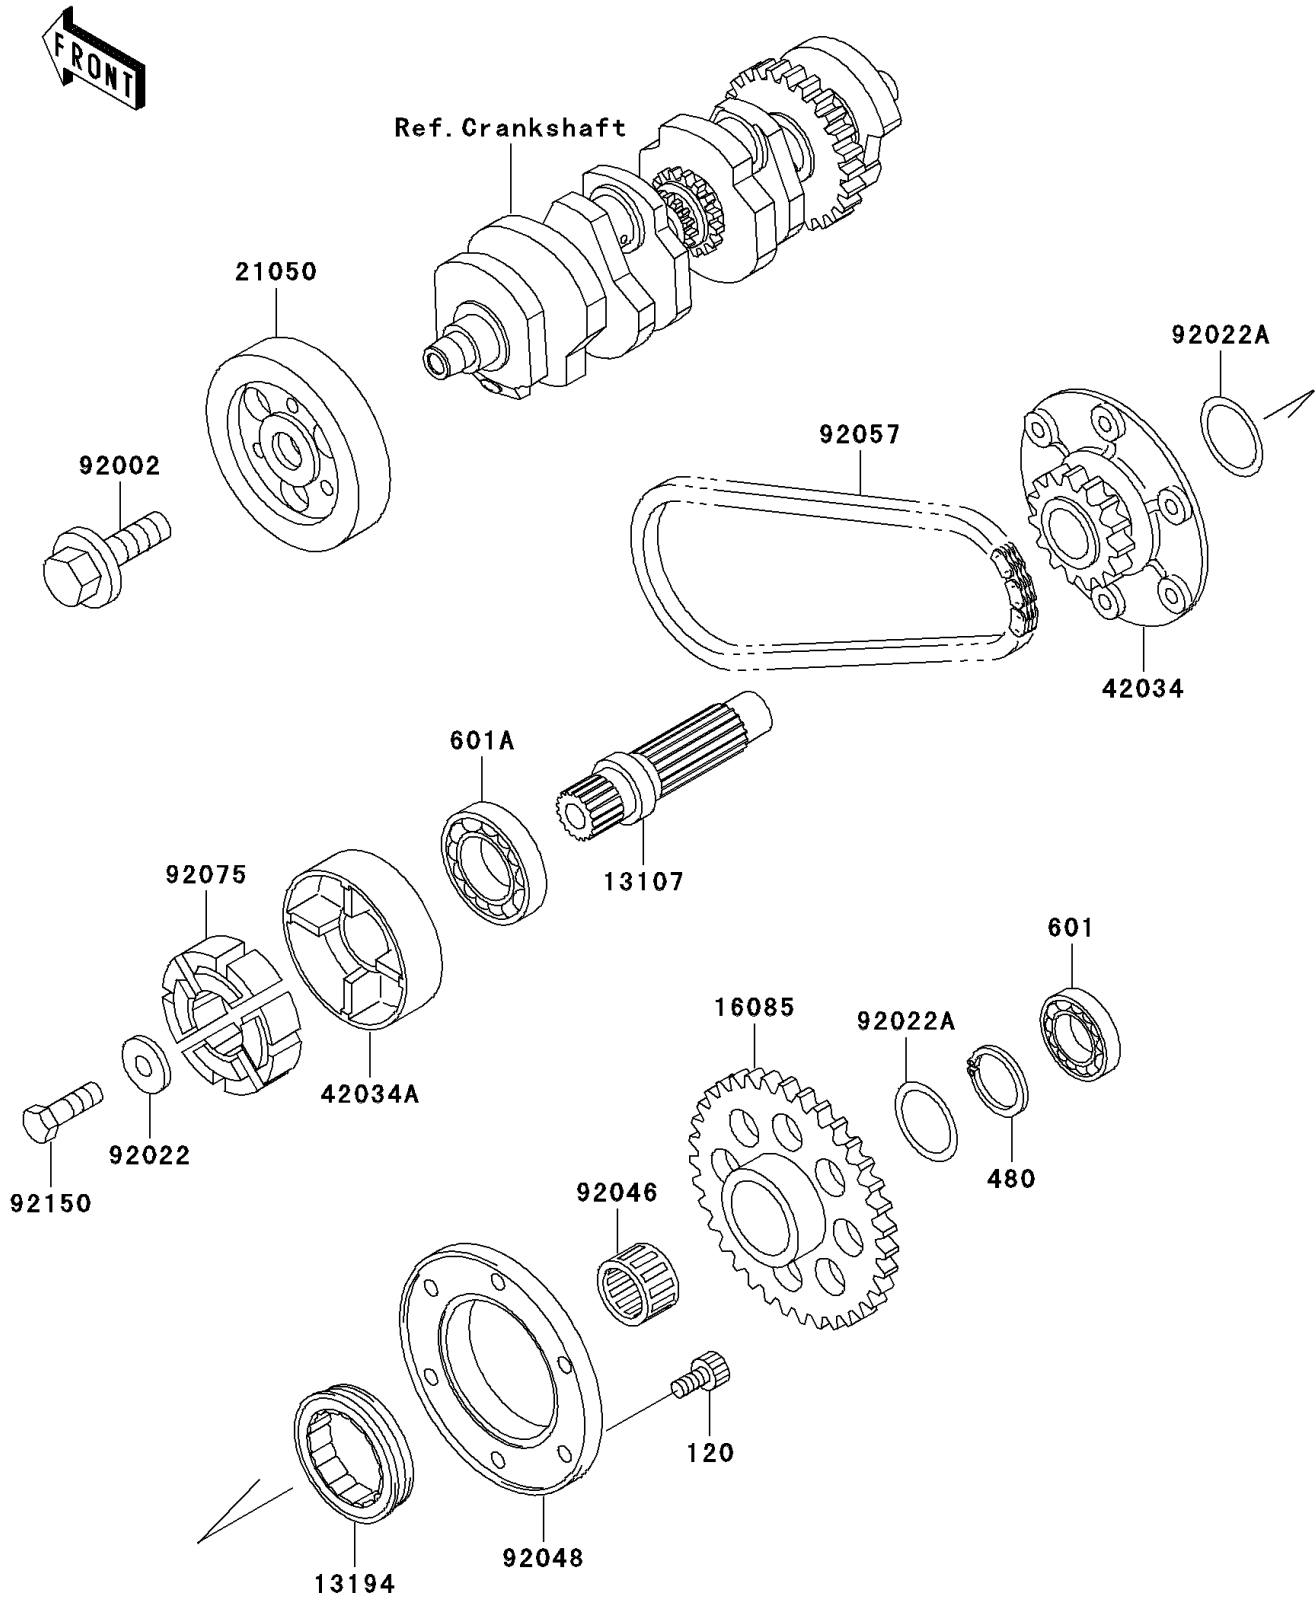

2001 Voyager XII

PARTS DIAGRAM

Secondary Shaft

E1322