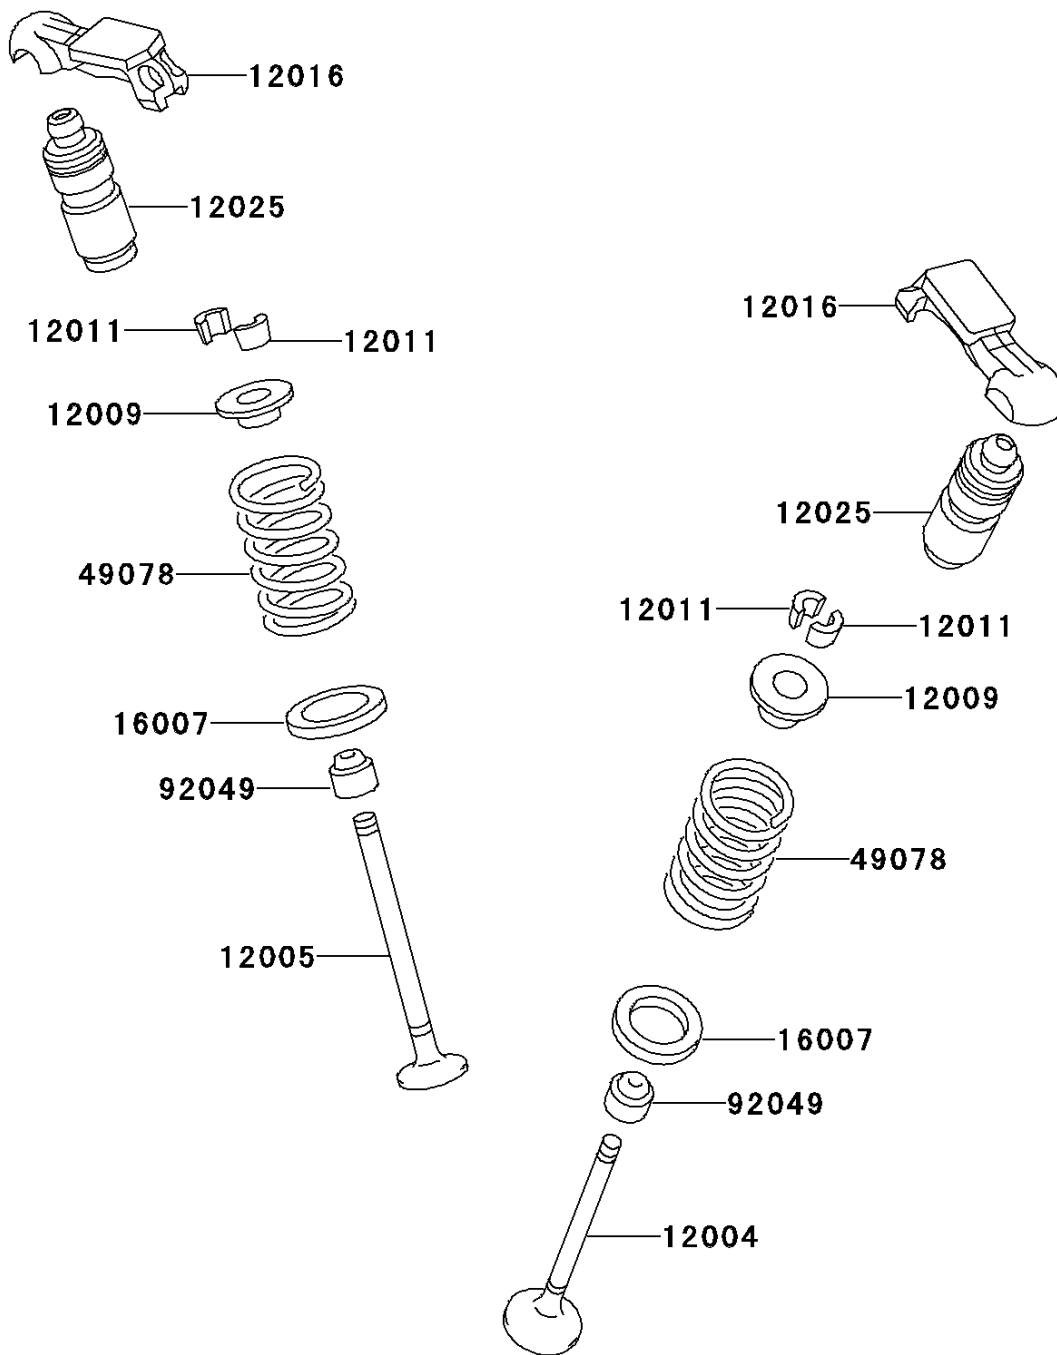

2001 Voyager XII

PARTS DIAGRAM

Valve(s)

Kawasaki

Let the Good Times Roll®

E1210

2001 Voyager XII

PARTS LIST

Valve(s)

ITEM NAME

PART NUMBER

QUANTITY
