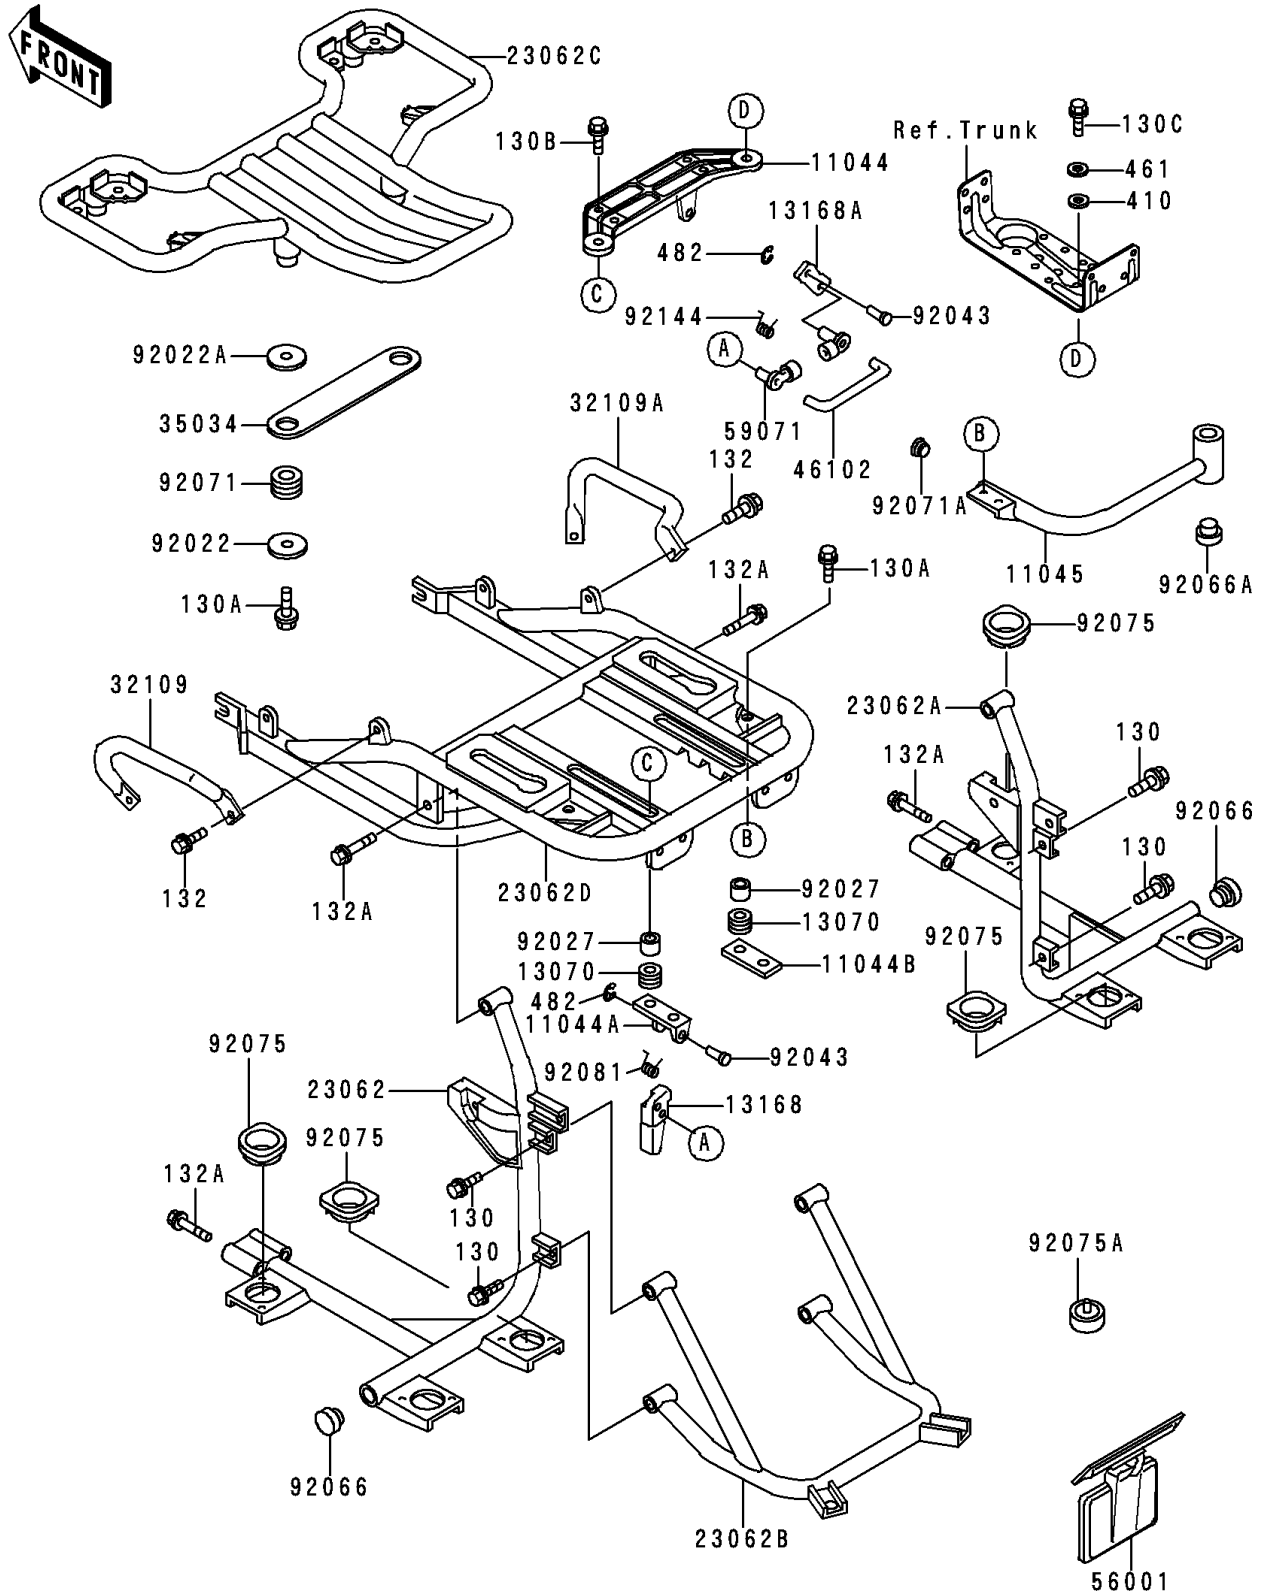

1996 Voyager XII

PARTS DIAGRAM

Accessory(Trunk Bracket)

F2910

1996 Voyager XII

PARTS LIST

Accessory(Trunk Bracket)

Kawasaki

Let the Good Times Roll®

ITEM NAME

PART NUMBER

QUANTITY
