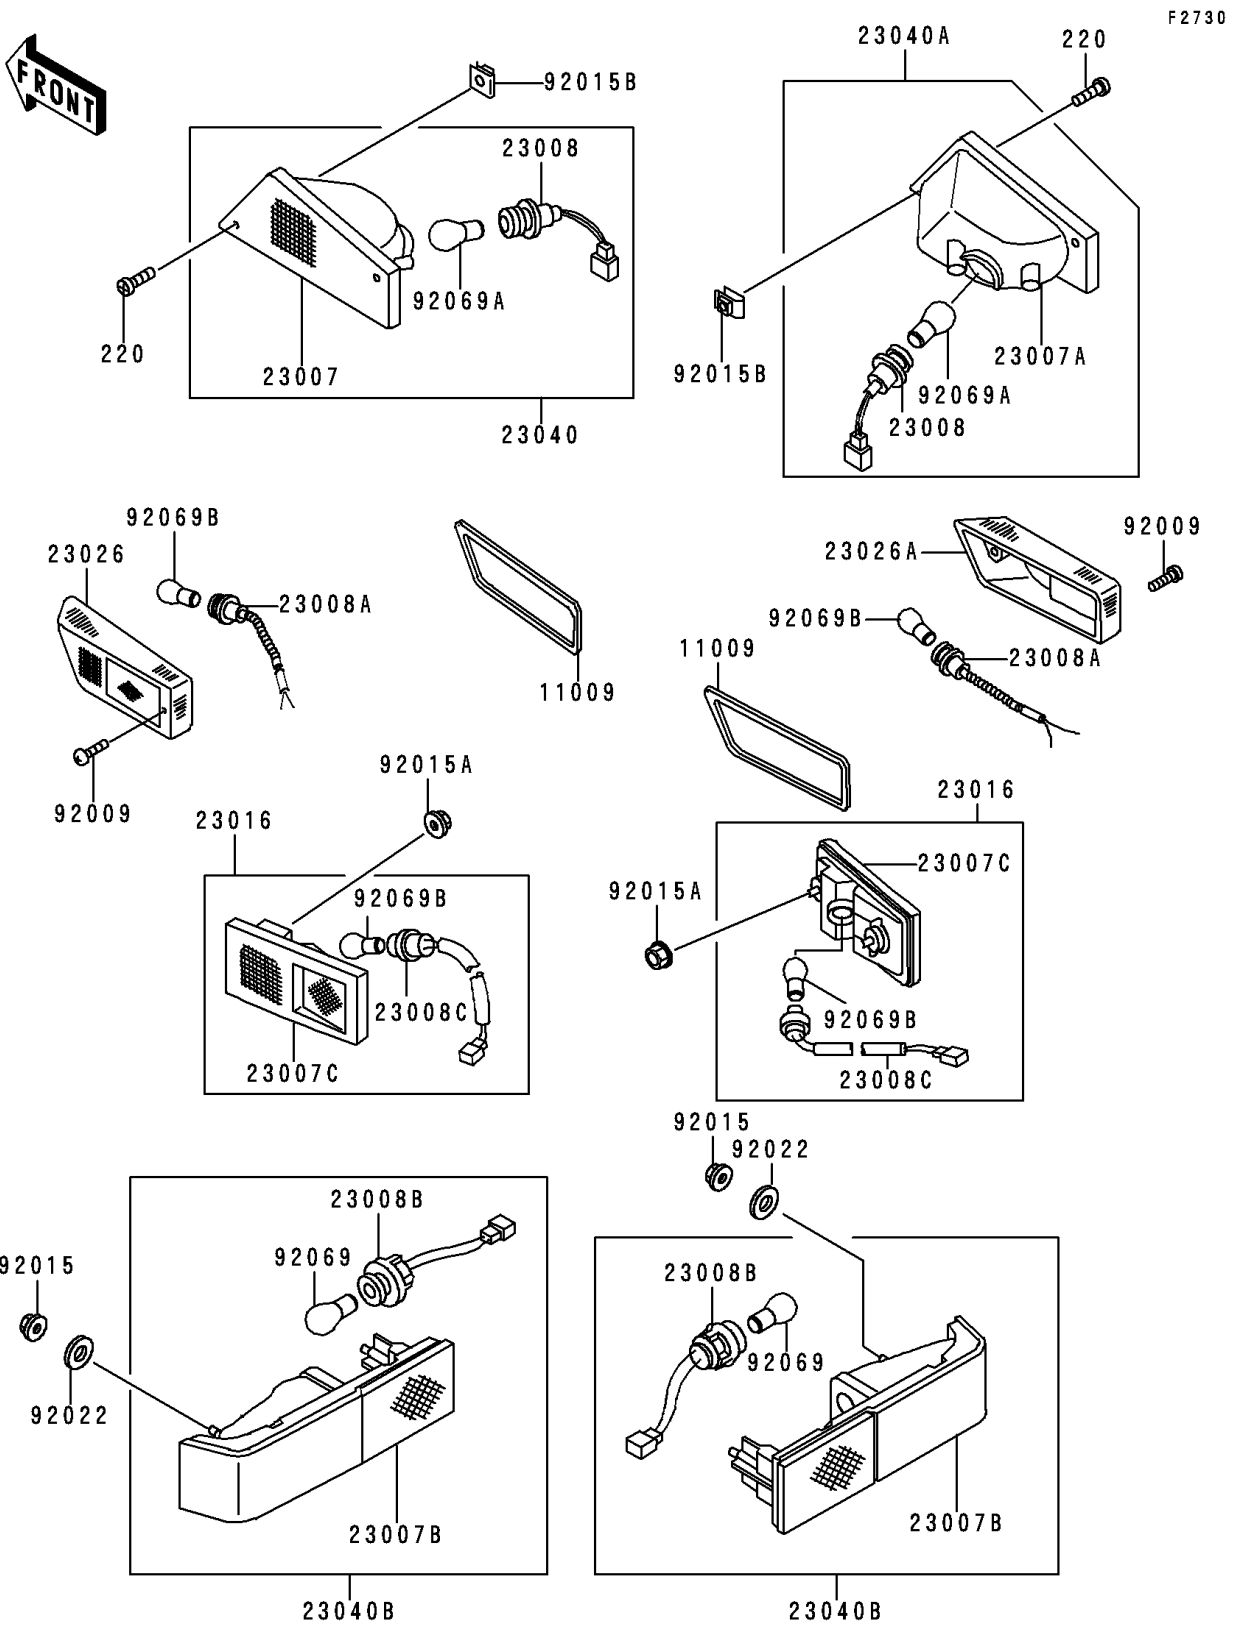

1996 Voyager XII

PARTS DIAGRAM

Turn Signals

1996 Voyager XII

PARTS LIST

Turn Signals

ITEM NAME

PART NUMBER

QUANTITY
