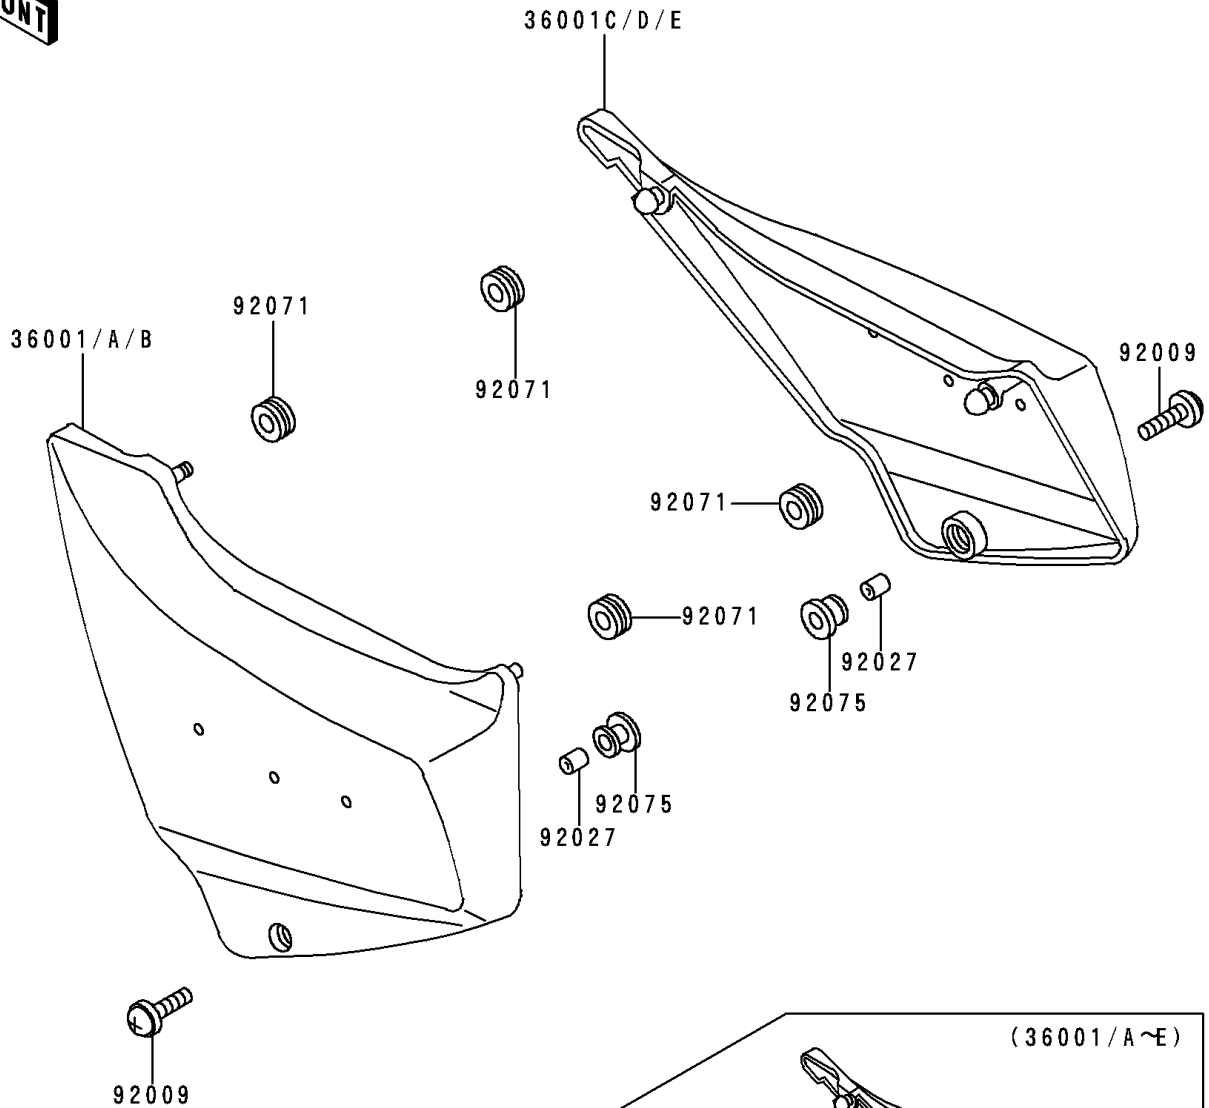

2000 Voyager XII

PARTS DIAGRAM

Side Covers

F2611

2000 Voyager XII

PARTS LIST

Side Covers

ITEM NAME	PART NUMBER	QUANTITY
COVER-SIDE,LH,P.C.GRAY (Ref # 36001A)	36001-1322-VK	1
COVER-SIDE,RH,P.C.GRAY (Ref # 36001D)	36001-1323-VK	1
SCREW,6X18 (Ref # 92009)	92009-1663	2
COLLAR,6.8X10X12 (Ref # 92027)	92027-162	2
GROMMET (Ref # 92071)	92071-056	4
DAMPER,MALE (Ref # 92075)	92075-174	2