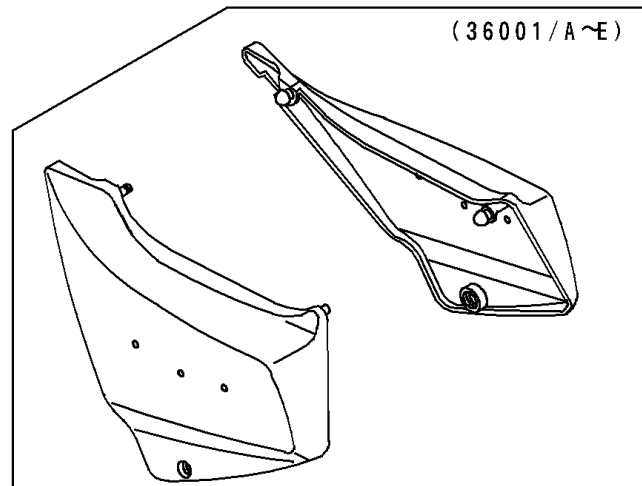

2000 Voyager XII

PARTS DIAGRAM

Side Covers

F2611

2000 Voyager XII

PARTS LIST

Side Covers

ITEM NAME	PART NUMBER	QUANTITY
COVER-SIDE,LH,P.C.GRAY (Ref # 36001A)	36001-1322-VK	1
COVER-SIDE,RH,P.C.GRAY (Ref # 36001D)	36001-1323-VK	1
SCREW,6X18 (Ref # 92009)	92009-1663	2
COLLAR,6.8X10X12 (Ref # 92027)	92027-162	2
GROMMET (Ref # 92071)	92071-056	4
DAMPER,MALE (Ref # 92075)	92075-174	2