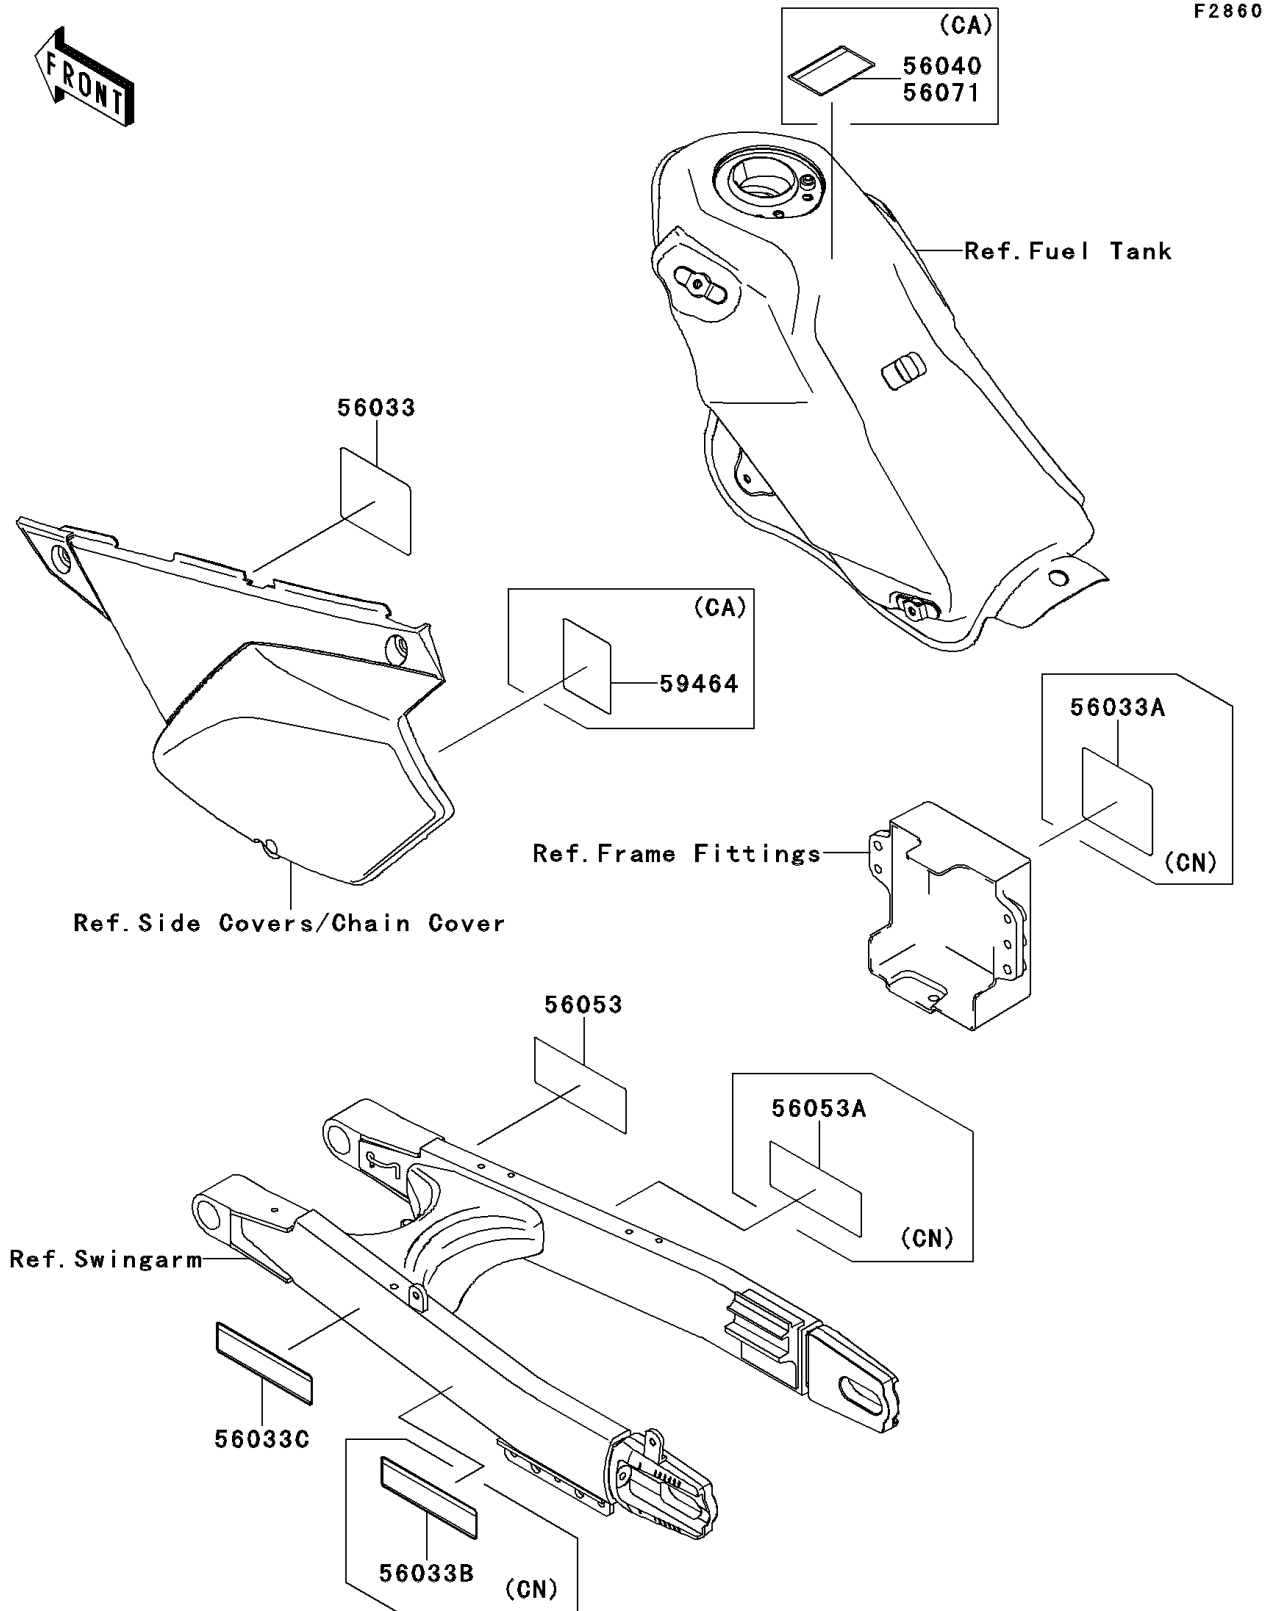

2011 KLX250S (Canada Only)

PARTS DIAGRAM

Labels

2011 KLX250S (Canada Only)

PARTS LIST

Labels

ITEM NAME

PART NUMBER

QUANTITY
