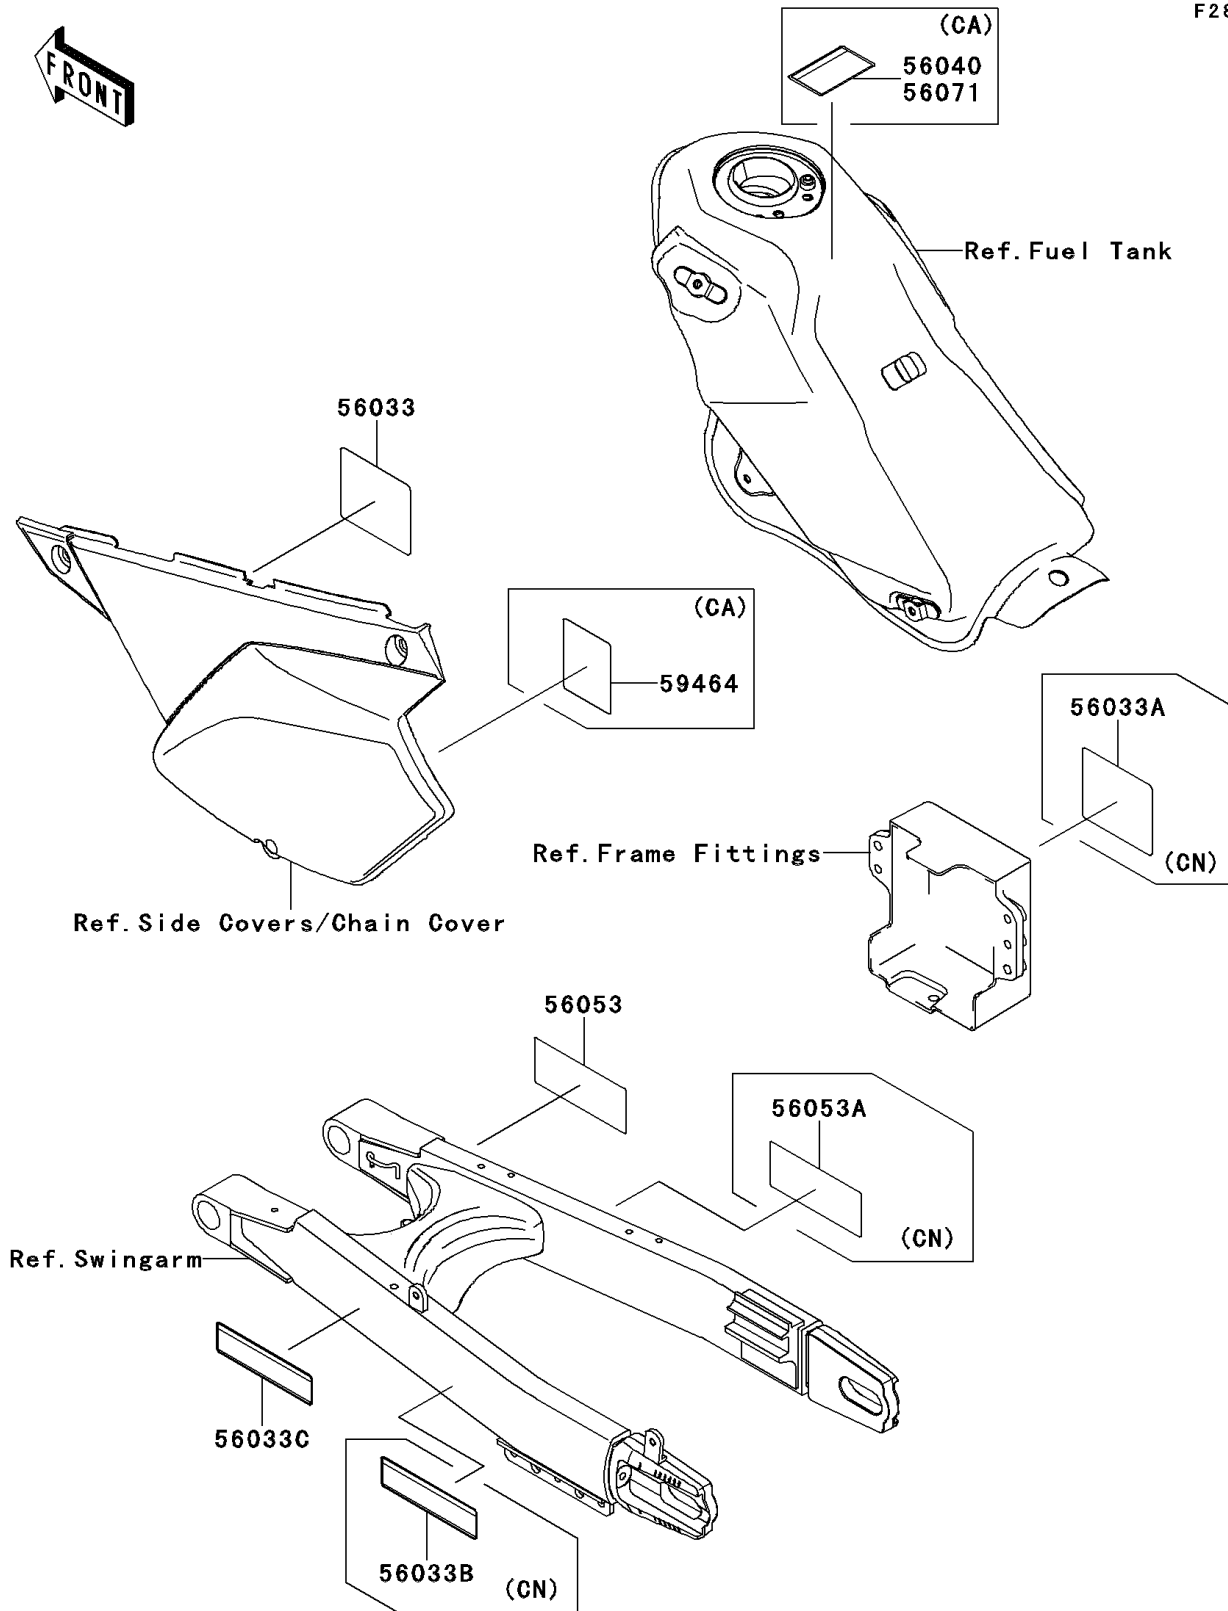

2012 KLX[®]250S

PARTS DIAGRAM

Labels

F2860

2012 KLX[®] 250S

PARTS LIST

Labels

ITEM NAME	PART NUMBER	QUANTITY
LABEL-MANUAL,DAILY SAFETY (Ref # 56033)	56033-0210	1
LABEL-MANUAL,CHAIN (Ref # 56033C)	56033-0248	1
LABEL-SPECIFICATION,TIRE&LOAD (Ref # 56053)	56053-0298	1
LABEL-MANUAL,DAILY SAFETY (Ref # 56033A)	56033-0211	1
LABEL-MANUAL,CHAIN (Ref # 56033B)	56033-0247	1
LABEL-SPECIFICATION,TIRE&LOAD (Ref # 56053A)	56053-0299	1
LABEL-WARNING,EVAPO (Ref # 56071)	56071-0158	1
LABEL-CERTIFICATION,EVAPO ROUT (Ref # 59464)	59464-0996	1