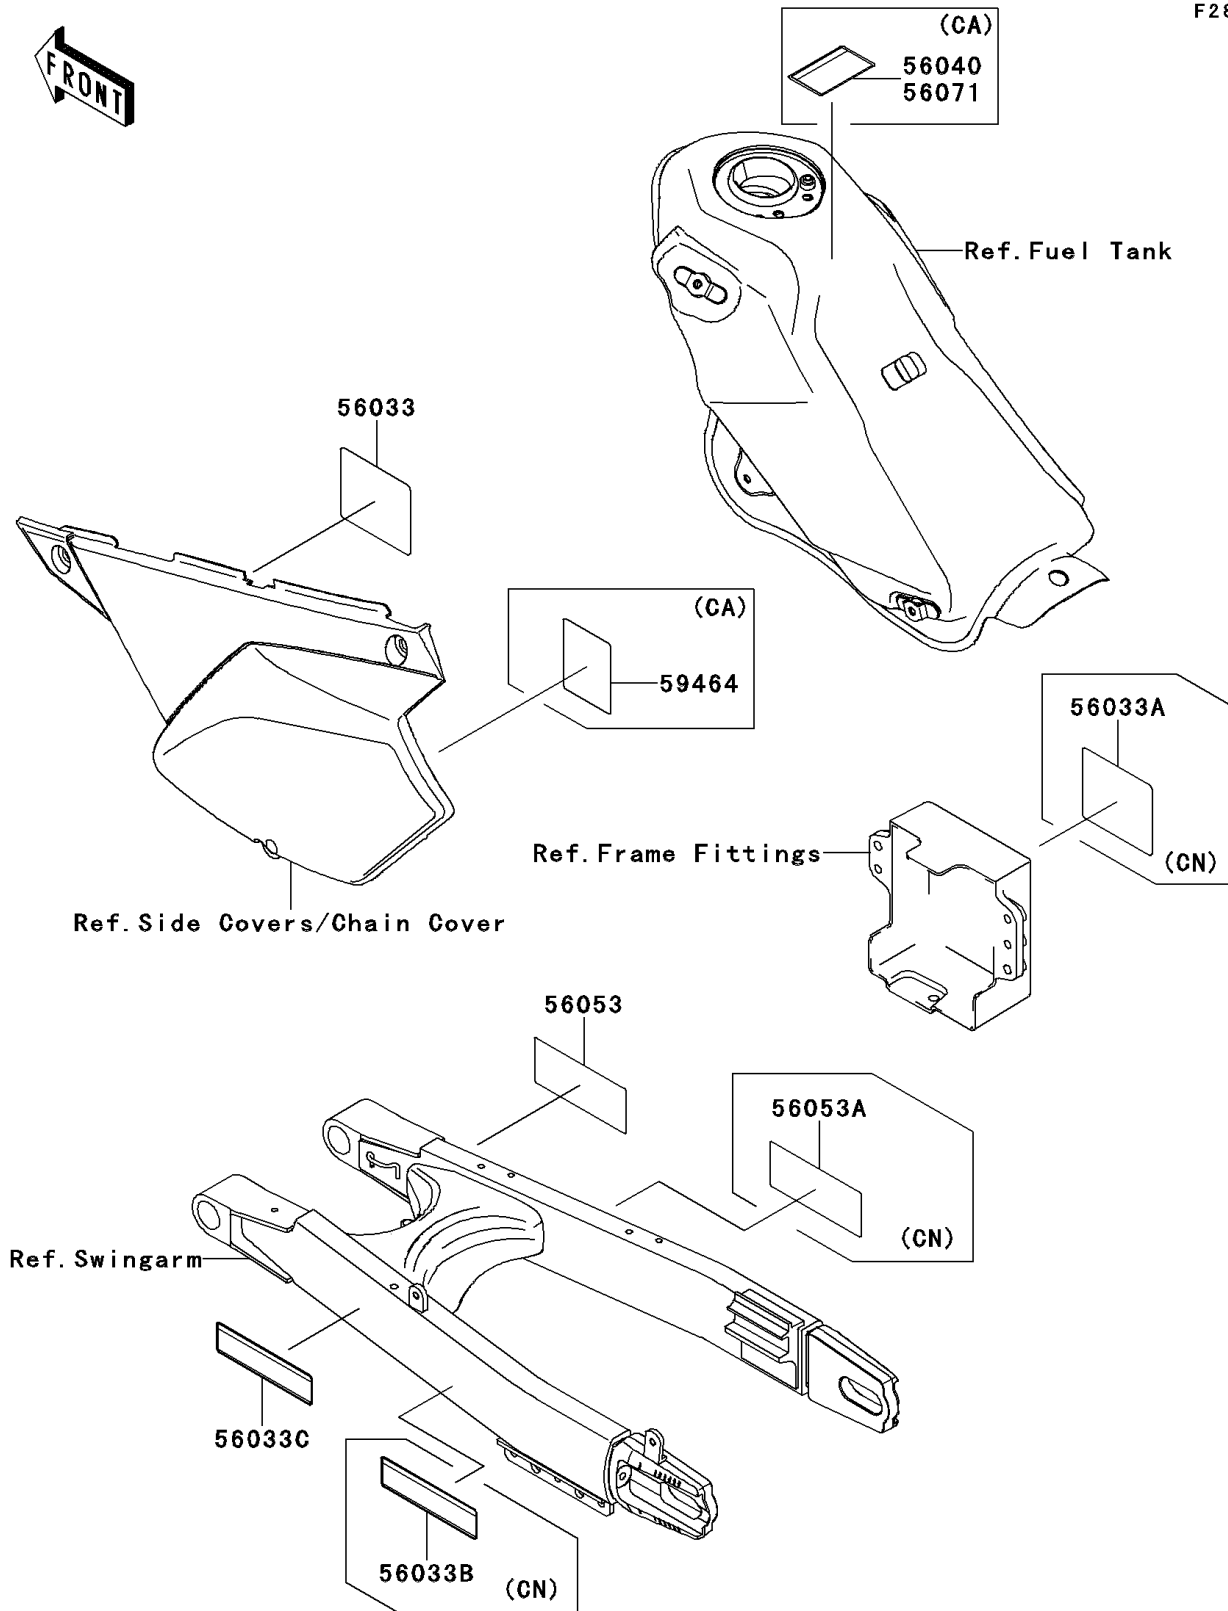

2010 KLX[®] 250S

PARTS DIAGRAM

Labels

F2860

2010 KLX[®] 250S

PARTS LIST

Labels

ITEM NAME

PART NUMBER

QUANTITY
