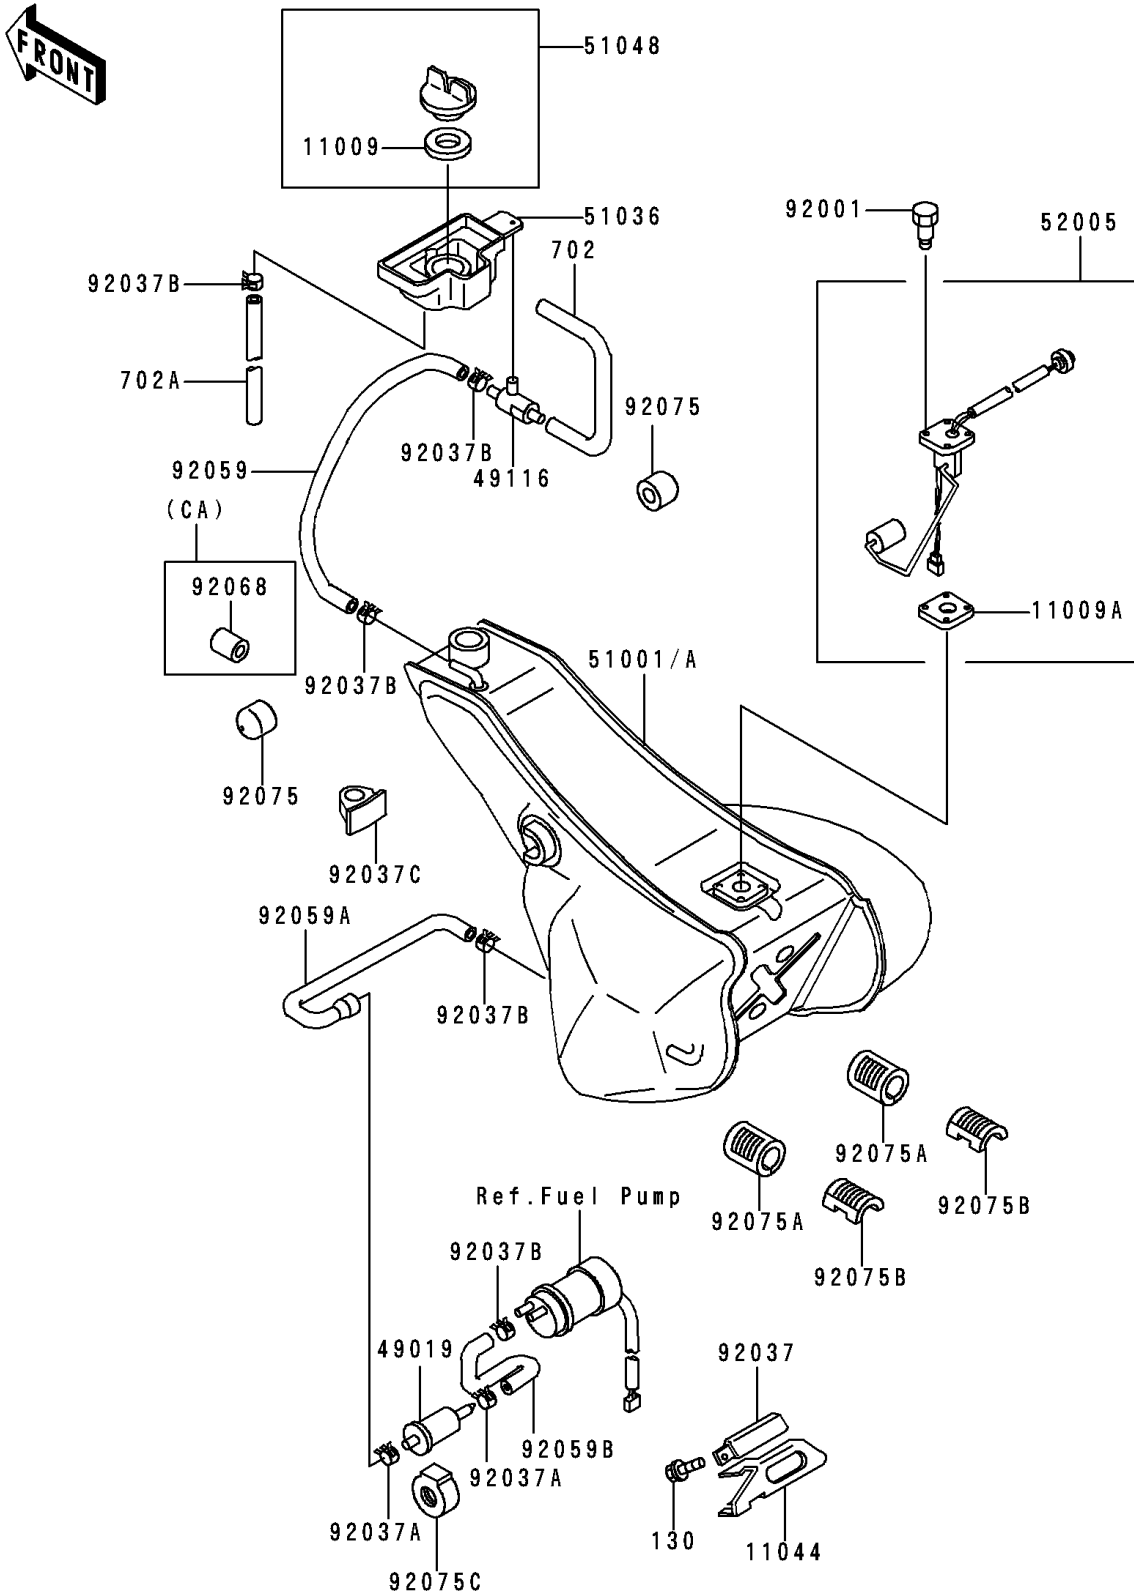

1996 Voyager XII

PARTS DIAGRAM

Fuel Tank

F2410

1996 Voyager XII

PARTS LIST

Fuel Tank

Kawasaki

Let the Good Times Roll®

ITEM NAME

PART NUMBER

QUANTITY
