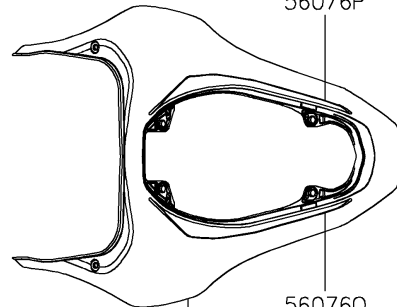

2024 Z900 SE

PARTS DIAGRAM

Decals

56076J 56076I

Ref. Cowling

F2861

Ref. Fuel Tank

56076A/B

56076D/G 56054

Ref. Fuel Tank

56076C/F 56076E/H

Ref. Shroud

56076K/L

Ref. Front Fender(s)

56076M/N

56076P

Ref. Seat Cover

56076O

56076

Ref. Front Wheel

56076

Ref. Rear Wheel/Chain

(OPTION)

57001