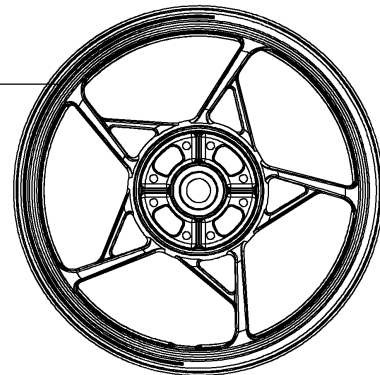

Ref. Seat Cover

56076O

56076

Ref. Front Wheel

56076

Ref. Rear Wheel/Chain

(OPTION)

57001

2024 Z900 SE

PARTS LIST

Decals

ITEM NAME

PART NUMBER

QUANTITY
