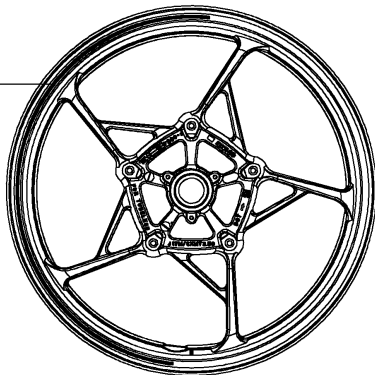

2024 Z900 SE

PARTS DIAGRAM

Decals

56076J 56076I

Ref. Cowling

F2861

Ref. Fuel Tank

56076A/B

56076D/G 56054

Ref. Fuel Tank

56076C/F 56076E/H

Ref. Shroud

56076K/L

Ref. Front Fender(s)

56076M/N

56076P

Ref. Seat Cover

56076O

56076

Ref. Front Wheel

56076

Ref. Rear Wheel/Chain

(OPTION)

57001