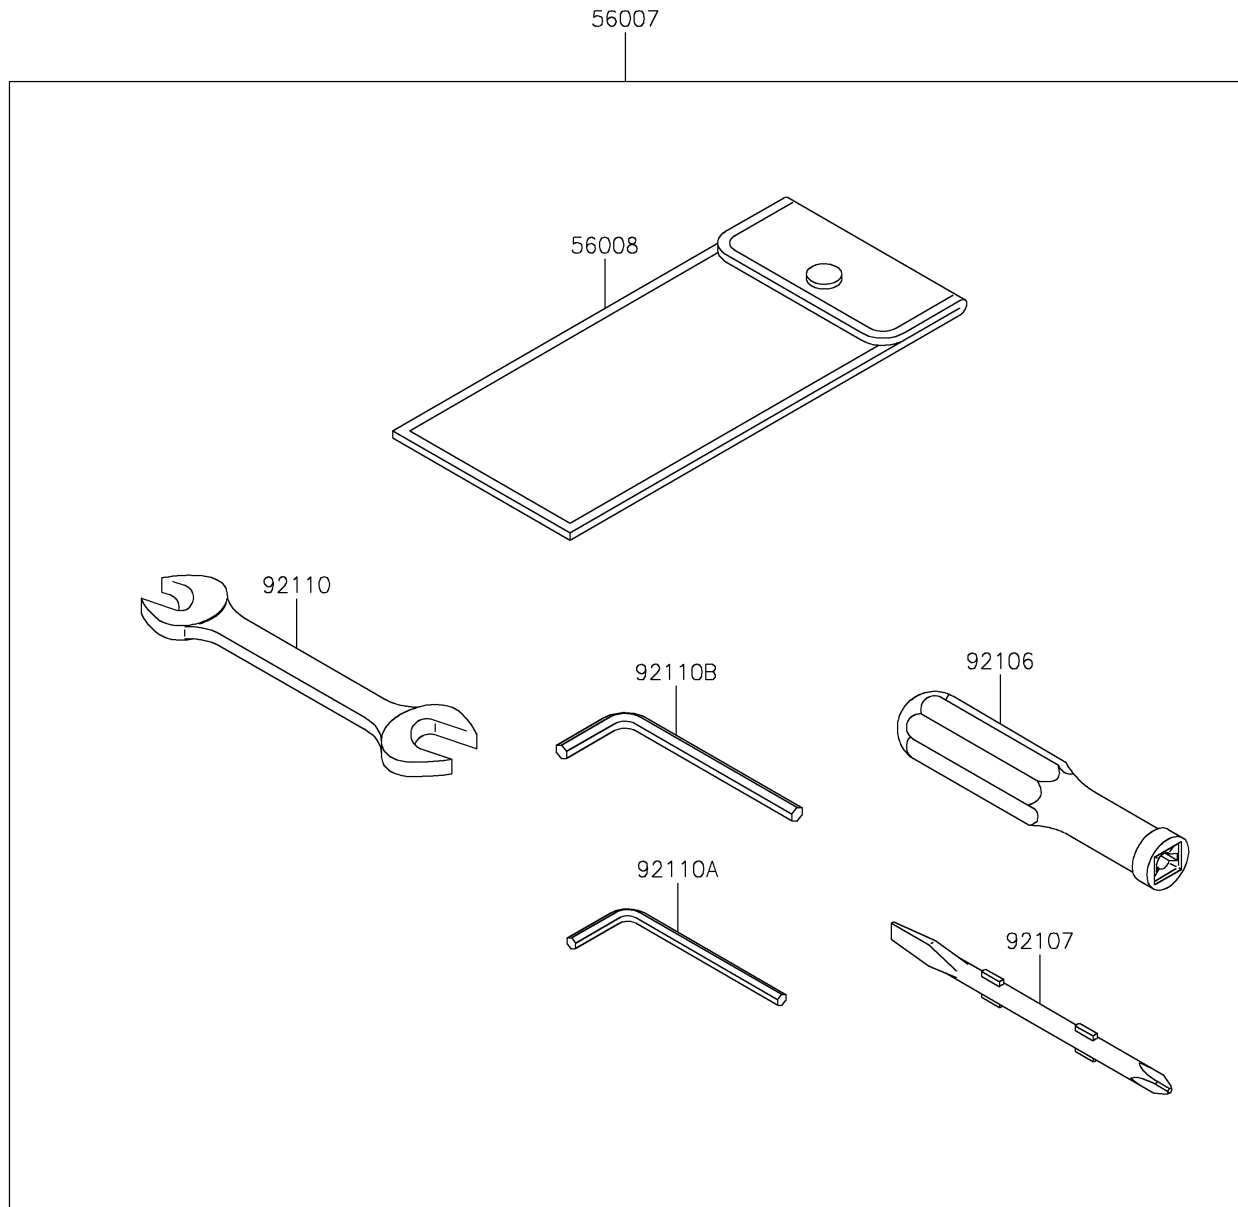

2024 Z900 SE

PARTS DIAGRAM

Owner's Tools

F2810

2024 Z900 SE

PARTS LIST

Owner's Tools

ITEM NAME

PART NUMBER

QUANTITY
