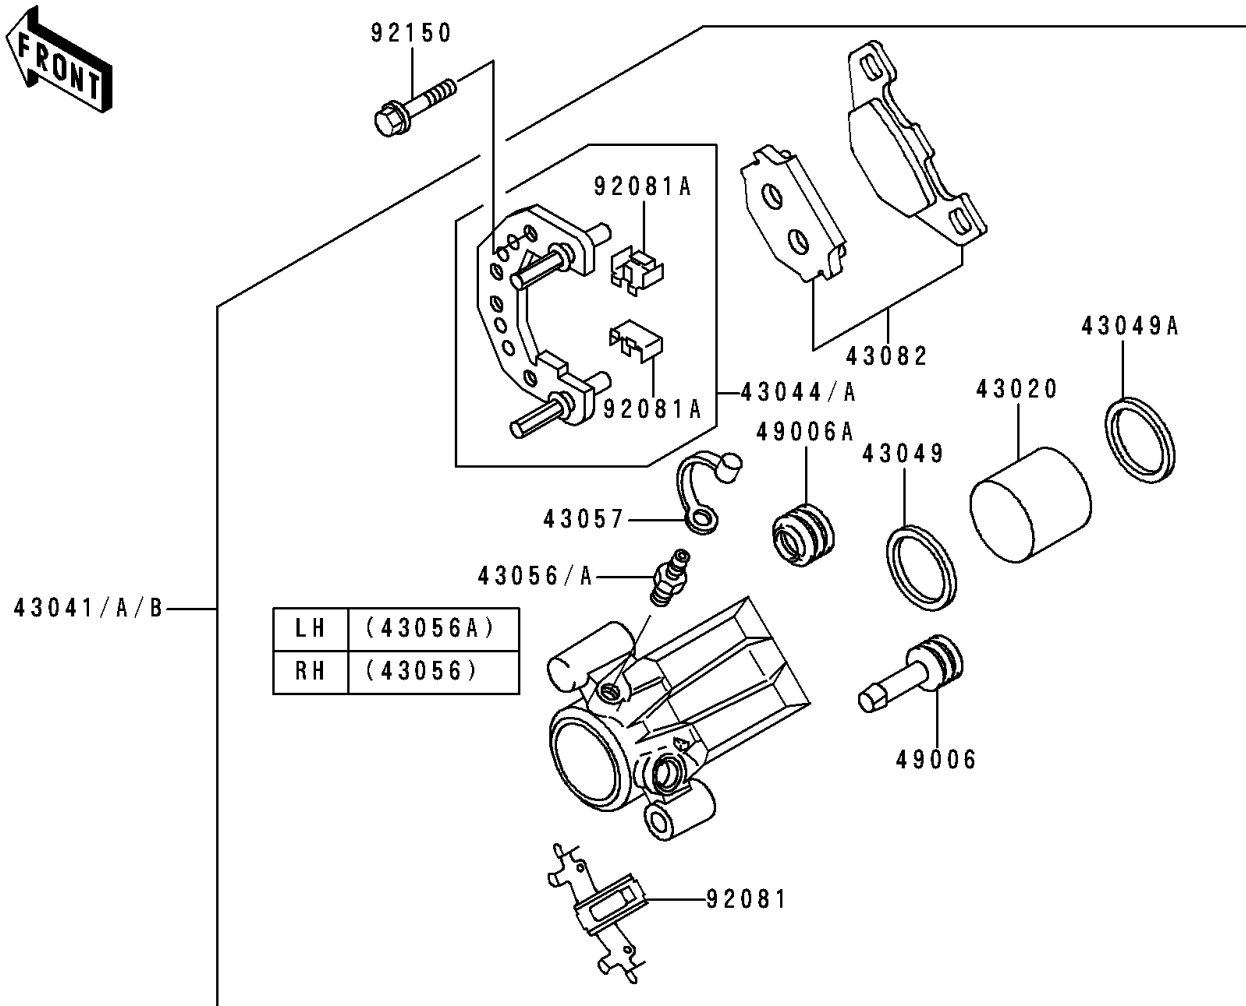

1996 Voyager XII

PARTS DIAGRAM

Front Brake

F2292

1996 Voyager XII

PARTS LIST

Front Brake

Kawasaki

Let the Good Times Roll®

ITEM NAME

PART NUMBER

QUANTITY
