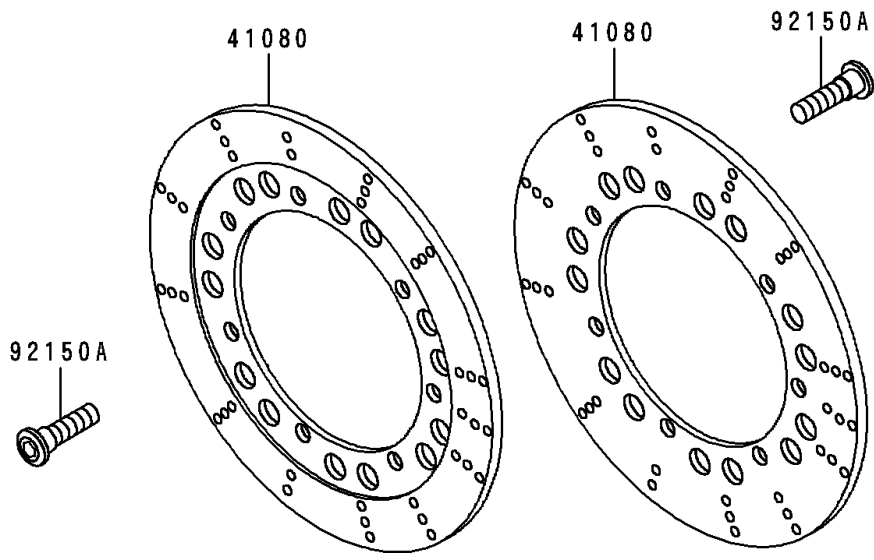

1996 Voyager XII

PARTS DIAGRAM

Front Brake

F2292

1996 Voyager XII

PARTS LIST

Front Brake

Kawasaki

Let the Good Times Roll®

ITEM NAME

PART NUMBER

QUANTITY
