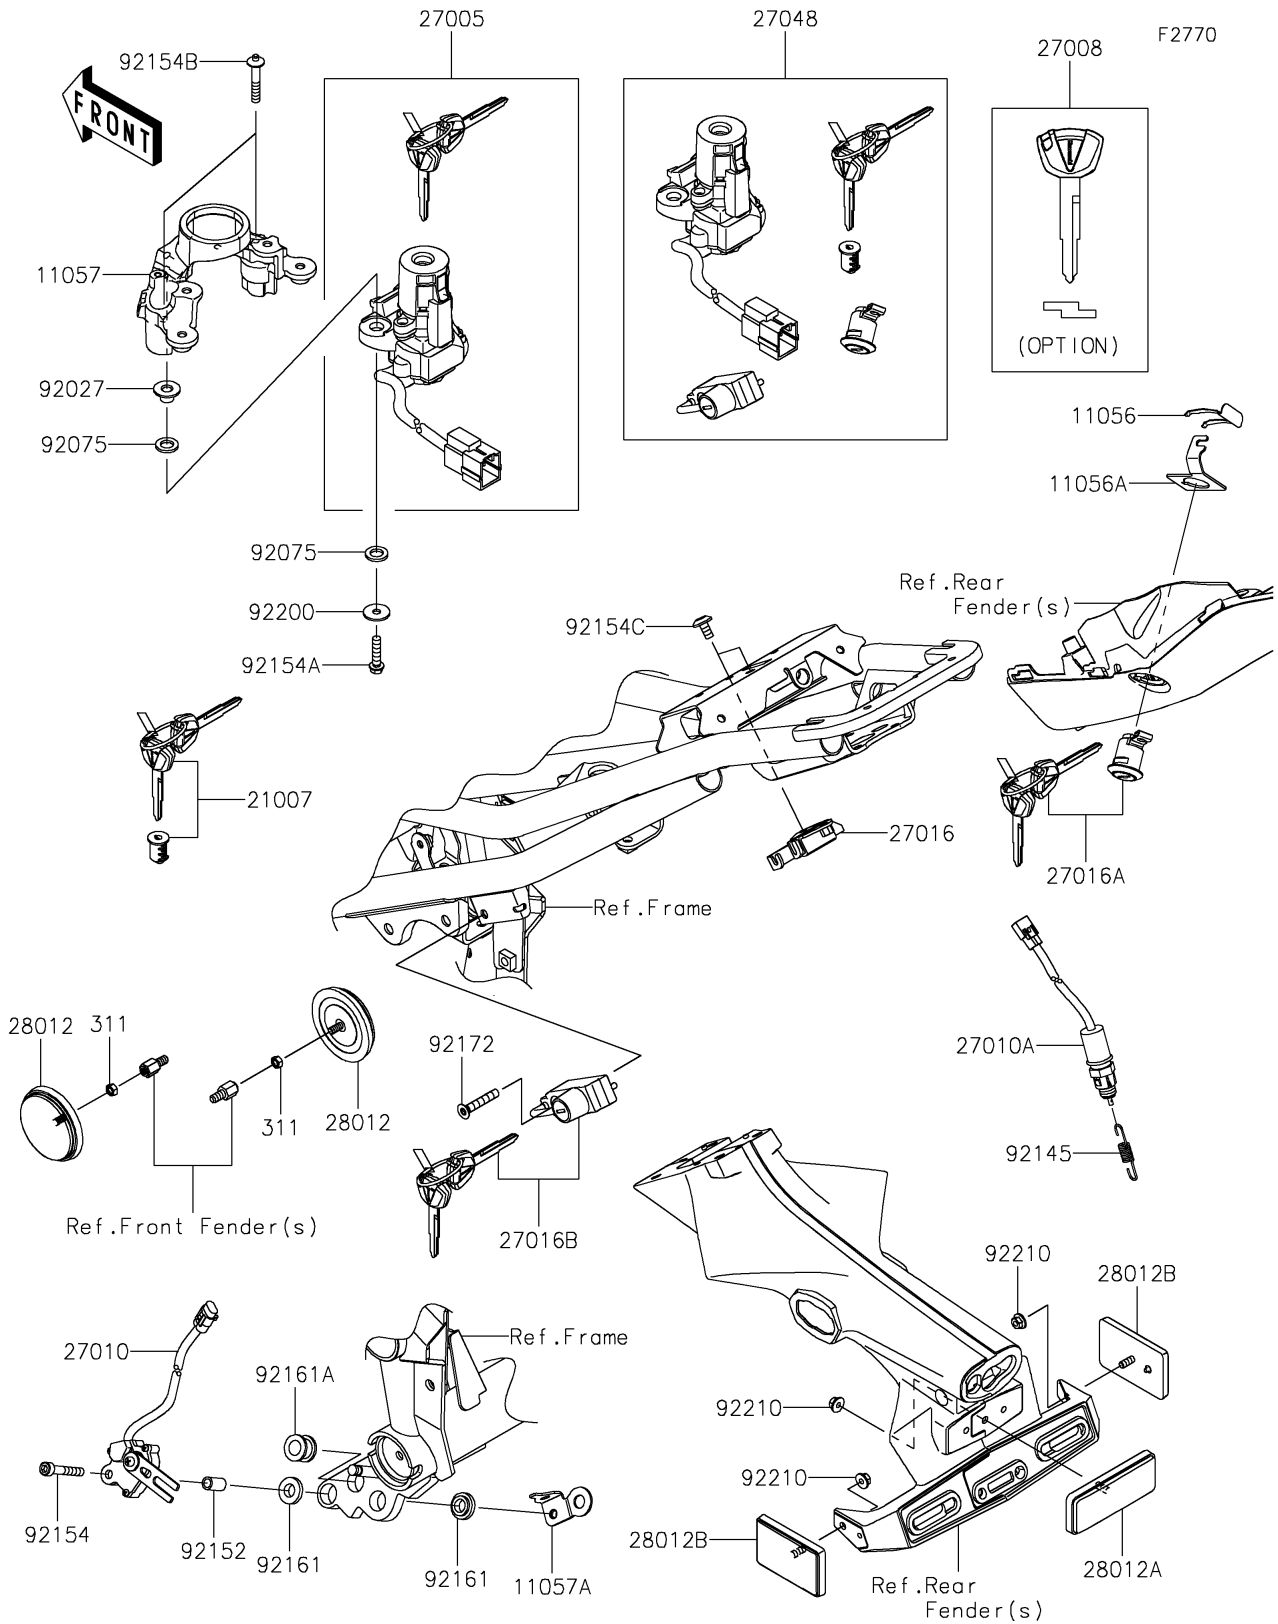

2024 Z900 SE

PARTS DIAGRAM

Ignition Switch/Locks/Reflectors

2024 Z900 SE

PARTS LIST

Ignition Switch/Locks/Reflectors

ITEM NAME

PART NUMBER

QUANTITY
