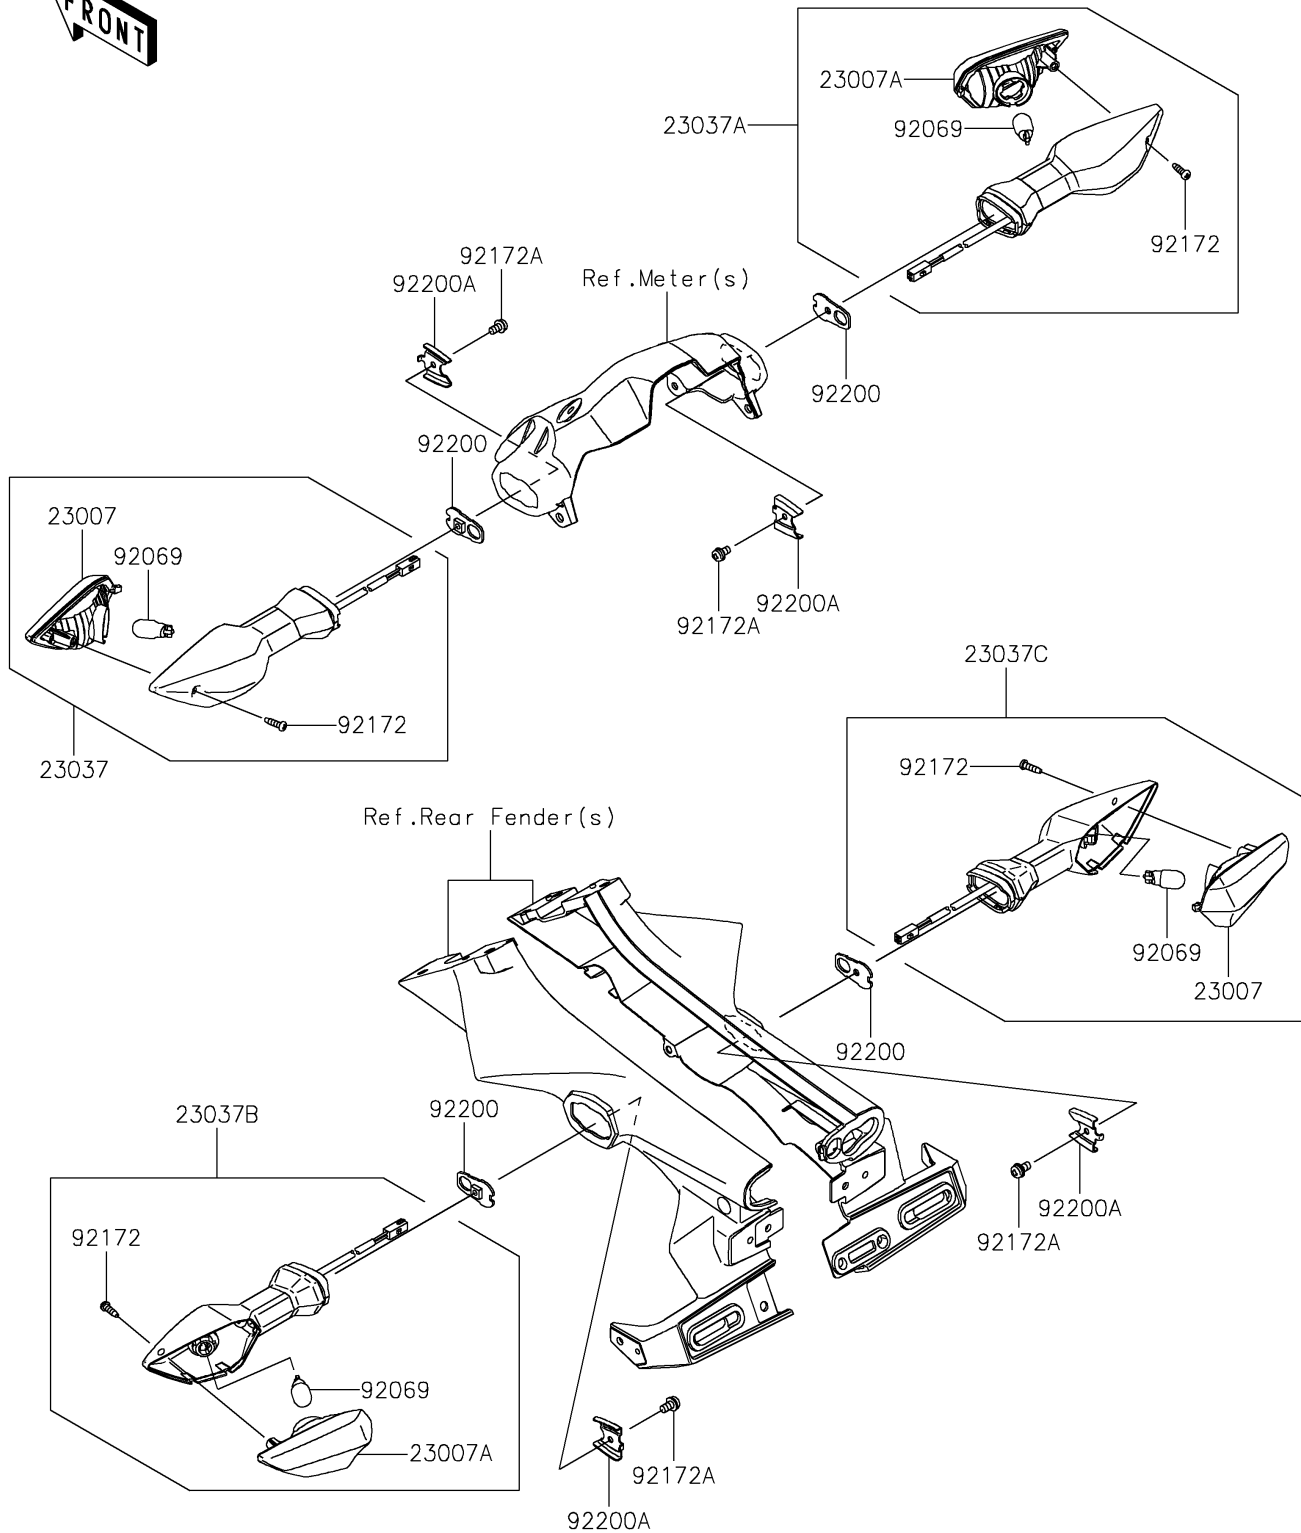

2024 Z900 SE

PARTS DIAGRAM

Turn Signals

F2730

2024 Z900 SE

PARTS LIST

Turn Signals

Kawasaki

Let the Good Times Roll®

ITEM NAME

PART NUMBER

QUANTITY
