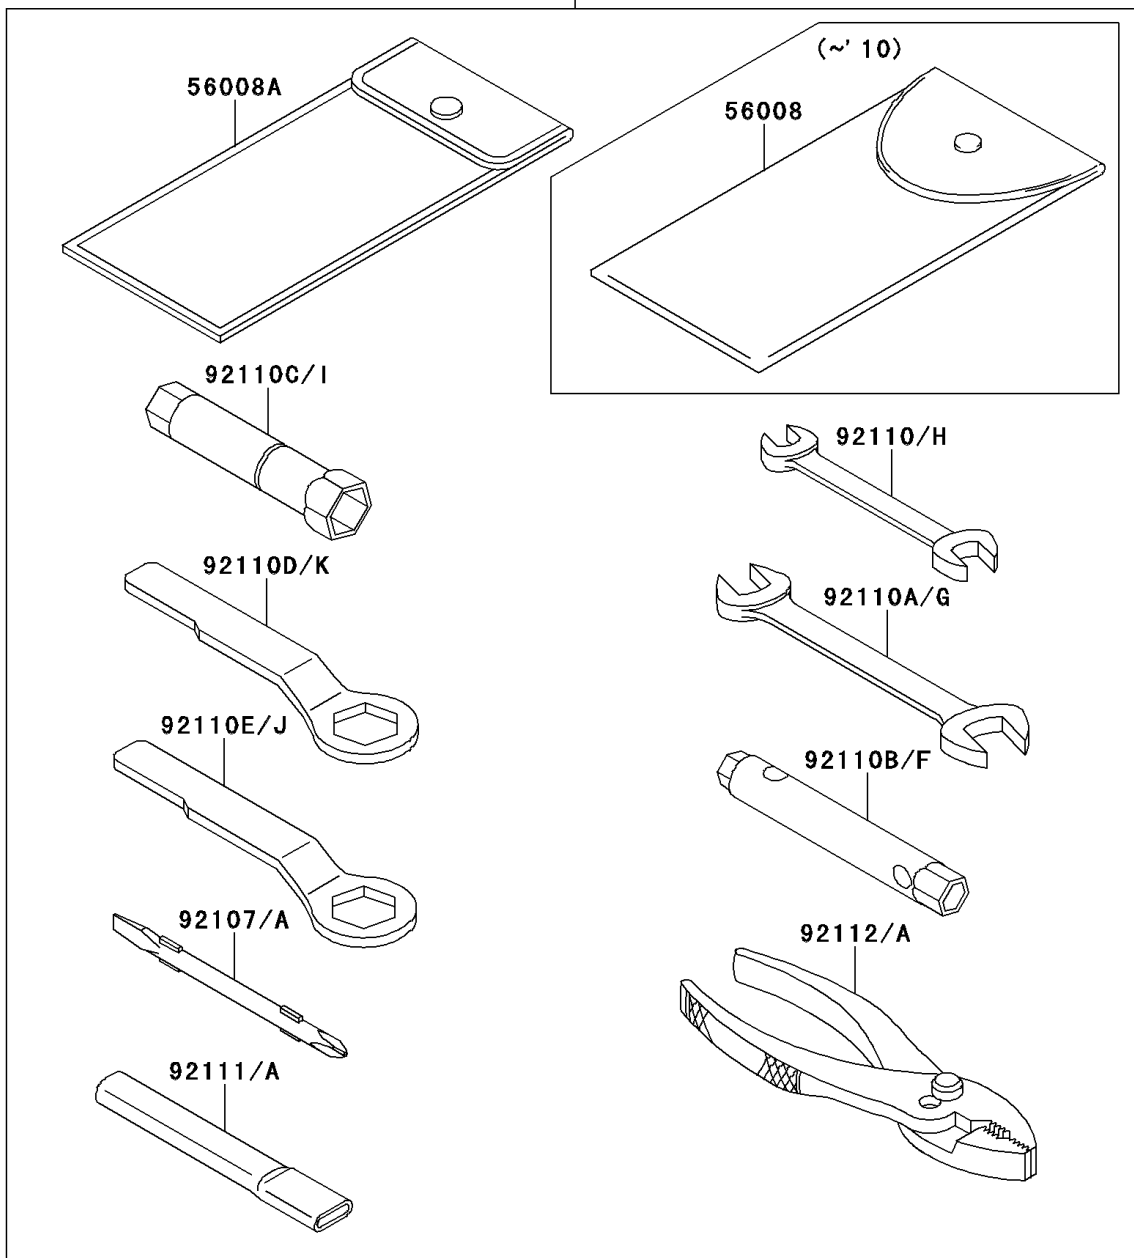

2011 KLX250S (Canada Only)

PARTS DIAGRAM

Owner's Tools

56007/A

F2810

2011 KLX250S (Canada Only)

PARTS LIST

Owner's Tools

ITEM NAME

PART NUMBER

QUANTITY
