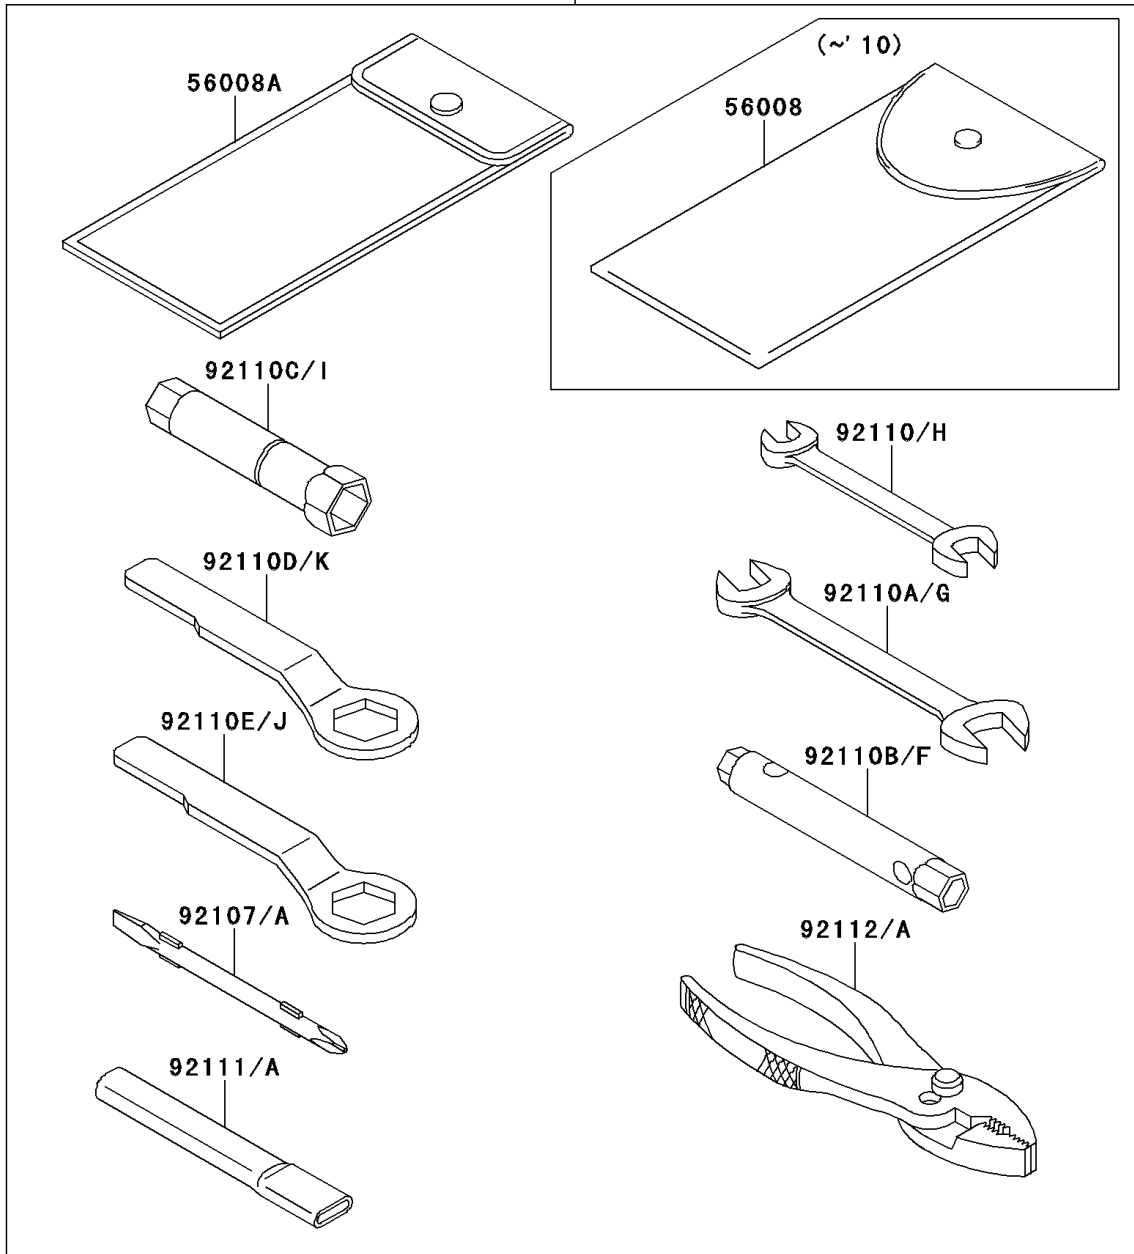

2012 KLX[®]250S

PARTS DIAGRAM

Owner's Tools

56007/A

F2810

2012 KLX[®] 250S

PARTS LIST

Owner's Tools

Kawasaki

Let the Good Times Roll[®]

ITEM NAME

PART NUMBER

QUANTITY
