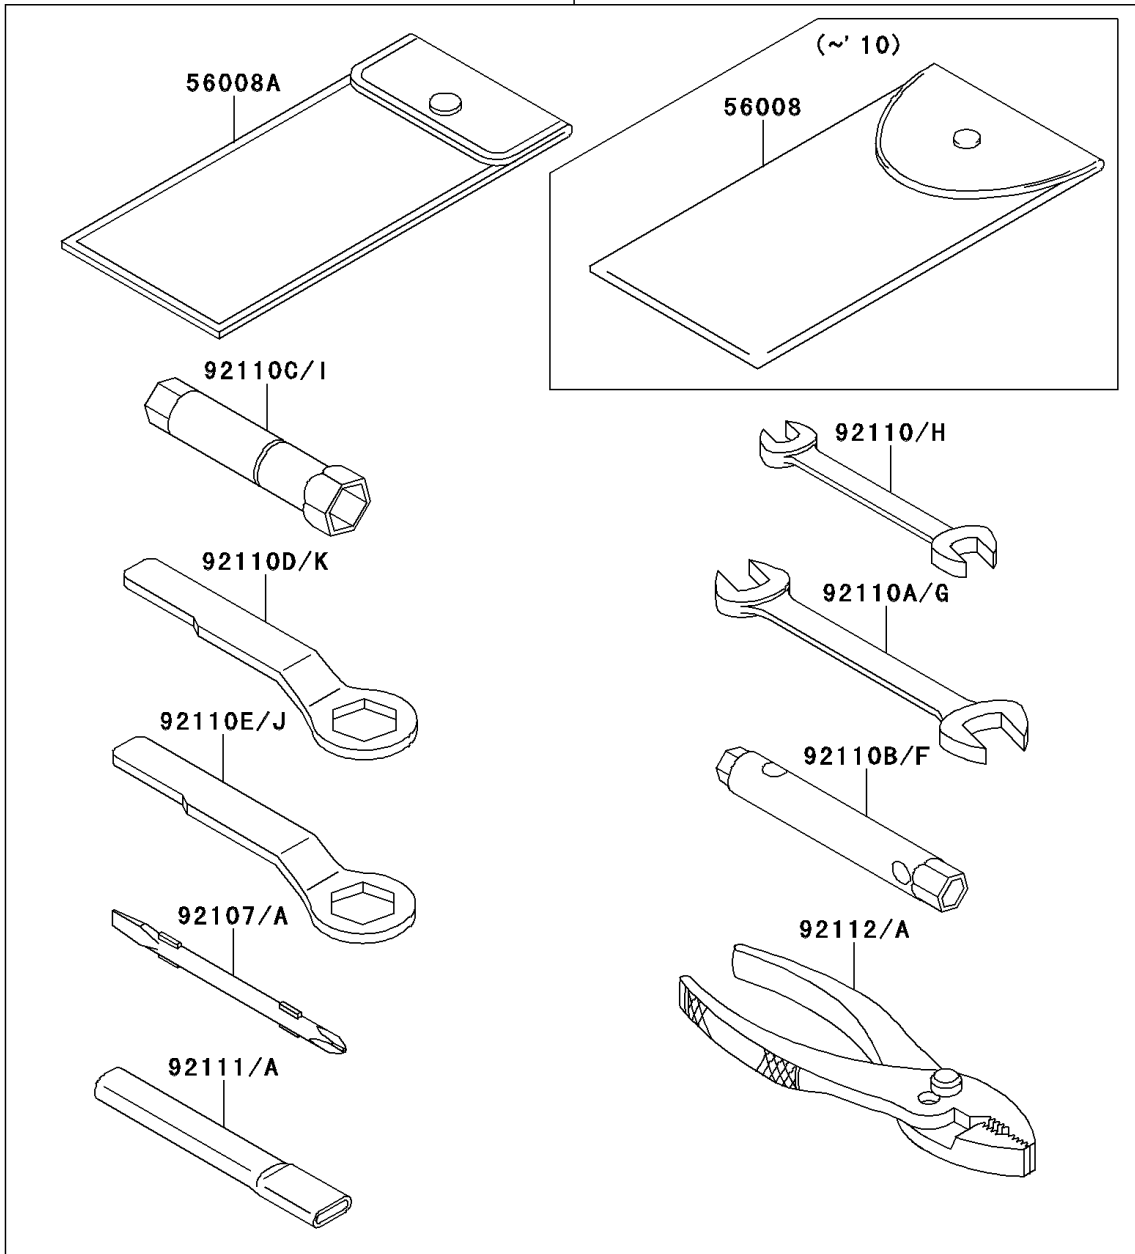

2010 KLX[®] 250S

PARTS DIAGRAM

Owner's Tools

56007/A

F2810

2010 KLX[®] 250S

PARTS LIST

Owner's Tools

ITEM NAME

PART NUMBER

QUANTITY
